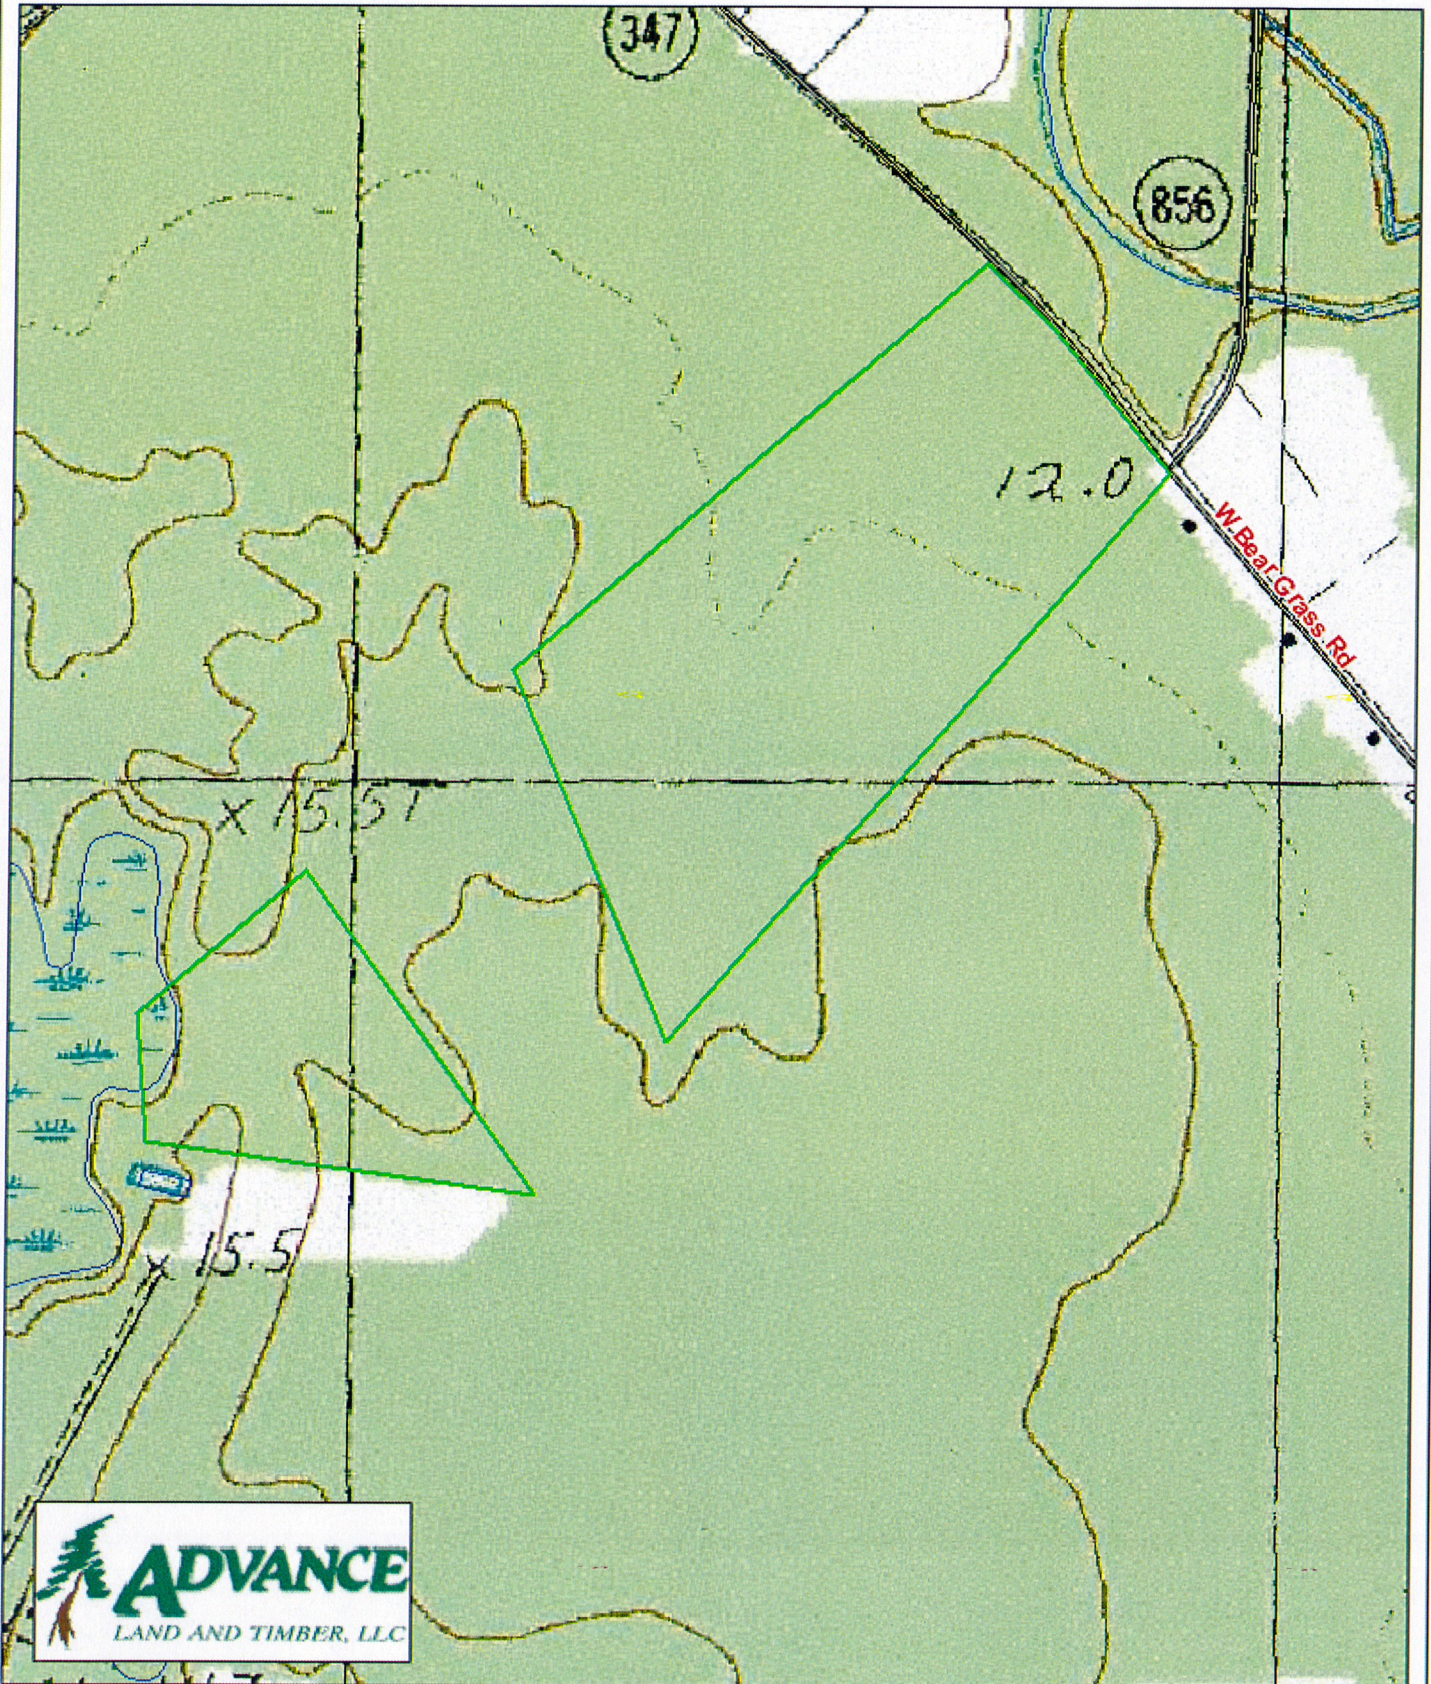

# Carolina Station - Parcel C Horry County, SC

1 inch = 660 feet  
86.81 +/- acres

The information provided on this map is believed to be accurate and is based on the best information available at this time, however, this information is in no way guaranteed.