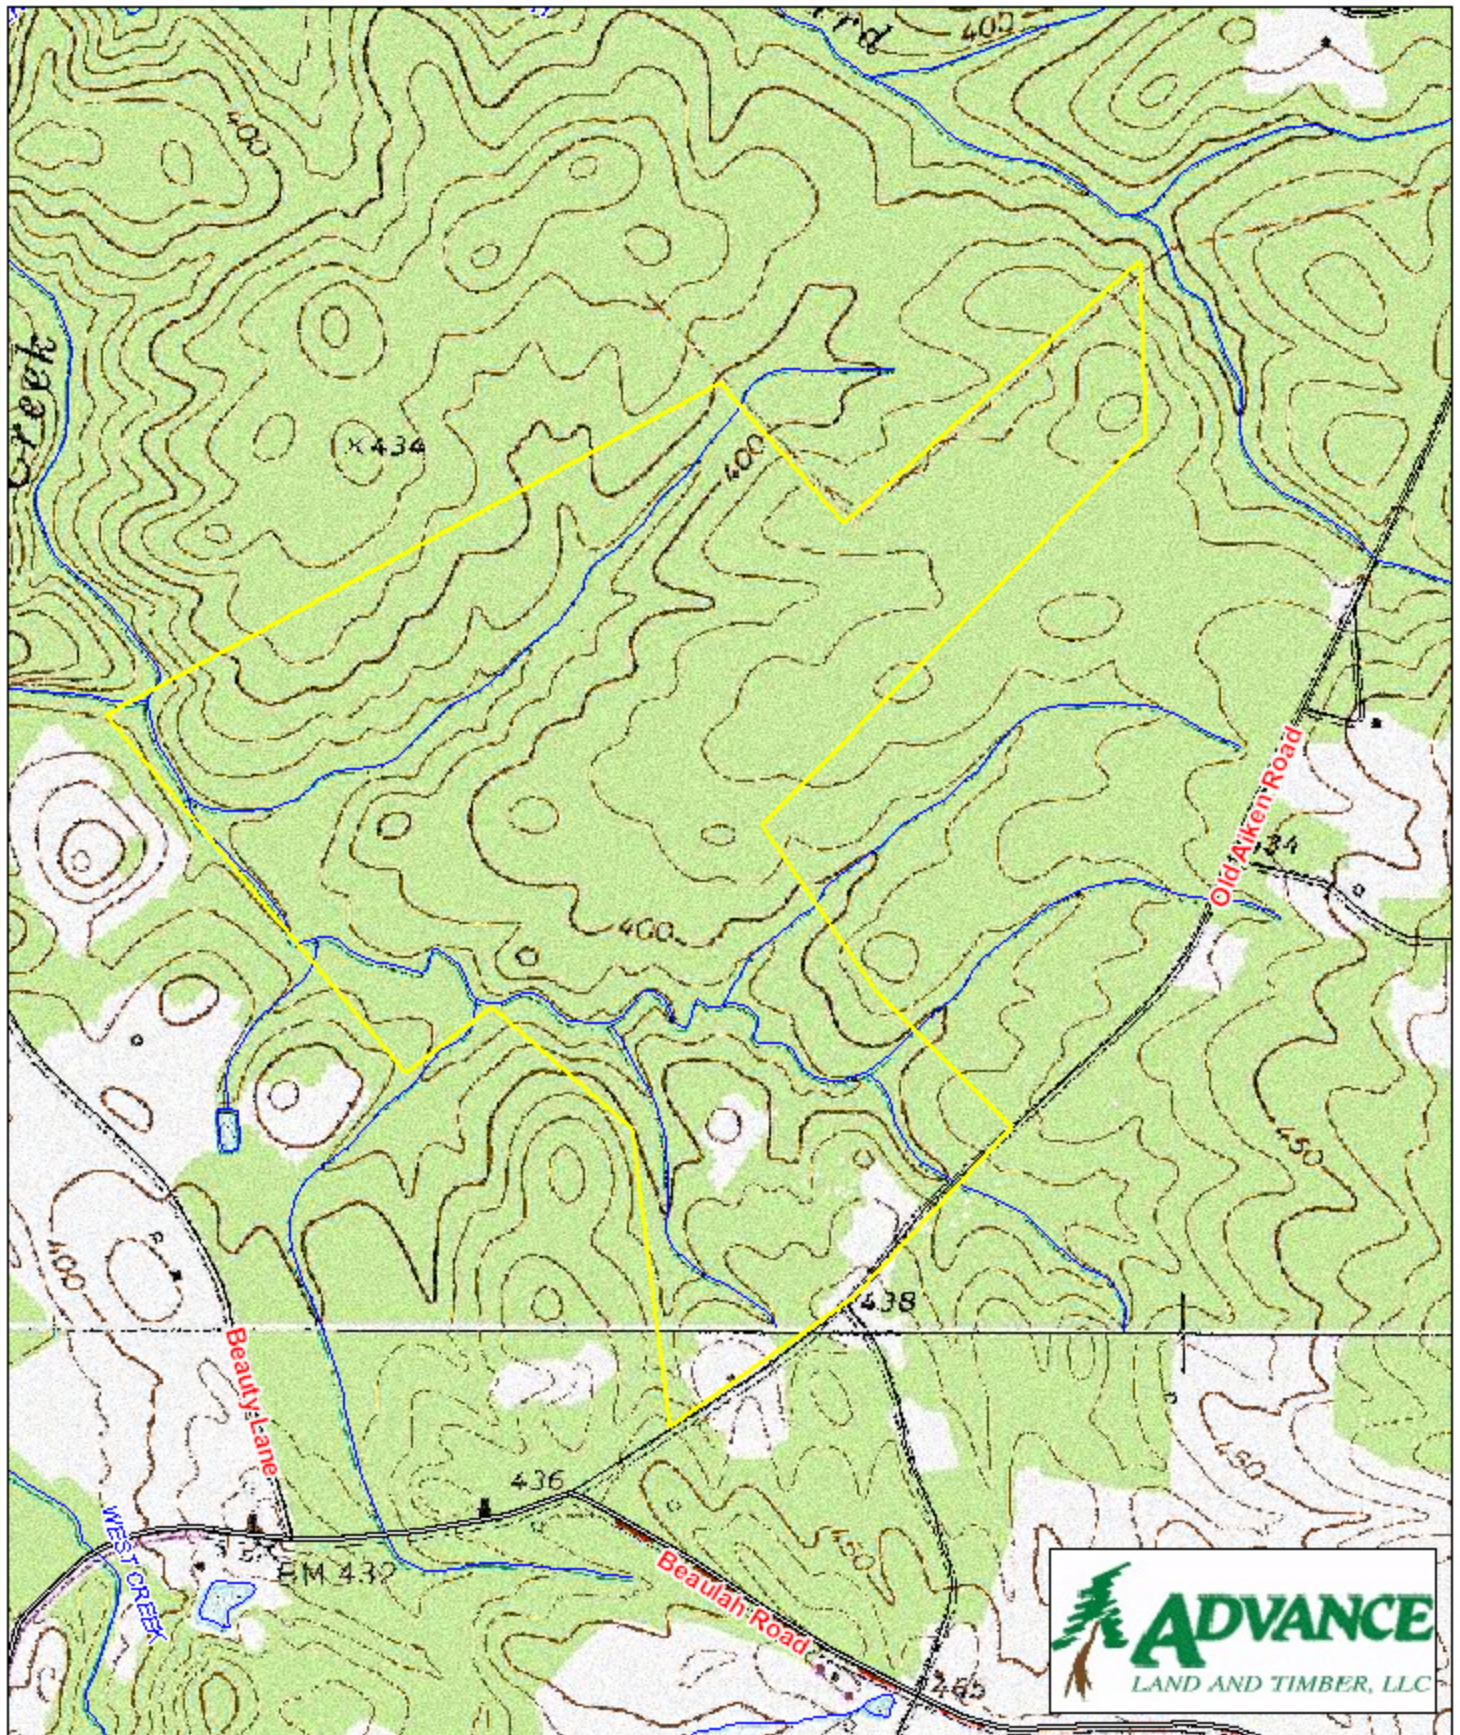

Millpark Plantation Saluda County, SC

1 inch = 990 feet
294 +/- acres

The information provided on this map is believed to be accurate and is based on the best information available at this time, however, this information is in no way guaranteed.