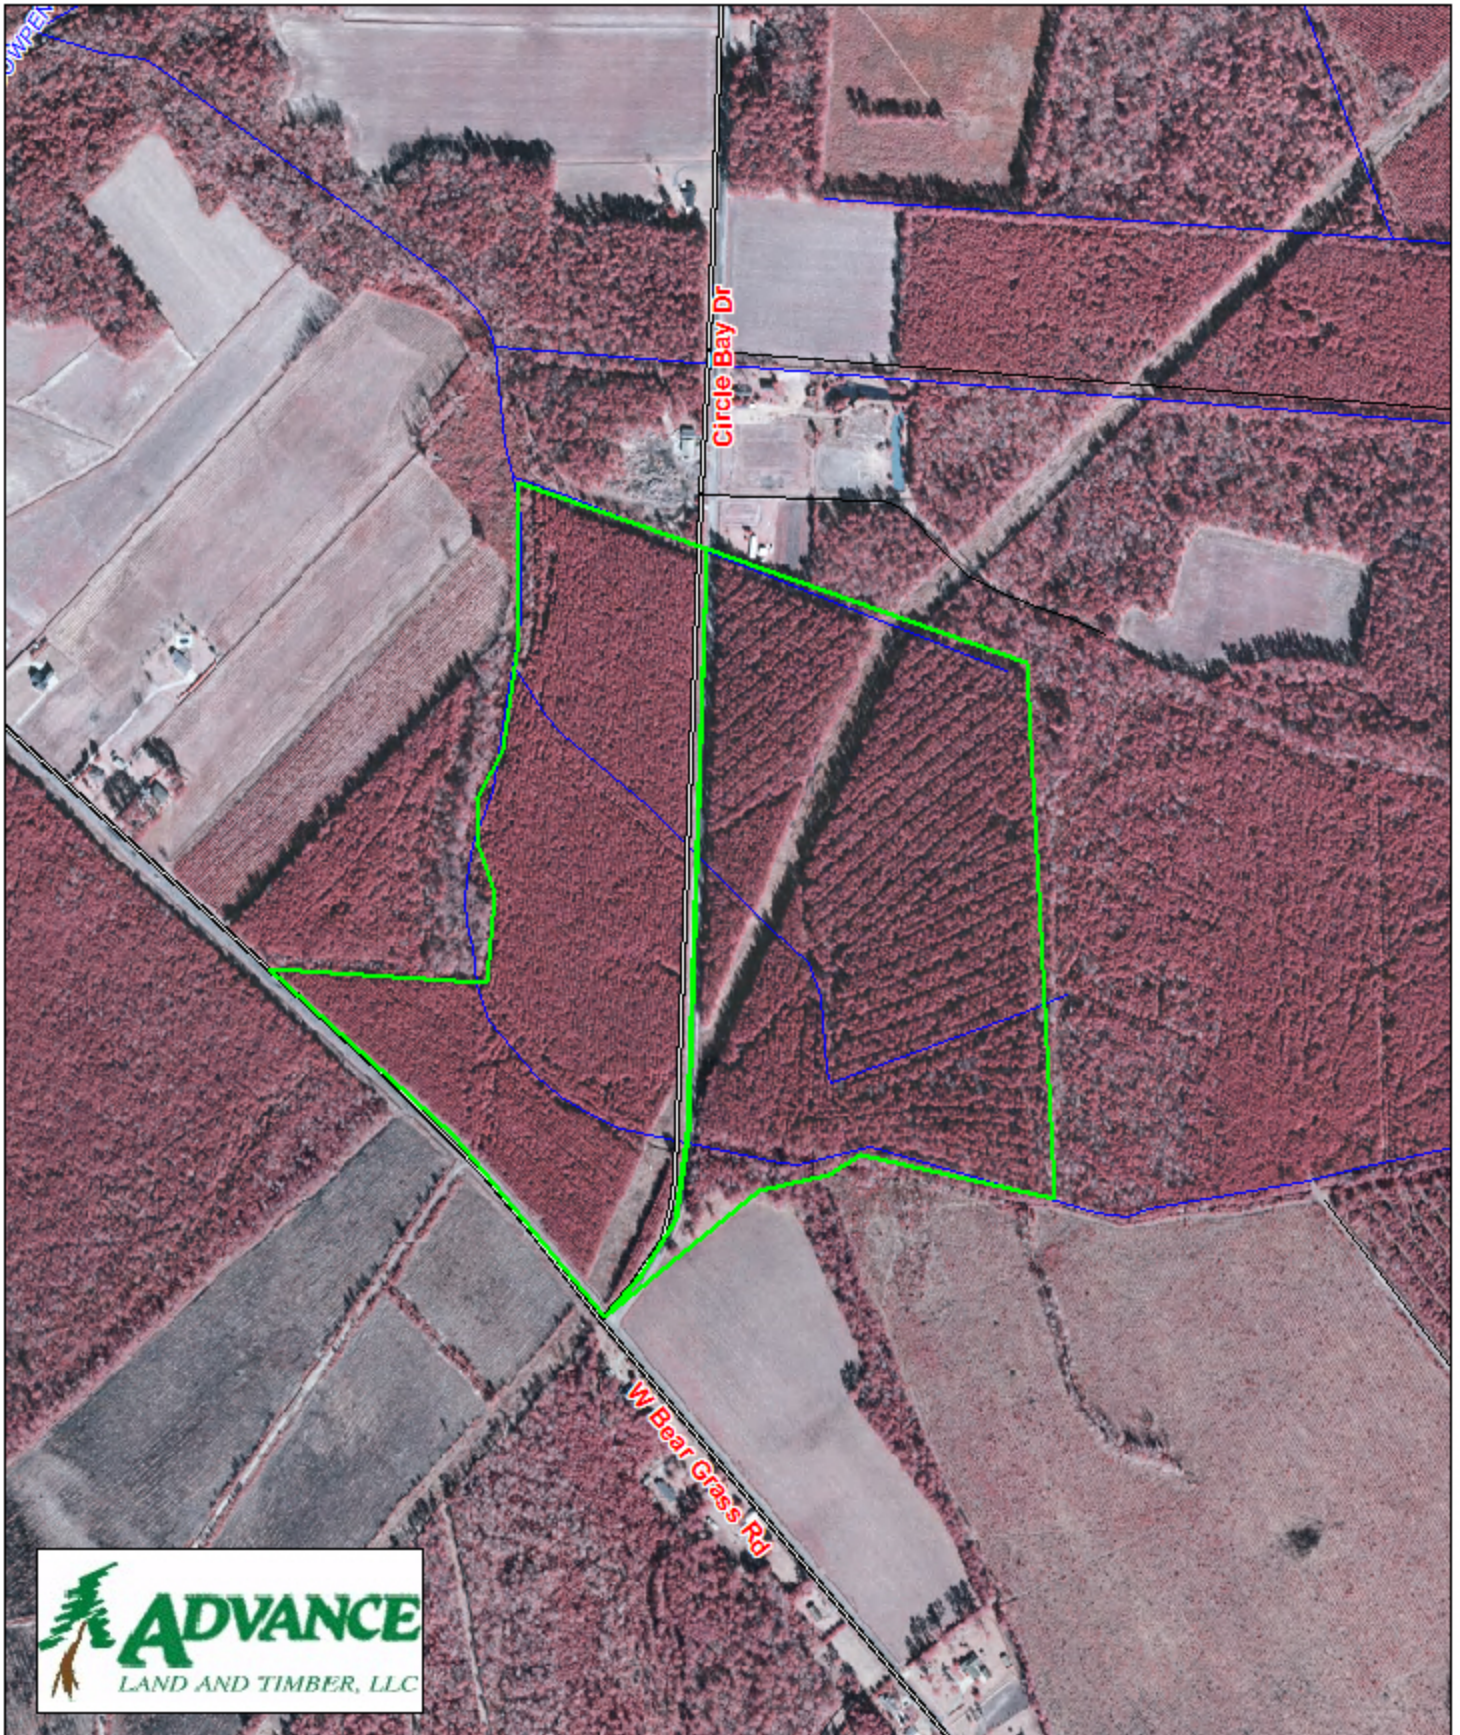

# Carolina Station - Parcel H & I Horry County, SC

1 inch = 660 feet  
98.2 +/- acres

The information provided on this map is believed to be accurate and is based on the best information available at this time, however, this information is in no way guaranteed.