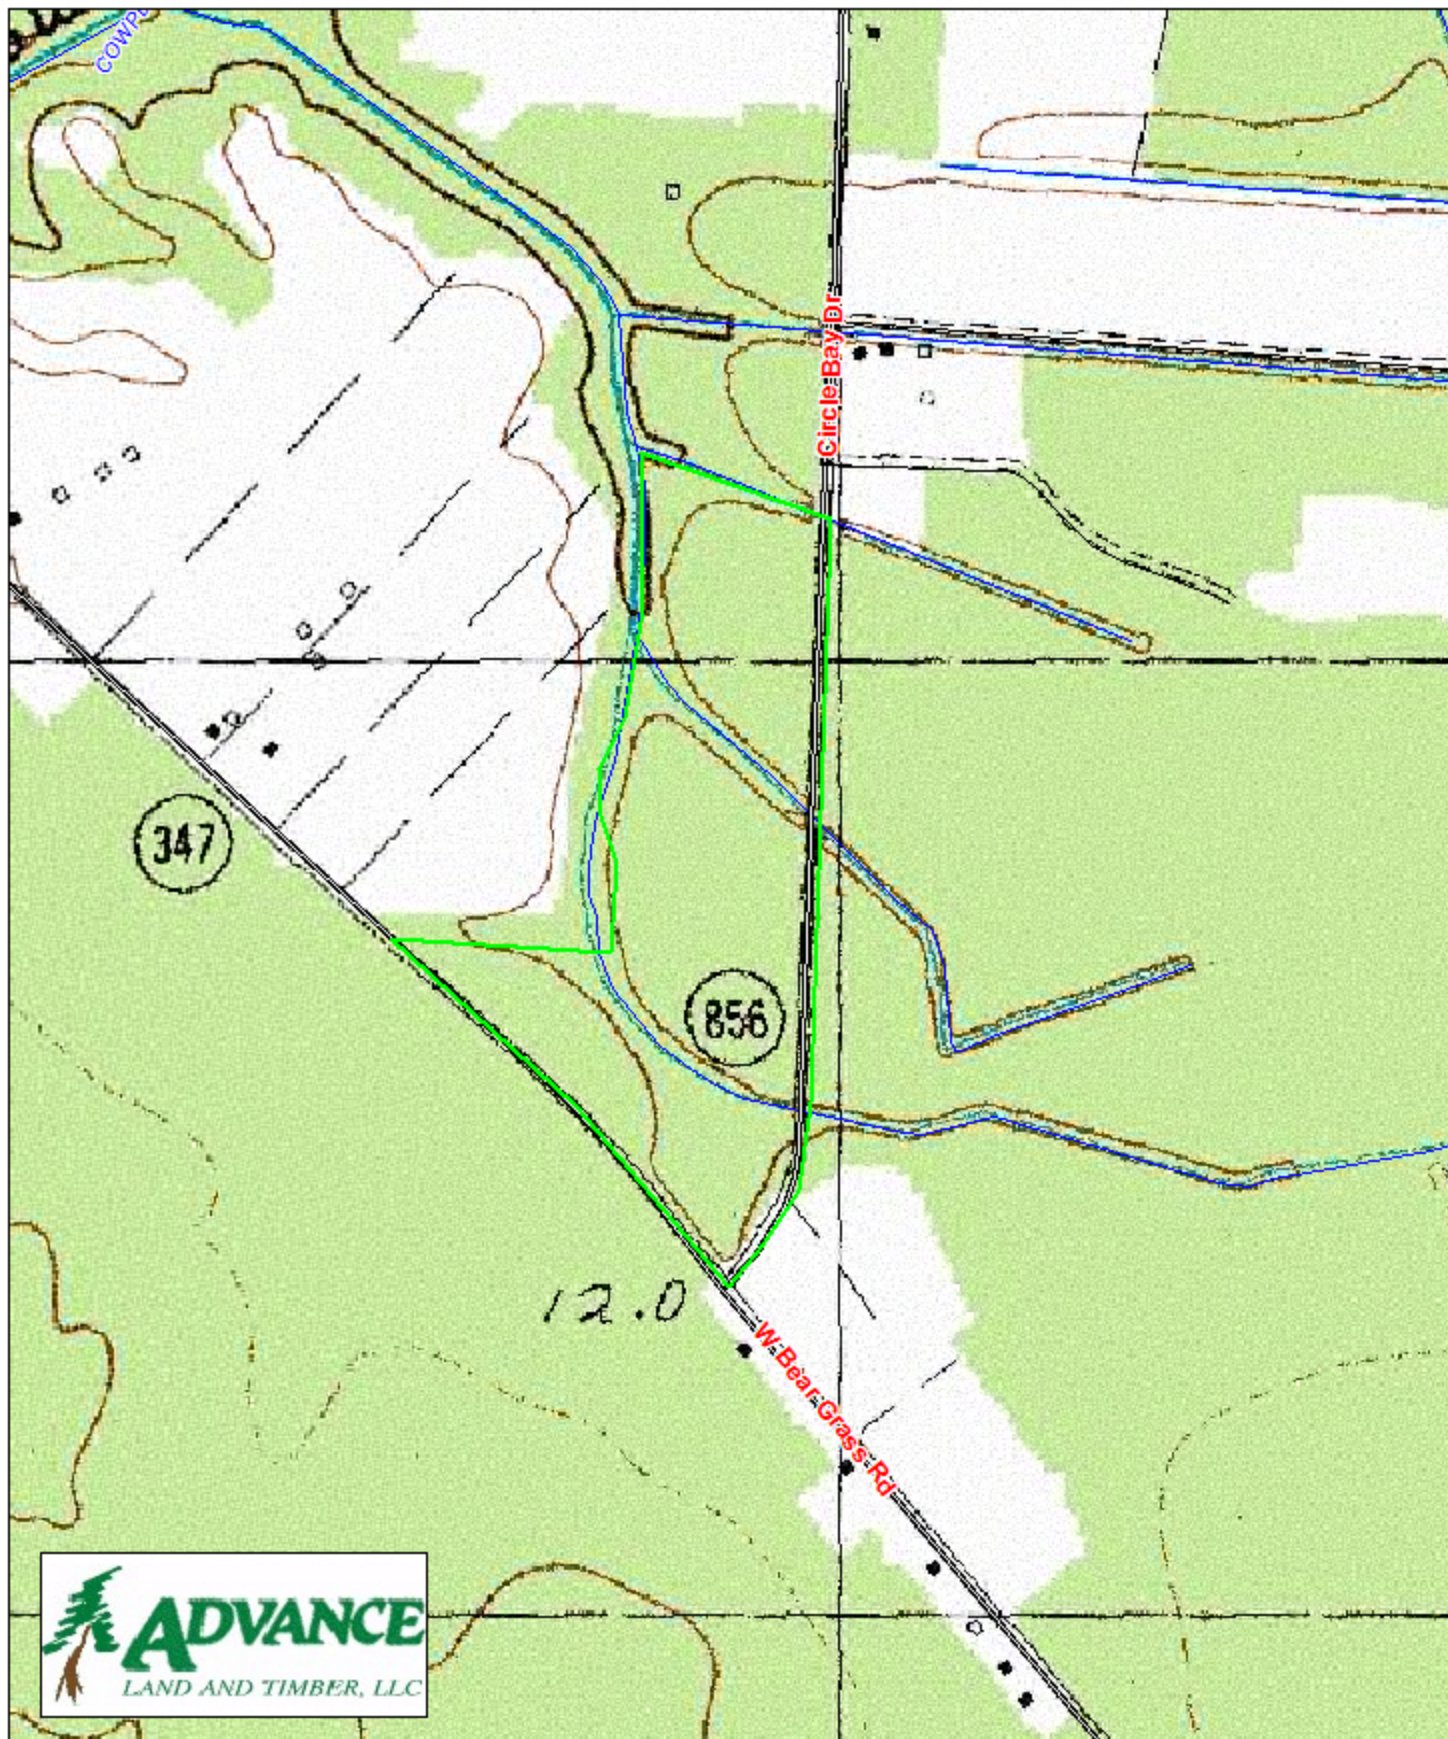

Carolina Station - Parcel H Horry County, SC

1 inch = 660 feet
47.55 +/- acres

The information provided on this map is believed to be accurate and is based on the best information available at this time, however, this information is in no way guaranteed.