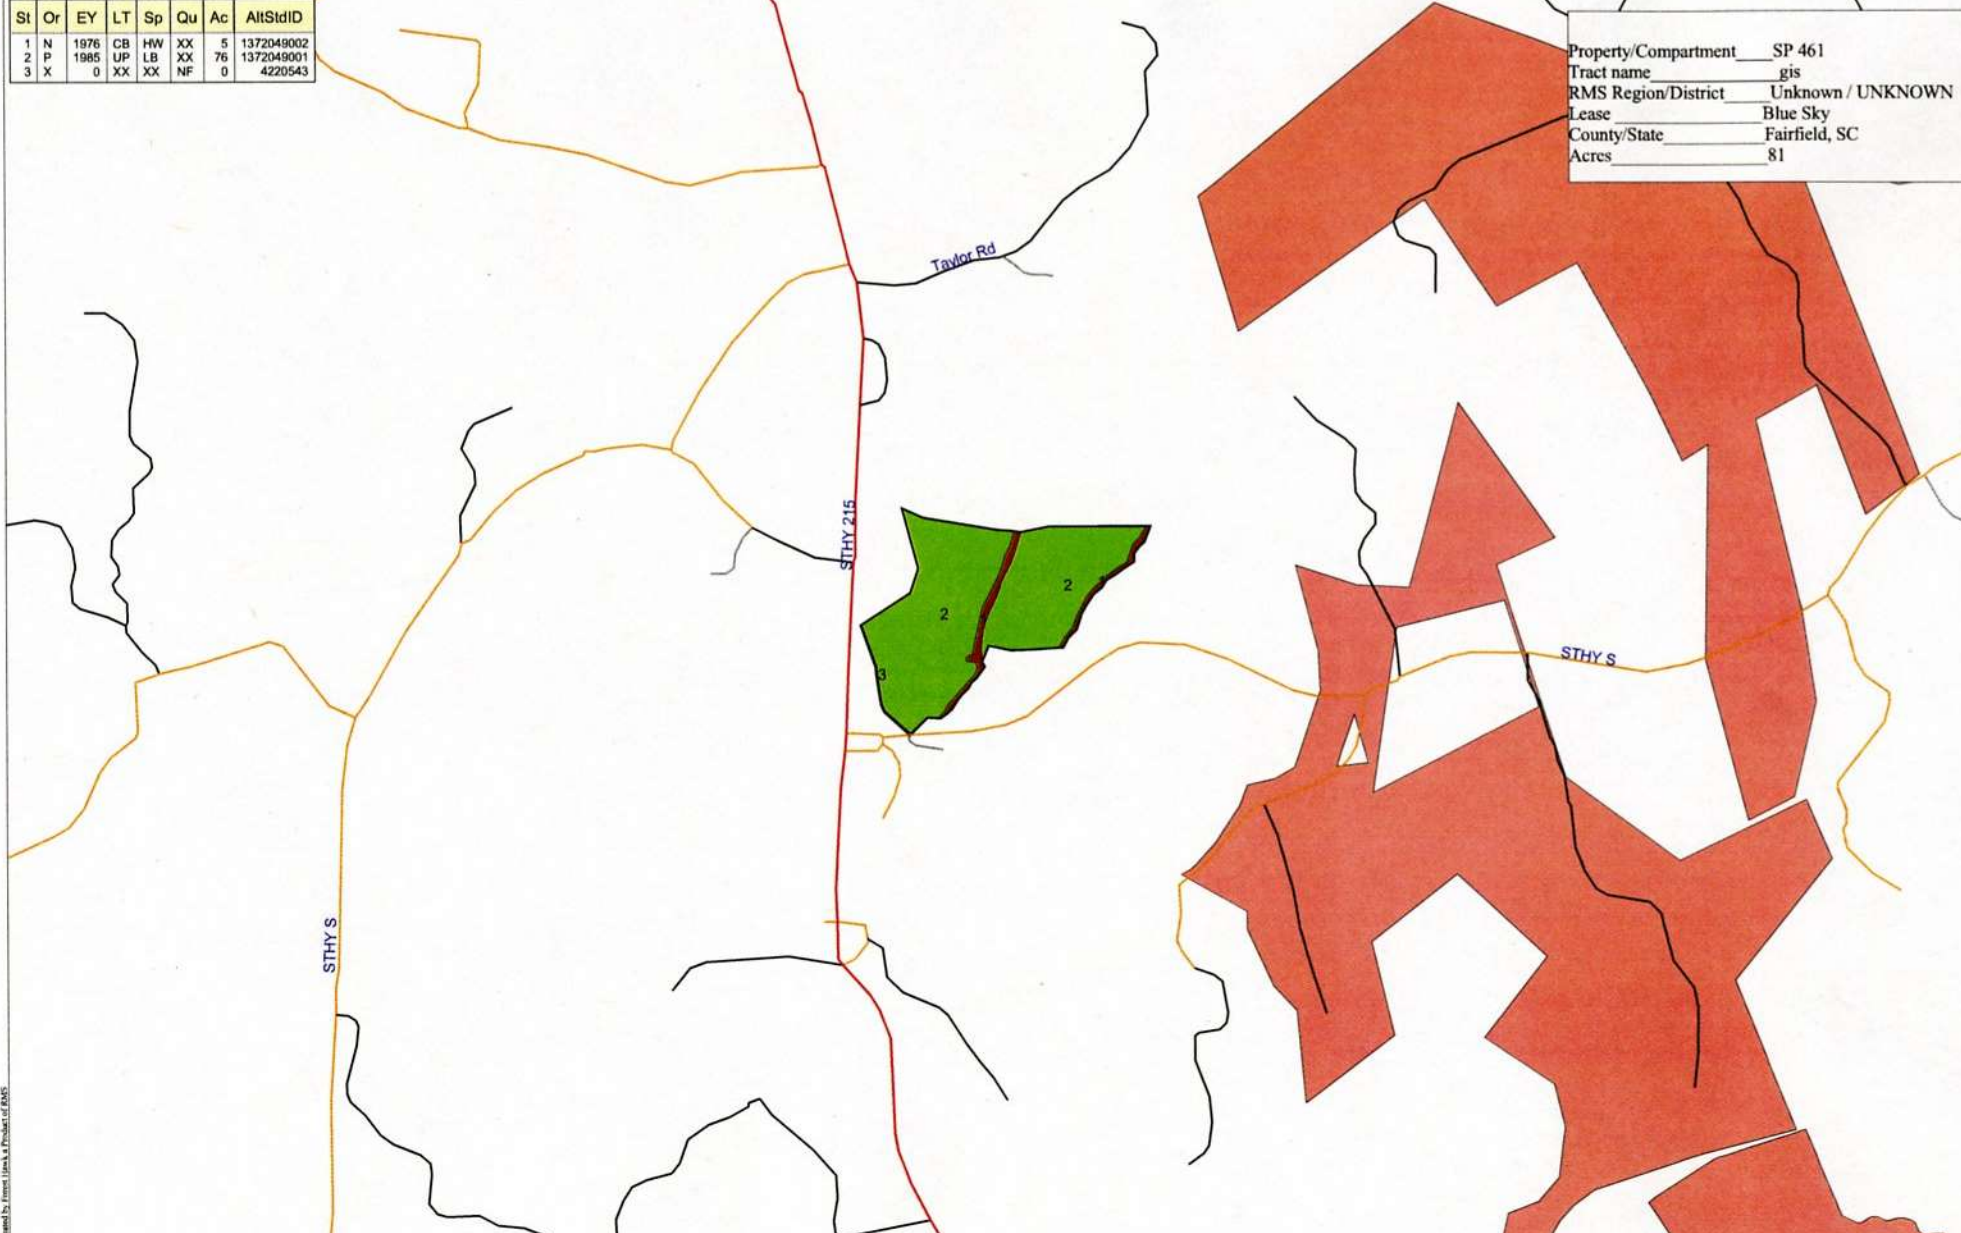

Sl	Or	EY	LT	Sp	Qu	Ac	AltStdID
1	N	1976	CB	HW	XX	5	1372049002
2	P	1985	UP	LB	XX	76	1372049001
3	X	0	XX	XX	NF	0	4220543

Property/Compartment SP 461
 Tract name gis
 RMS Region/District Unknown / UNKNOWN
 Lease Blue Sky
 County/State Fairfield, SC
 Acres 81

Created by Internet User's Product of RMS

1:15840

ADVANCE
 LAND AND TIMBER, LLC

This map is not warranted for completeness or accuracy