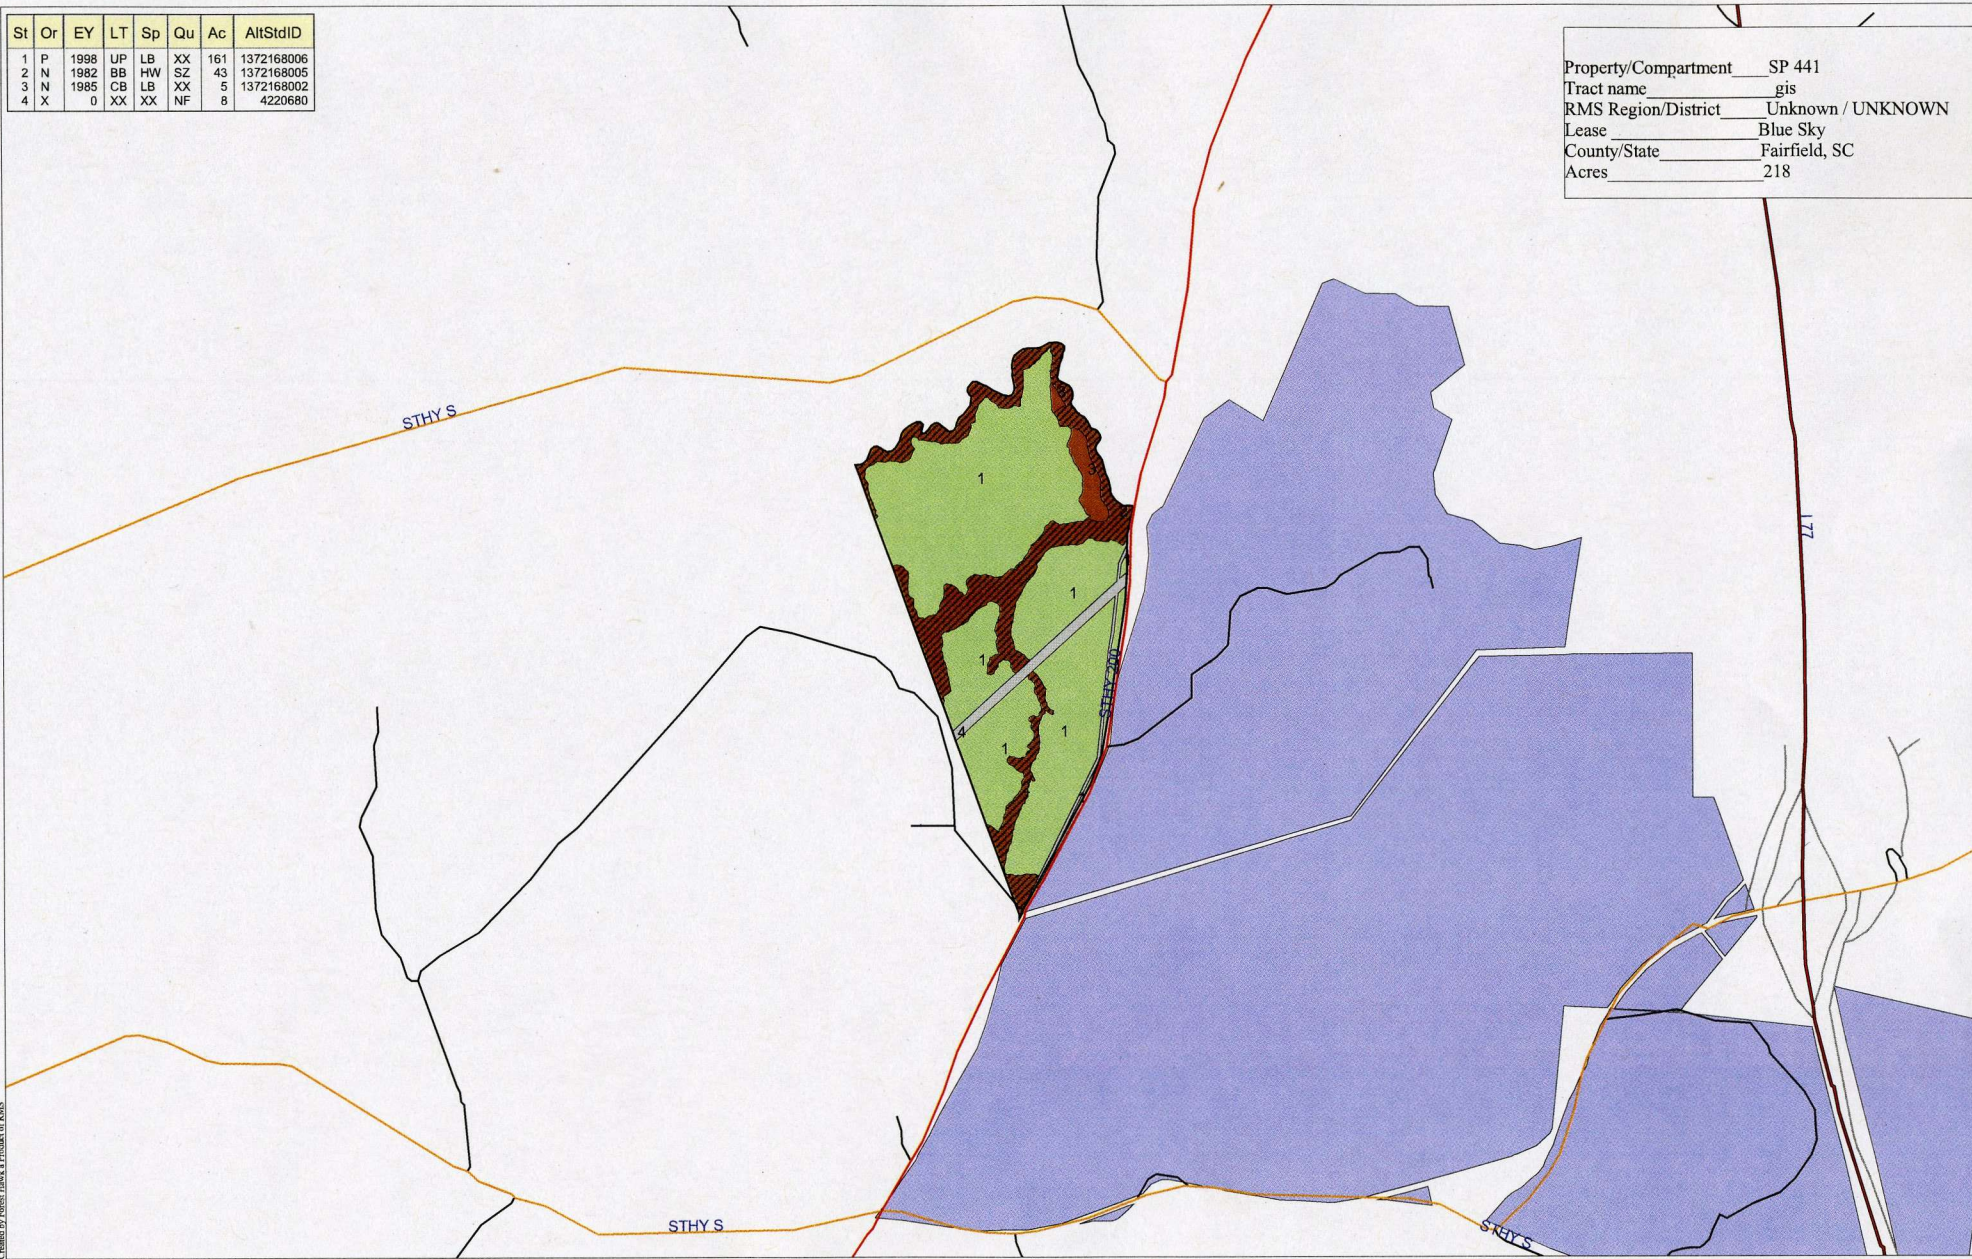

St	Or	EY	LT	Sp	Qu	Ac	AltStdID
1	P	1998	UP	LB	XX	161	1372168006
2	N	1982	BB	HW	SZ	43	1372168005
3	N	1985	CB	LB	XX	5	1372168002
4	X	0	XX	XX	NF	8	4220680

Property/Compartment SP 441
 Tract name gis
 RMS Region/District Unknown / UNKNOWN
 Lease Blue Sky
 County/State Fairfield, SC
 Acres 218

Created by Forest Hawk a Product of FHM

1:15840

This map is warranted complete or accurate