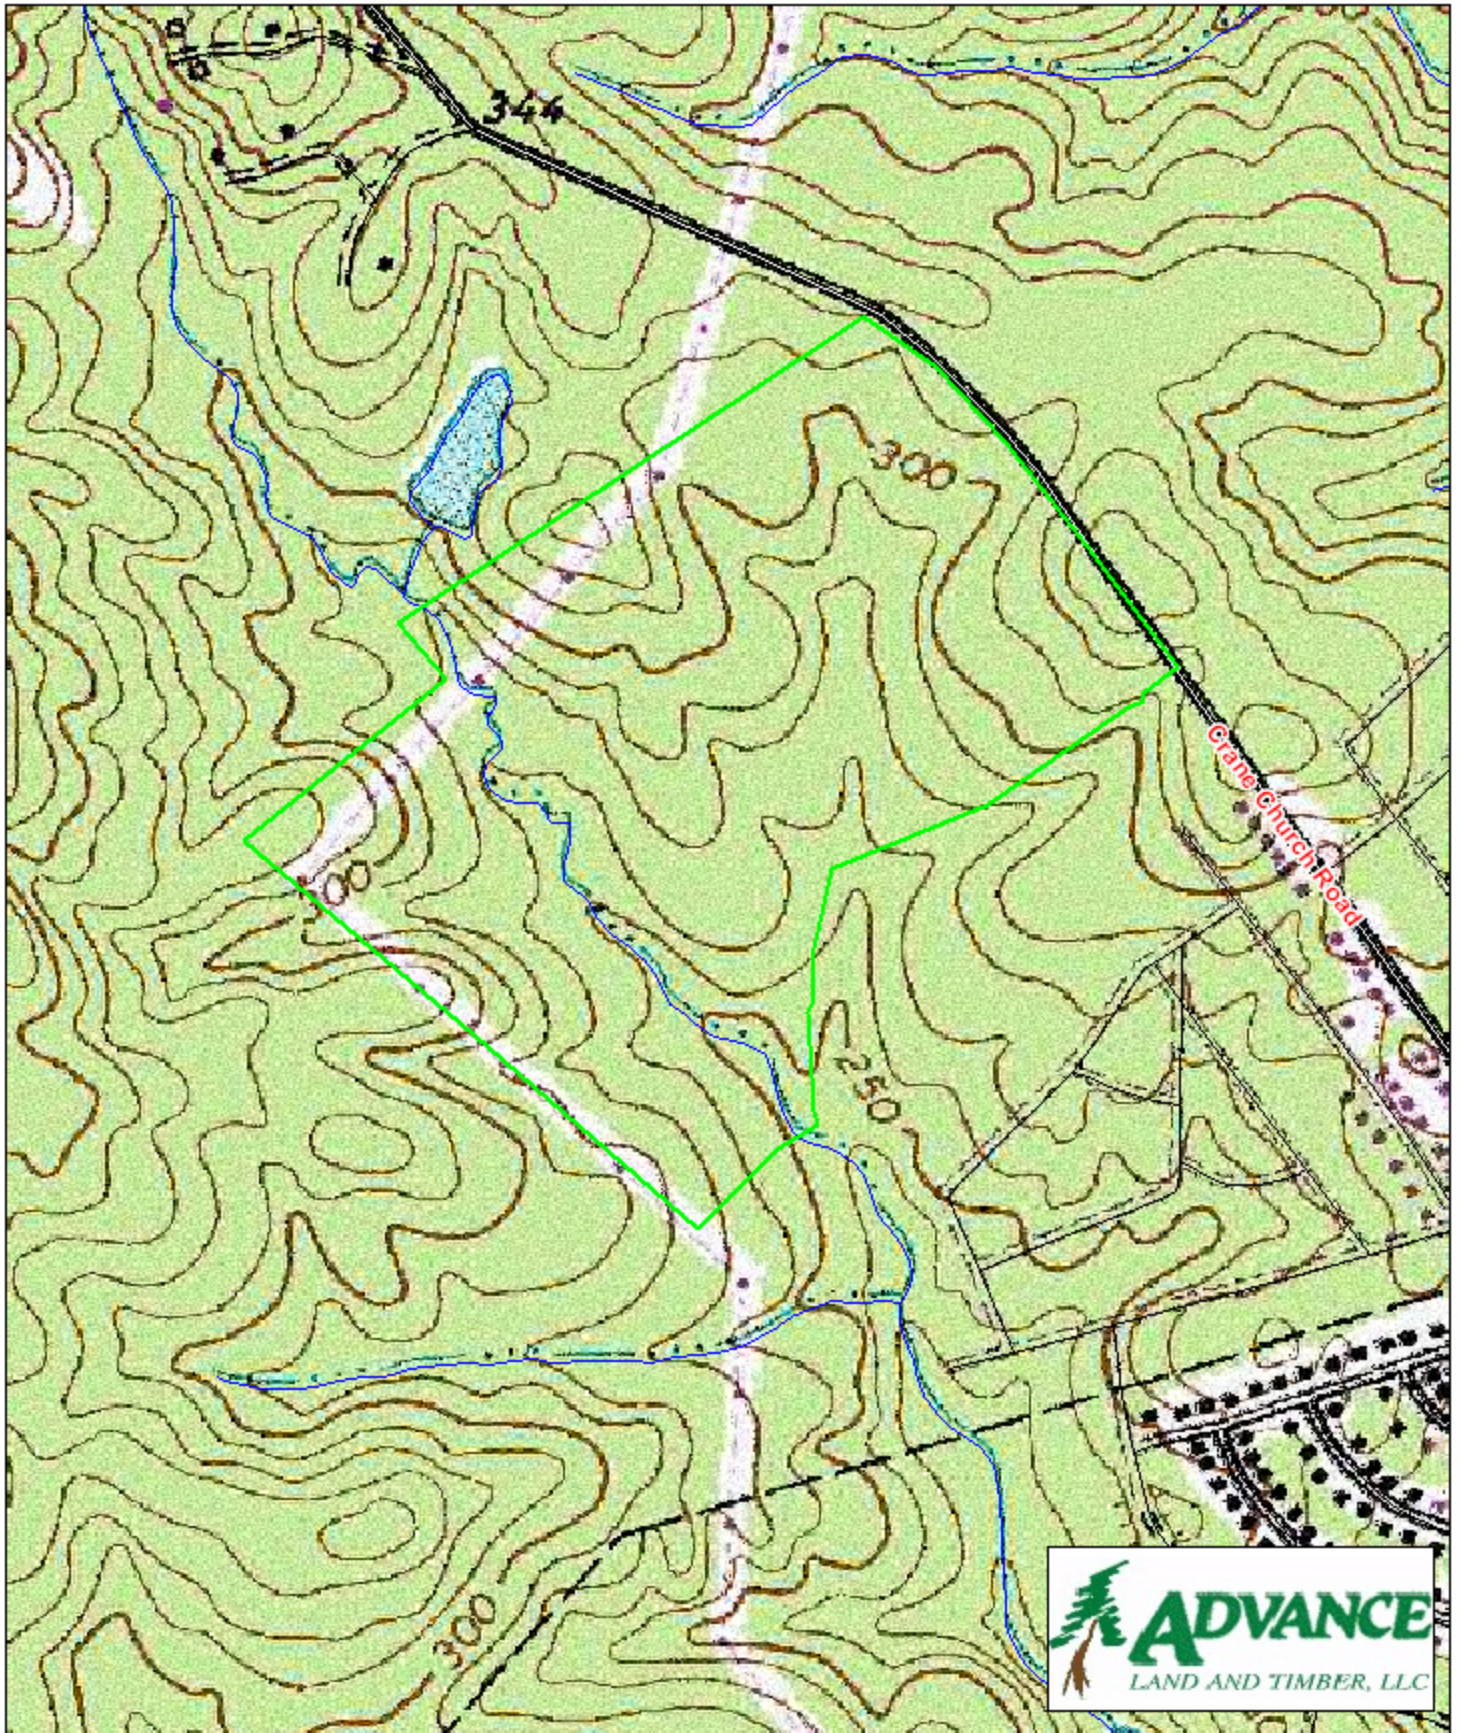

# Deaswood Tract #13720470

## Richland County, SC

1 inch = 660 feet  
109.94 +/- acres

The information provided on this map is believed to be accurate and is based on the best information available at this time, however, this information is in no way guaranteed.