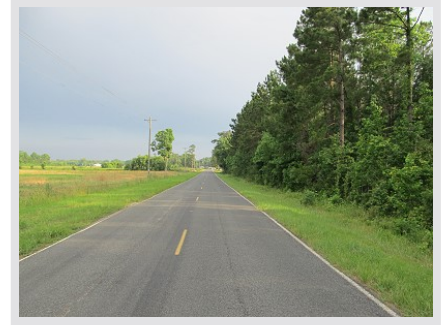

72 Acres - Horry County, South Carolina
Tract BC17 (SOLD)

Acreage

71.82 Acres

General Description

This parcel consist of 71 acres located west of Conway. Over 1200 ft. of frontage on Marigold Road. Would provide a great homesite with exceptional timber value consisting of 1986 and 1988 stands of loblolly. You need to come see this one. TMS # 121-00-01-034

Location / Directions:

From Conway take Hwy. 378 west until you reach Marigold Road. Take a right. Look for Advance Land and Timber signs.

Agent:

Carwin Owens
434-841-0784

Aerial Map