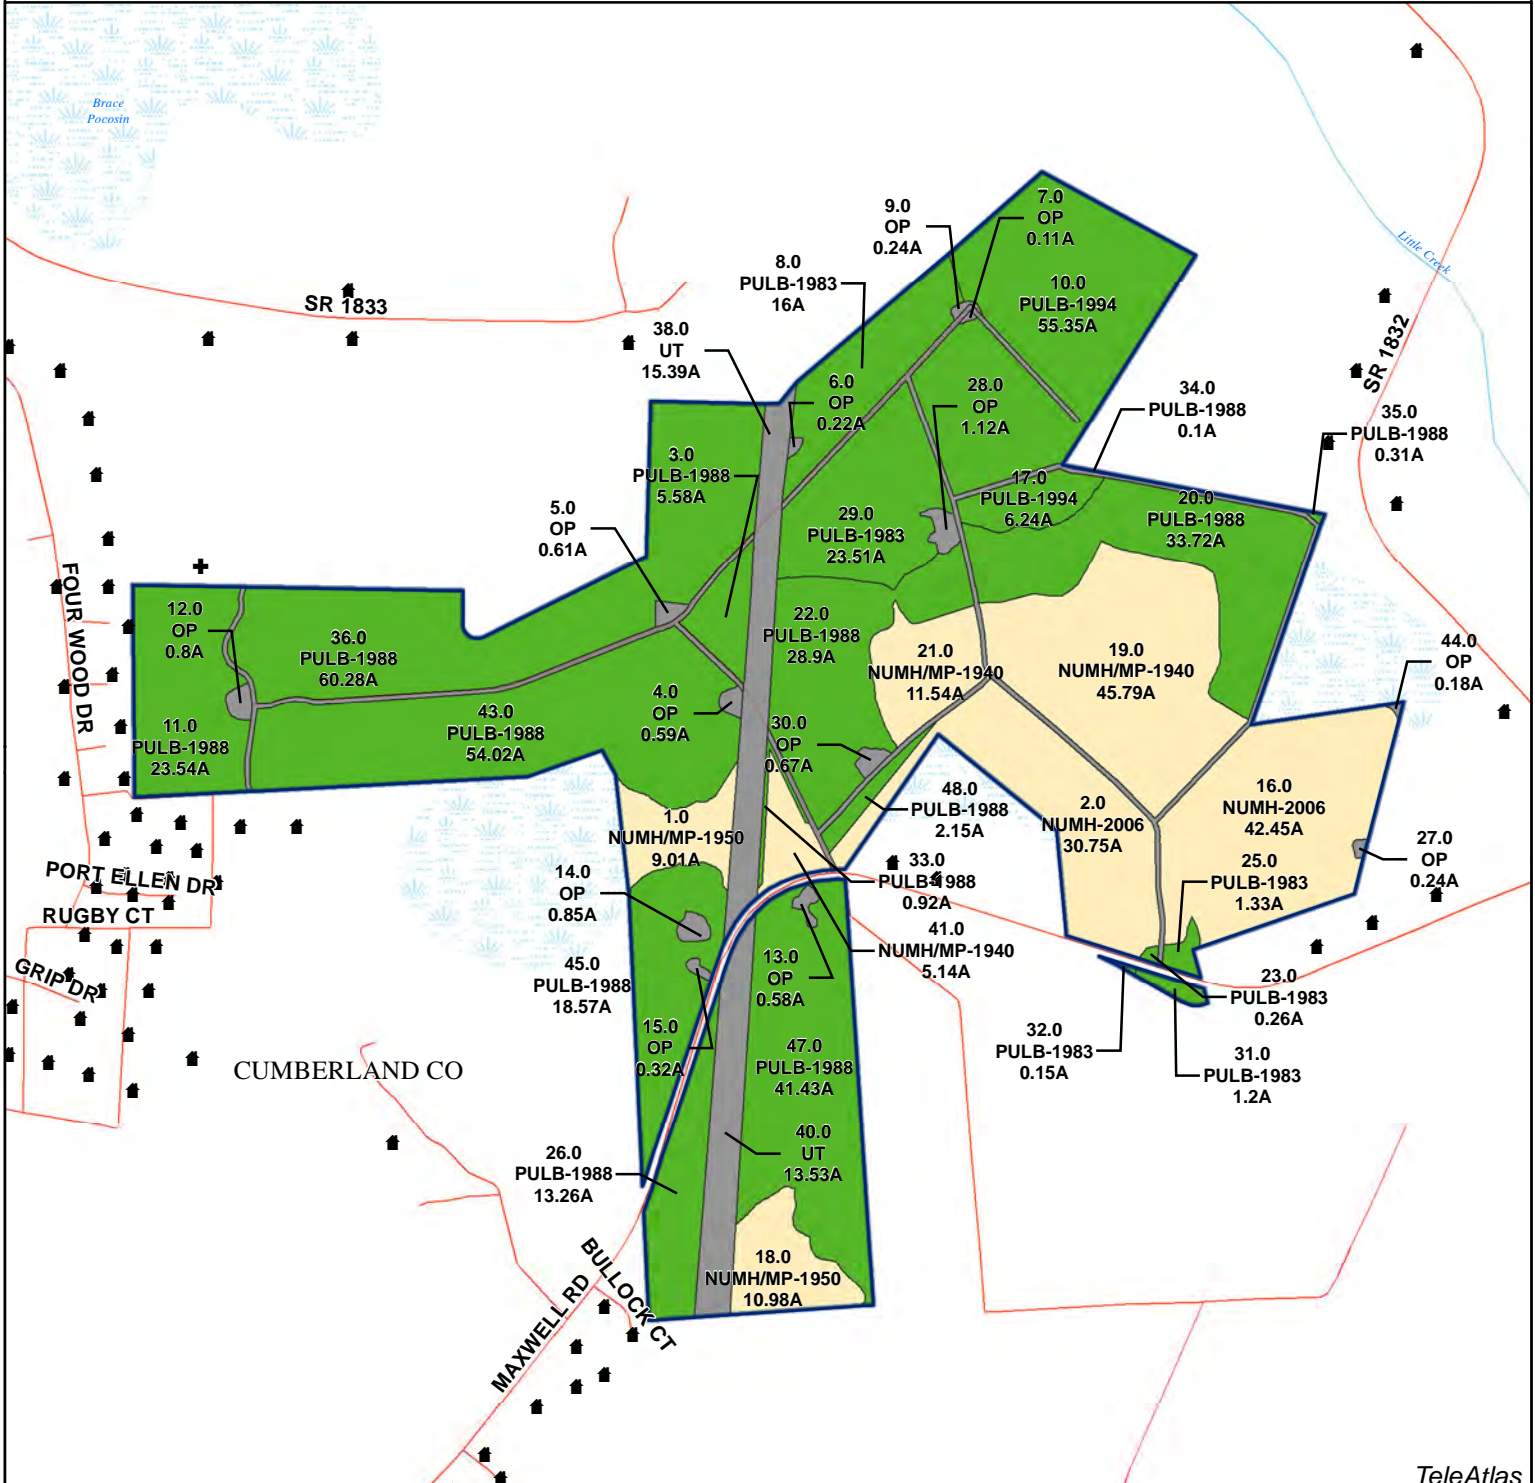

TIMBERVEST

Horne Complex - 10972

Timbervest Partners, LP
Coastal Carolina Purchase Unit

Compartment 1
Cumberland County, NC
593.78 Acres

Mapping #010972
Accounting #010972

TeleAtlas

Stand Nomenclature		Stand Origin Codes
Stand #	Description	P = Planted
Acres		N = Natural
Stand Origin		Land Type Codes
Land Type		B = Bottomland
Dominant Species		L = Lowland
Secondary Species		U = Upland
Year of Origin		O = Old Field
		S = Slope

Note:

- Road polygons are not annotated
- Stand type acres report restricted to compartment area of interest
- Road data is not digitized & has been provided via ESRI data & maps 9.3.1 datasets.

Stand Types (total acres)	
	Non Timbered (51.30 acres)
	Natural Upland (155.66 acres)
	Planted Upland (386.82 acres)