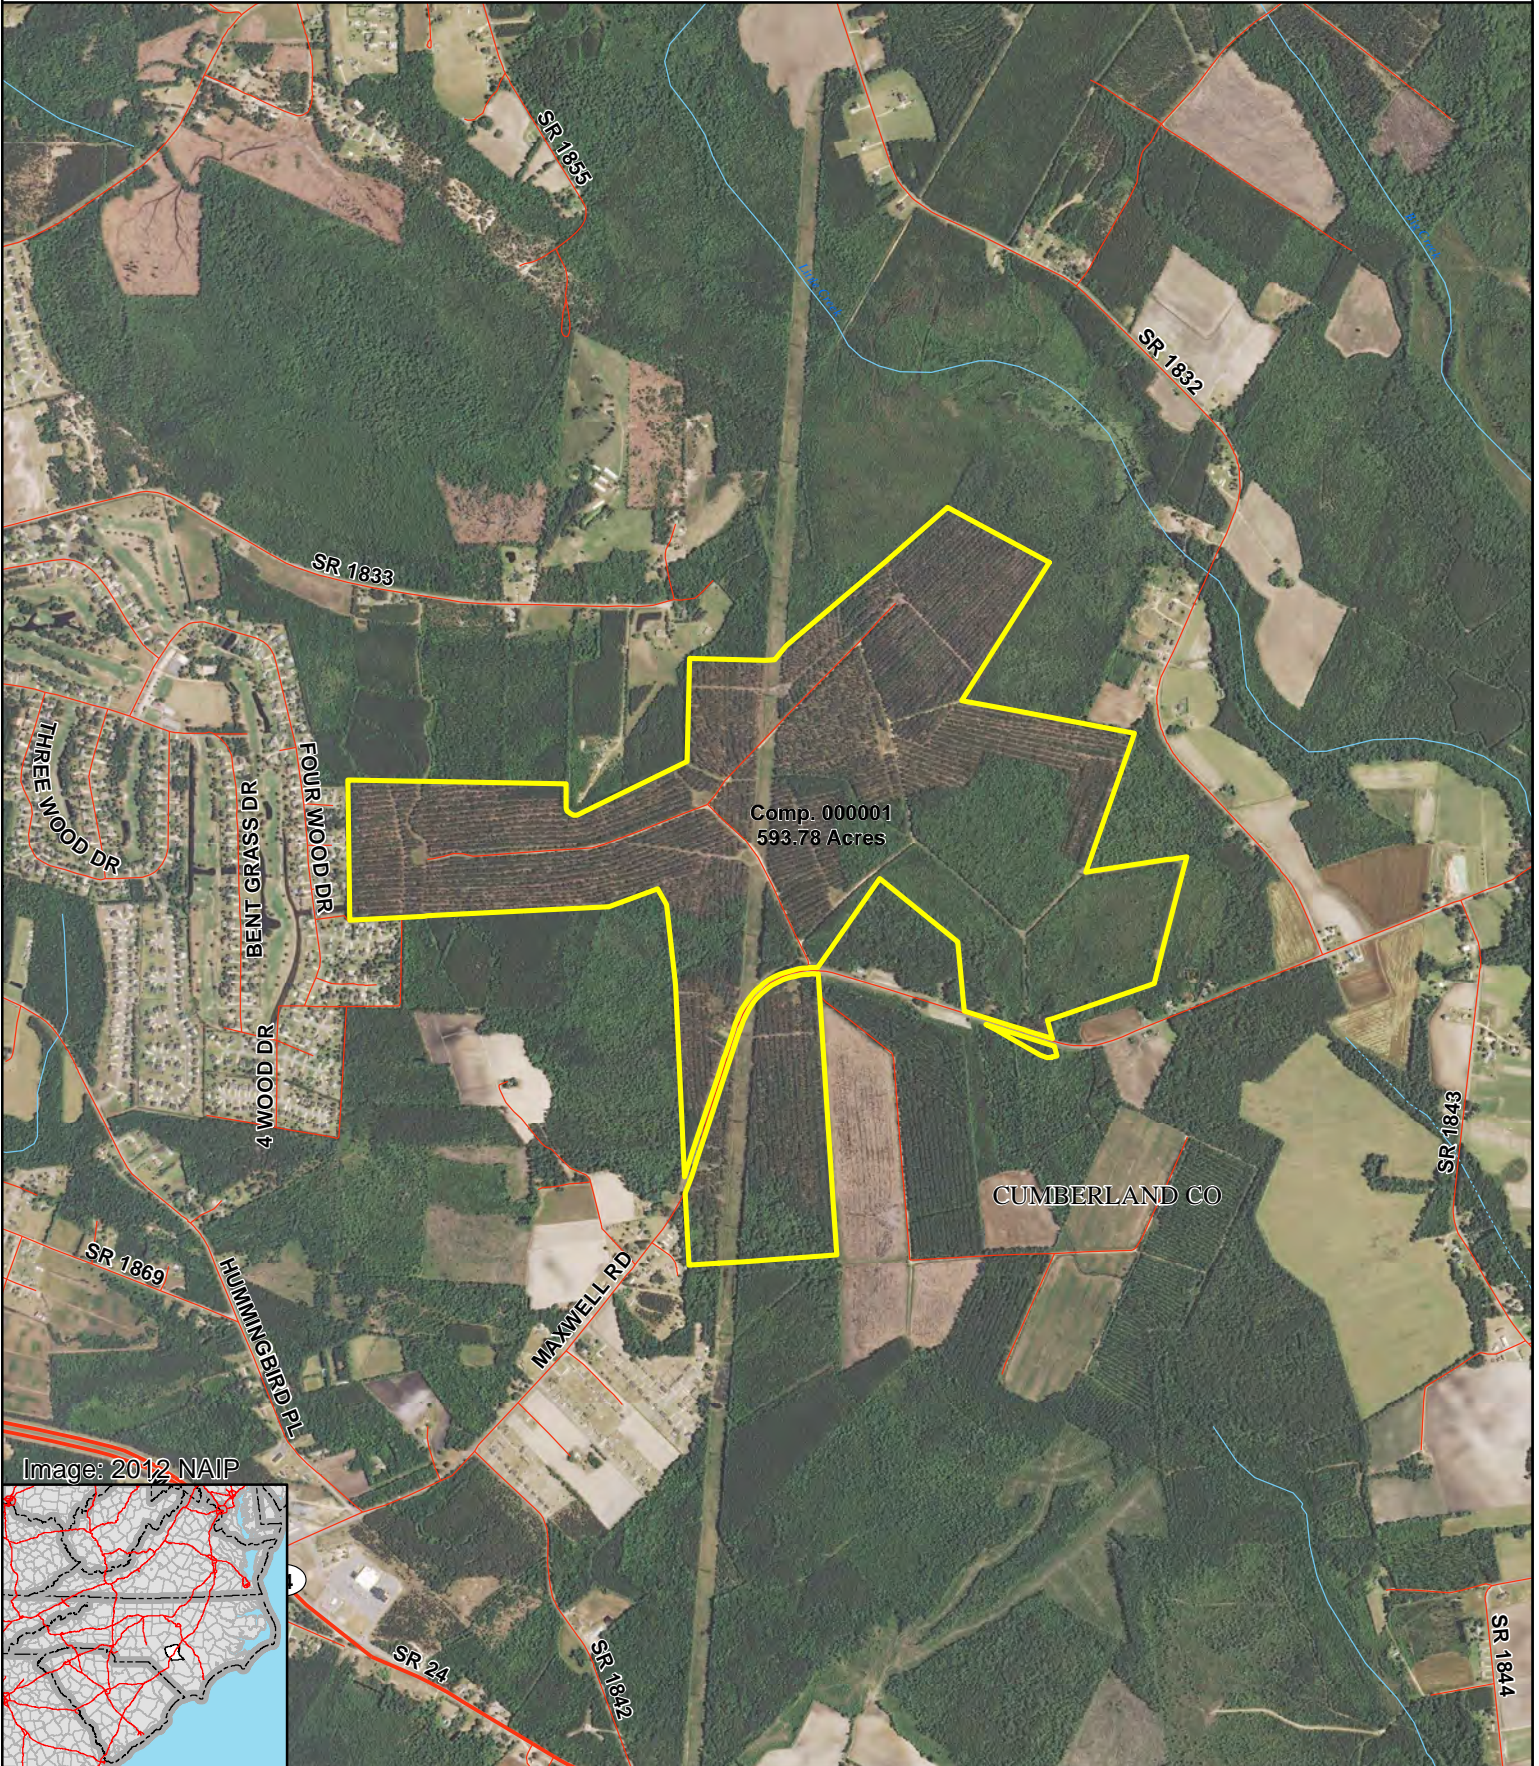

TIMBERVEST

Horne Complex - 10972

Cumberland County, NC
593.78 Acres

Timbervest Partners, LP
Coastal Carolina Purchase Unit

Mapping #010972
Accounting #010972

0 2,000 Feet

Image: 2012 NAIP

Mapper: PLEWIS

Note: Road data is not digitized & has been provided via ESRI data & maps 9.3.1 datasets.

Map Date: 12/10/2012