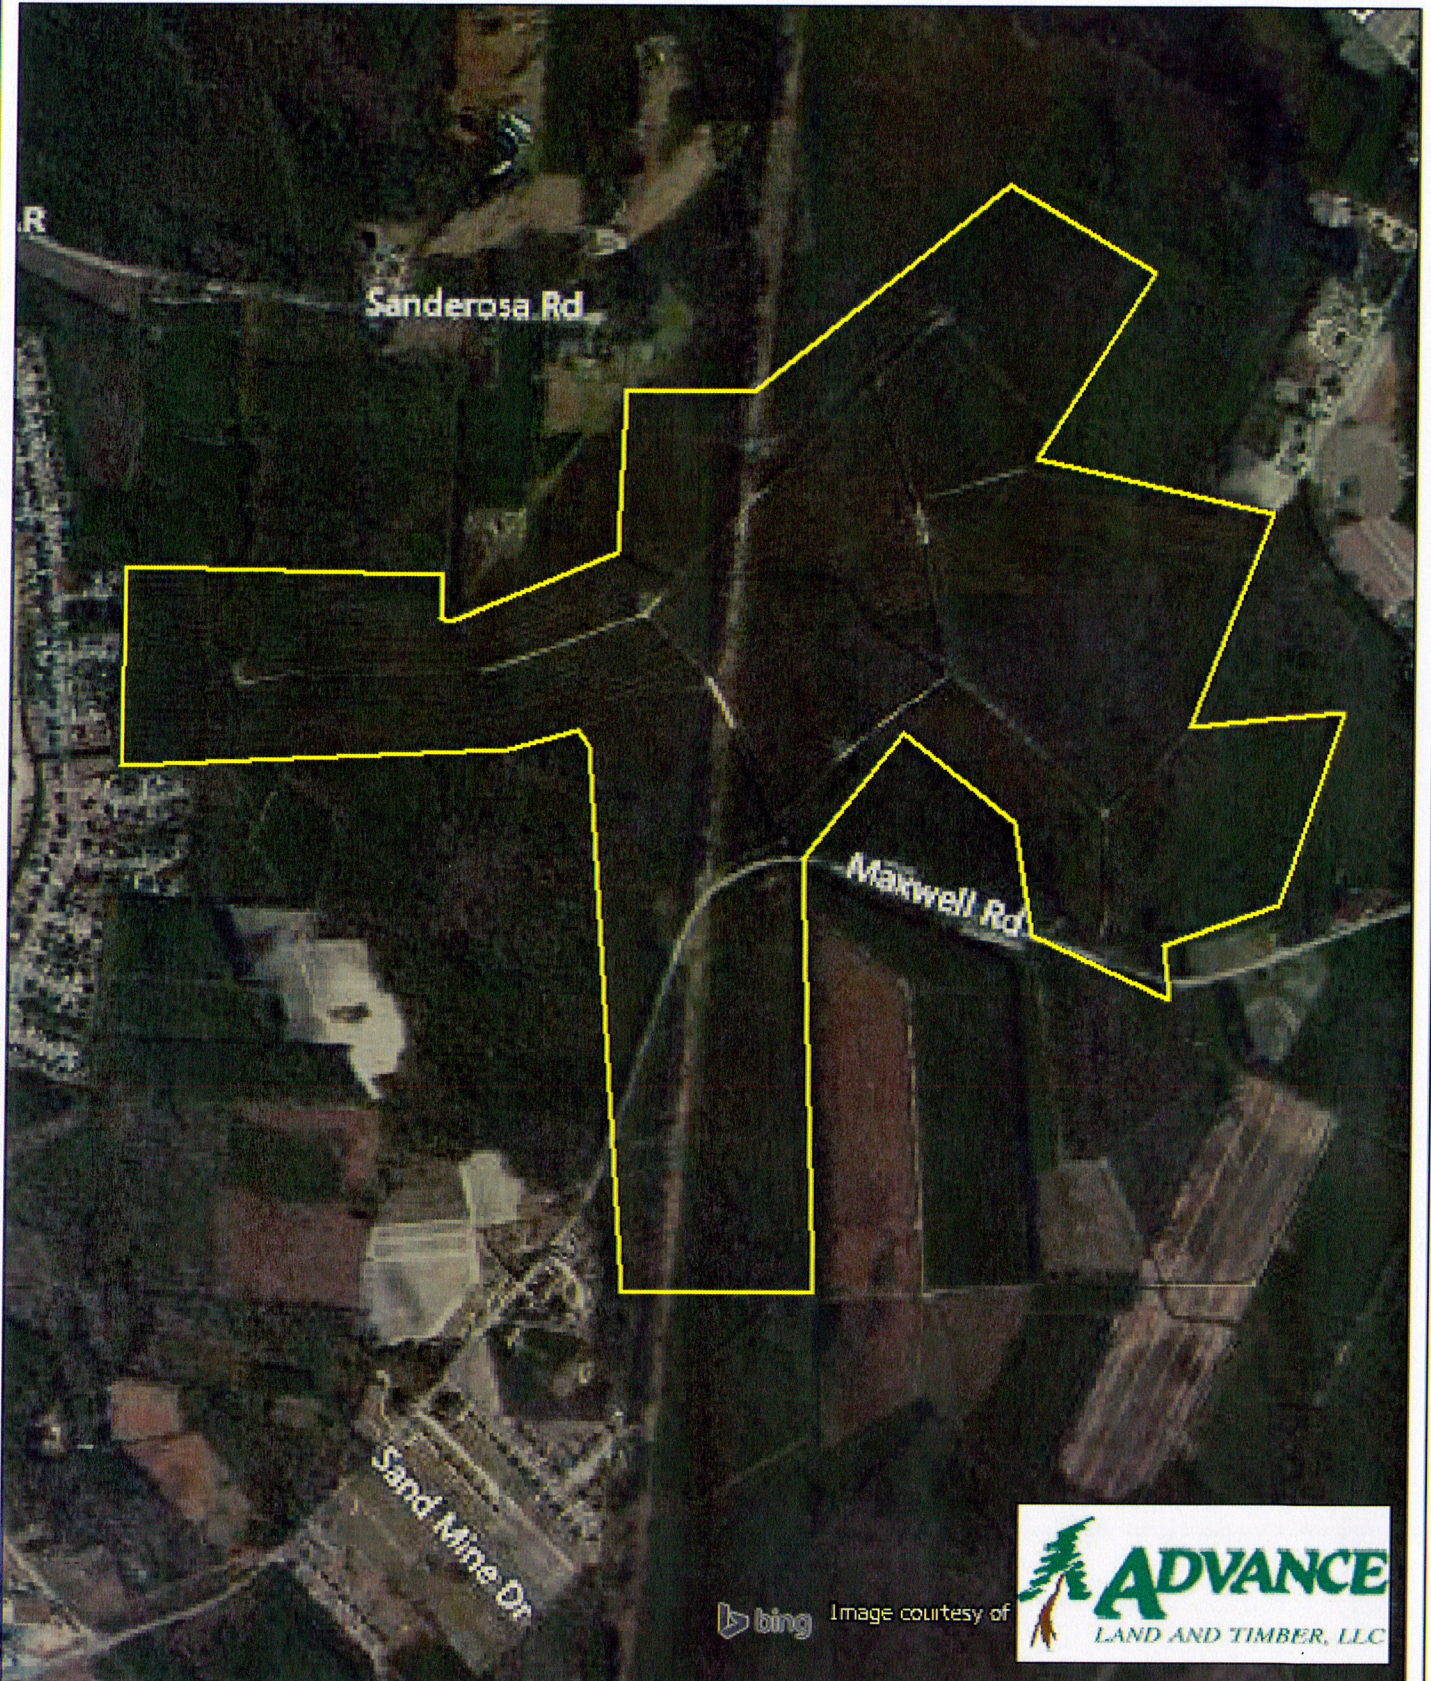

Horne Complex - 10972 Cumberland County, NC

1 inch = 1,320 feet
593.78 +/- acres

The information provided on this map is believed to be accurate and is based on the best information available at this time, however, this information is in no way guaranteed.