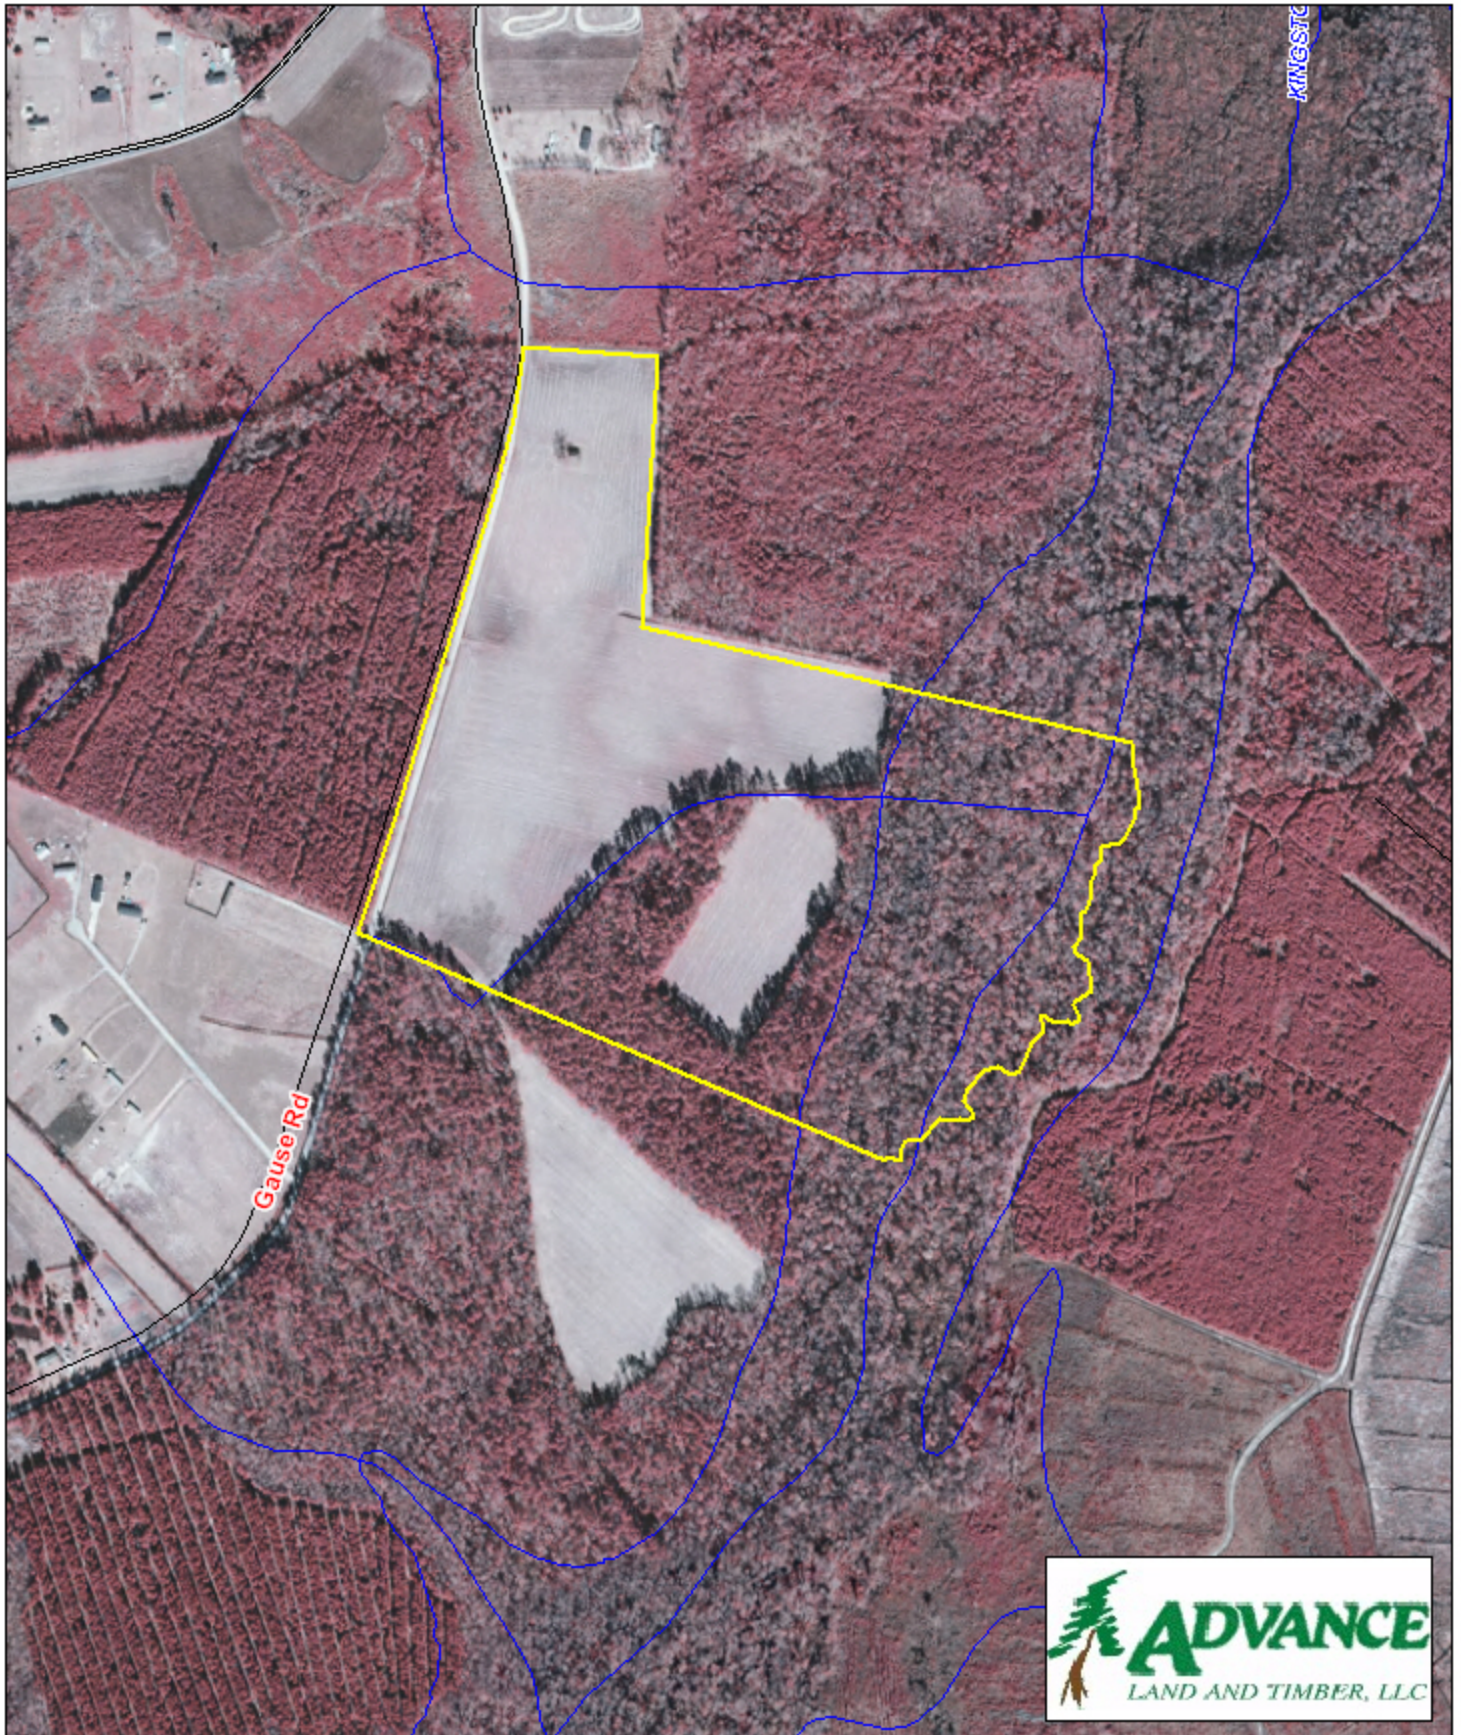

Tract BC46 - Marcus Gerald Farm Horry County, SC

1 inch = 660 feet
87.75 +/- acres

The information provided on this map is believed to be accurate and is based on the best information available at this time, however, this information is in no way guaranteed.