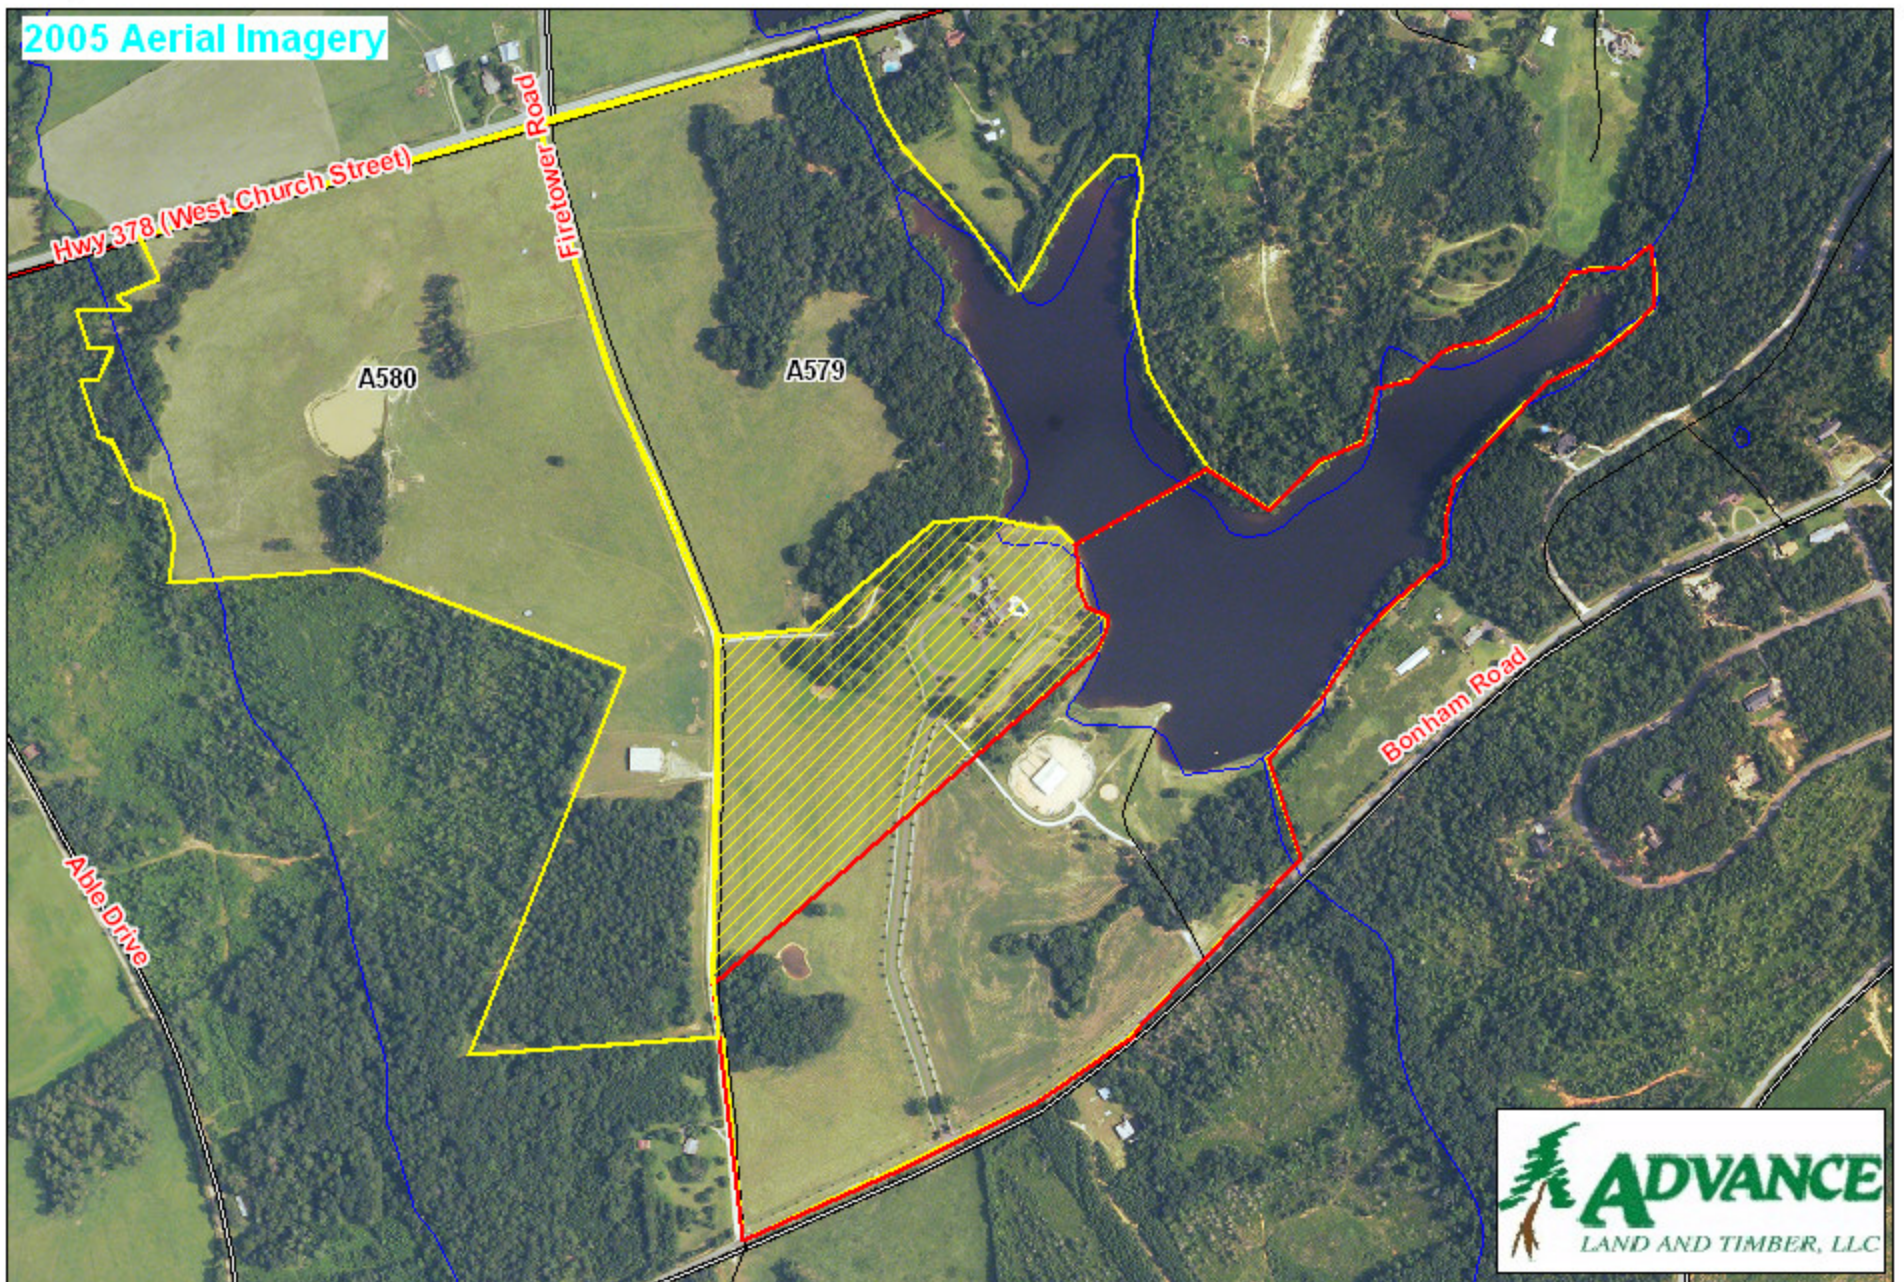

Tract A584-A Dairy Tract South Saluda County, SC

1 inch = 660 feet
79 +/- acres

The information provided on this map is believed to be accurate and is based on the best information available at this time, however, this information is in no way guaranteed.