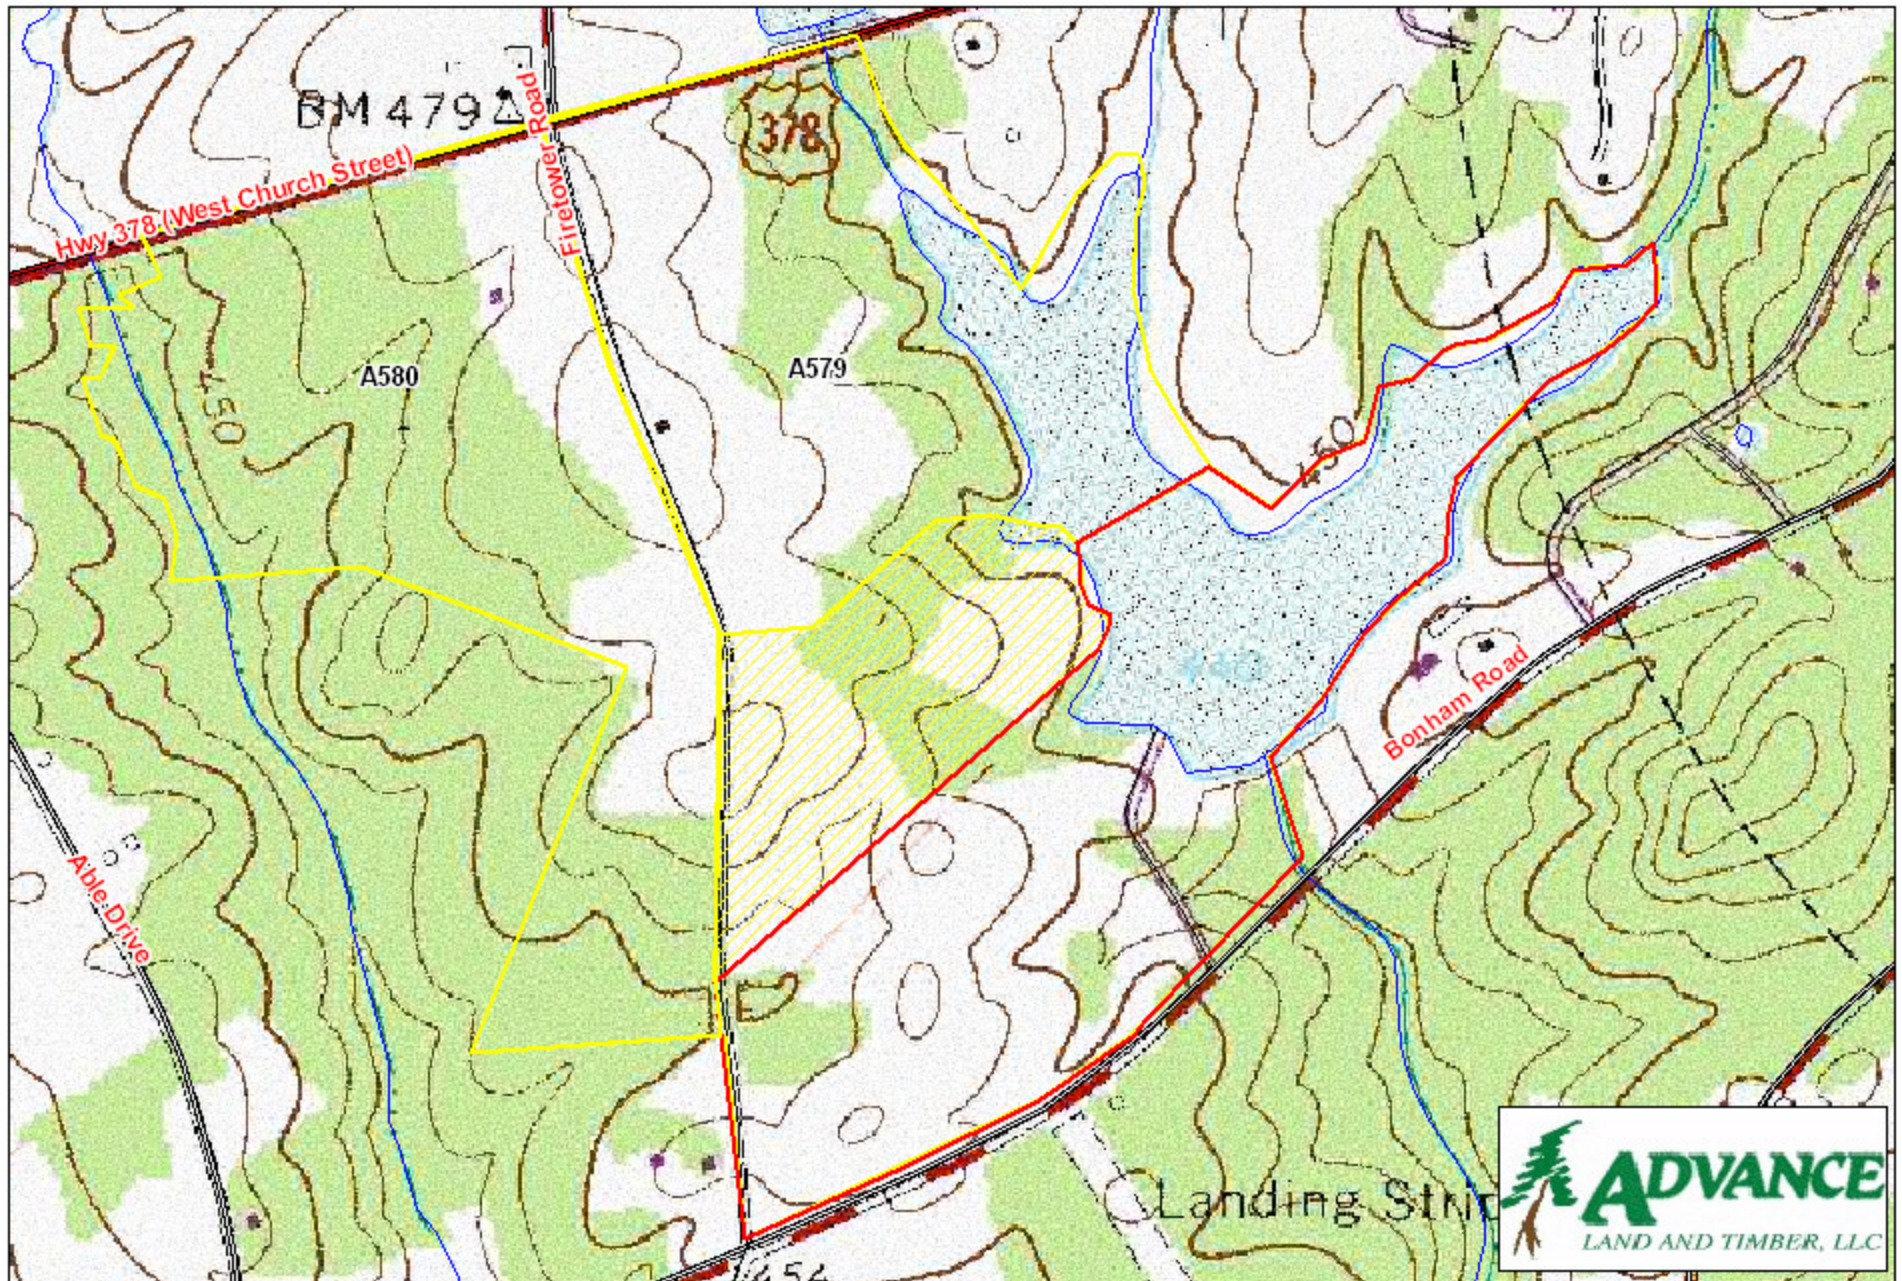

Tract A584-A Dairy Tract South Saluda County, SC

1 inch = 660 feet
79 +/- acres

The information provided on this map is believed to be accurate and is based on the best information available at this time, however, this information is in no way guaranteed.