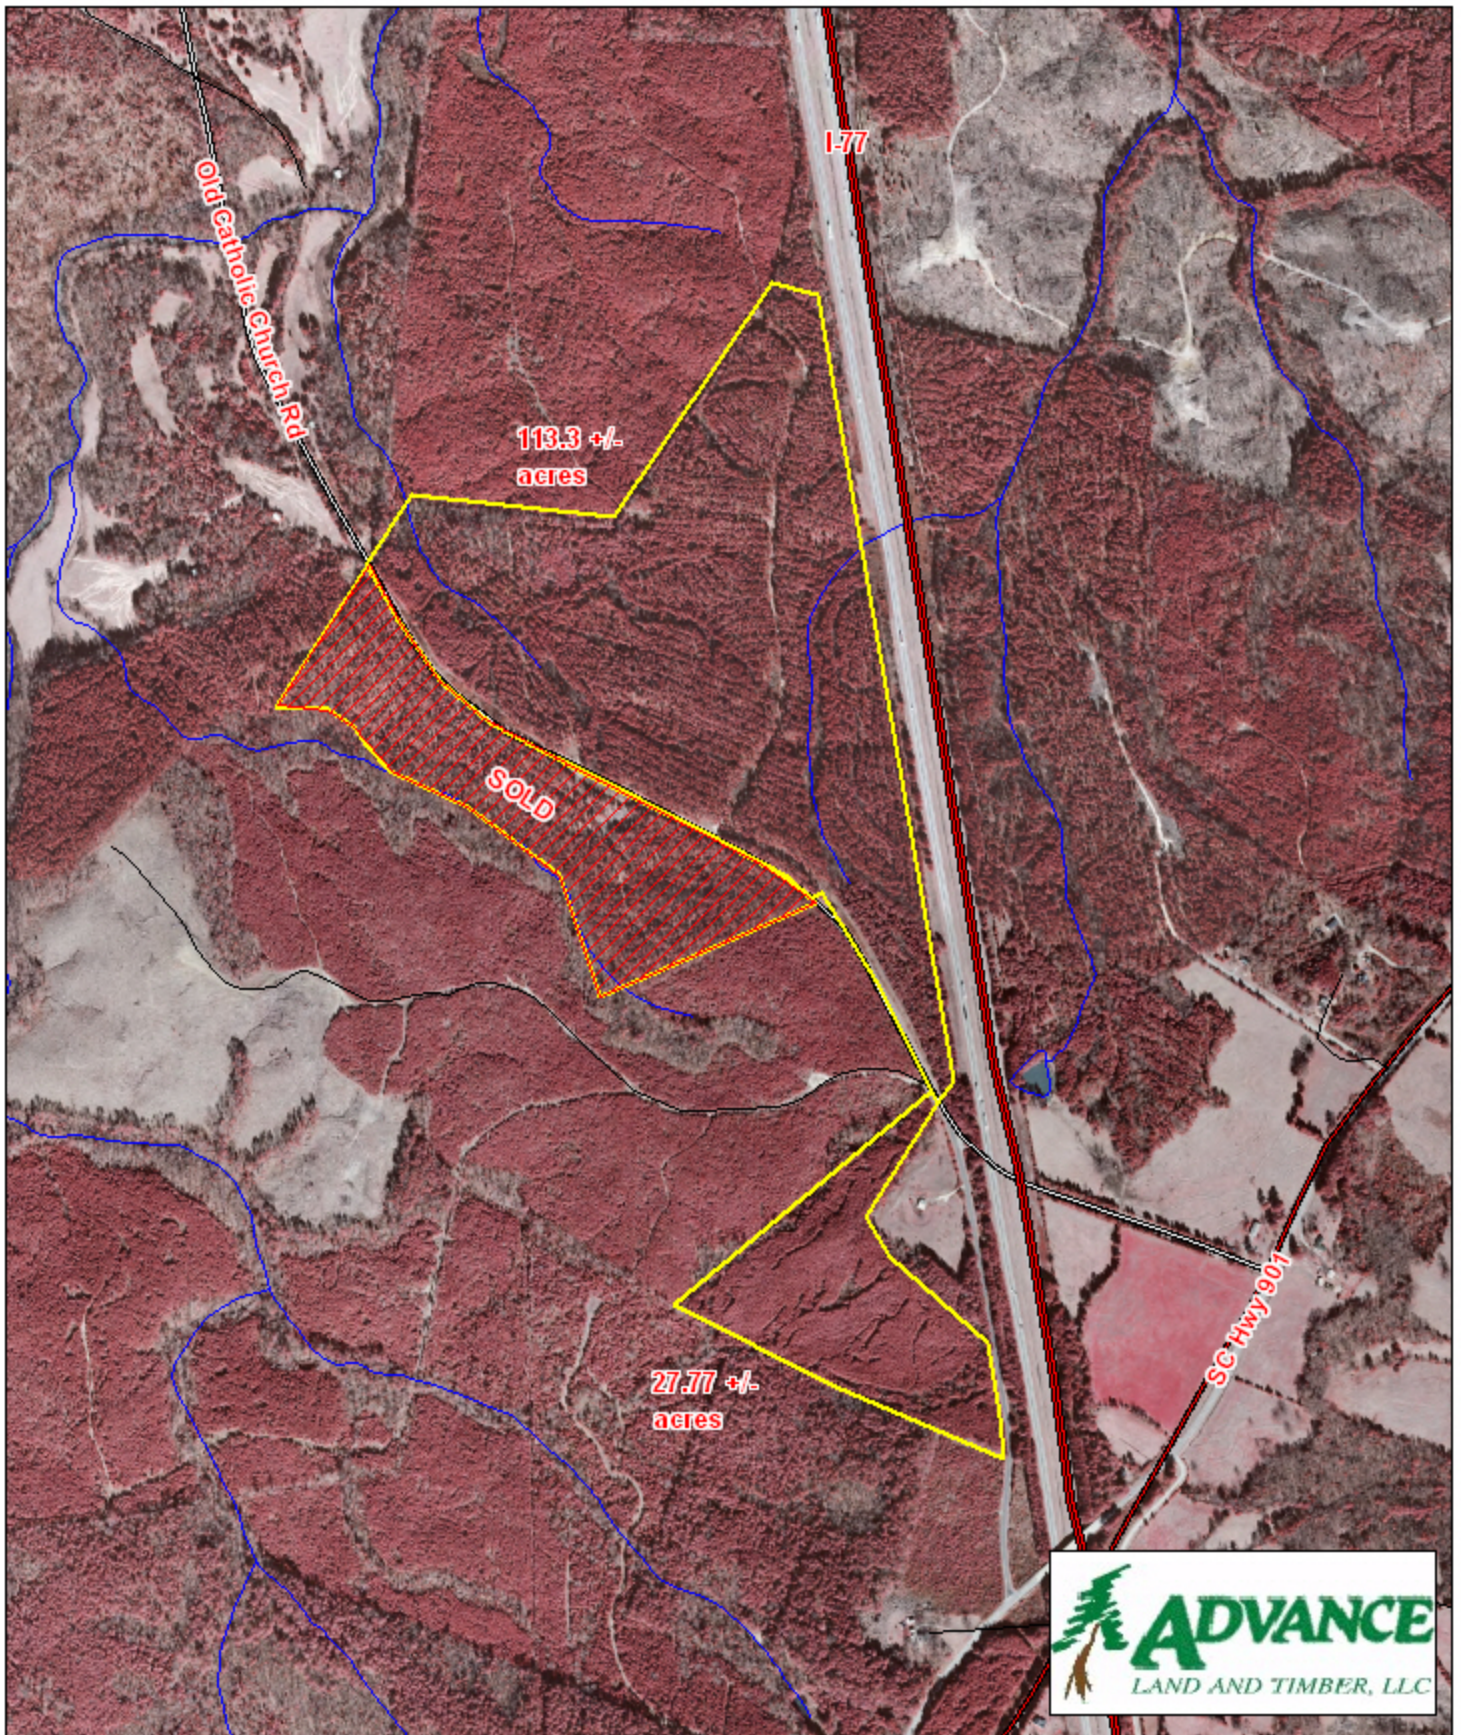

# Tract LS473 West Chester County, SC

1 inch = 990 feet  
179.32 +/- acres

The information provided on this map is believed to be accurate and is based on the best information available at this time, however, this information is in no way guaranteed.