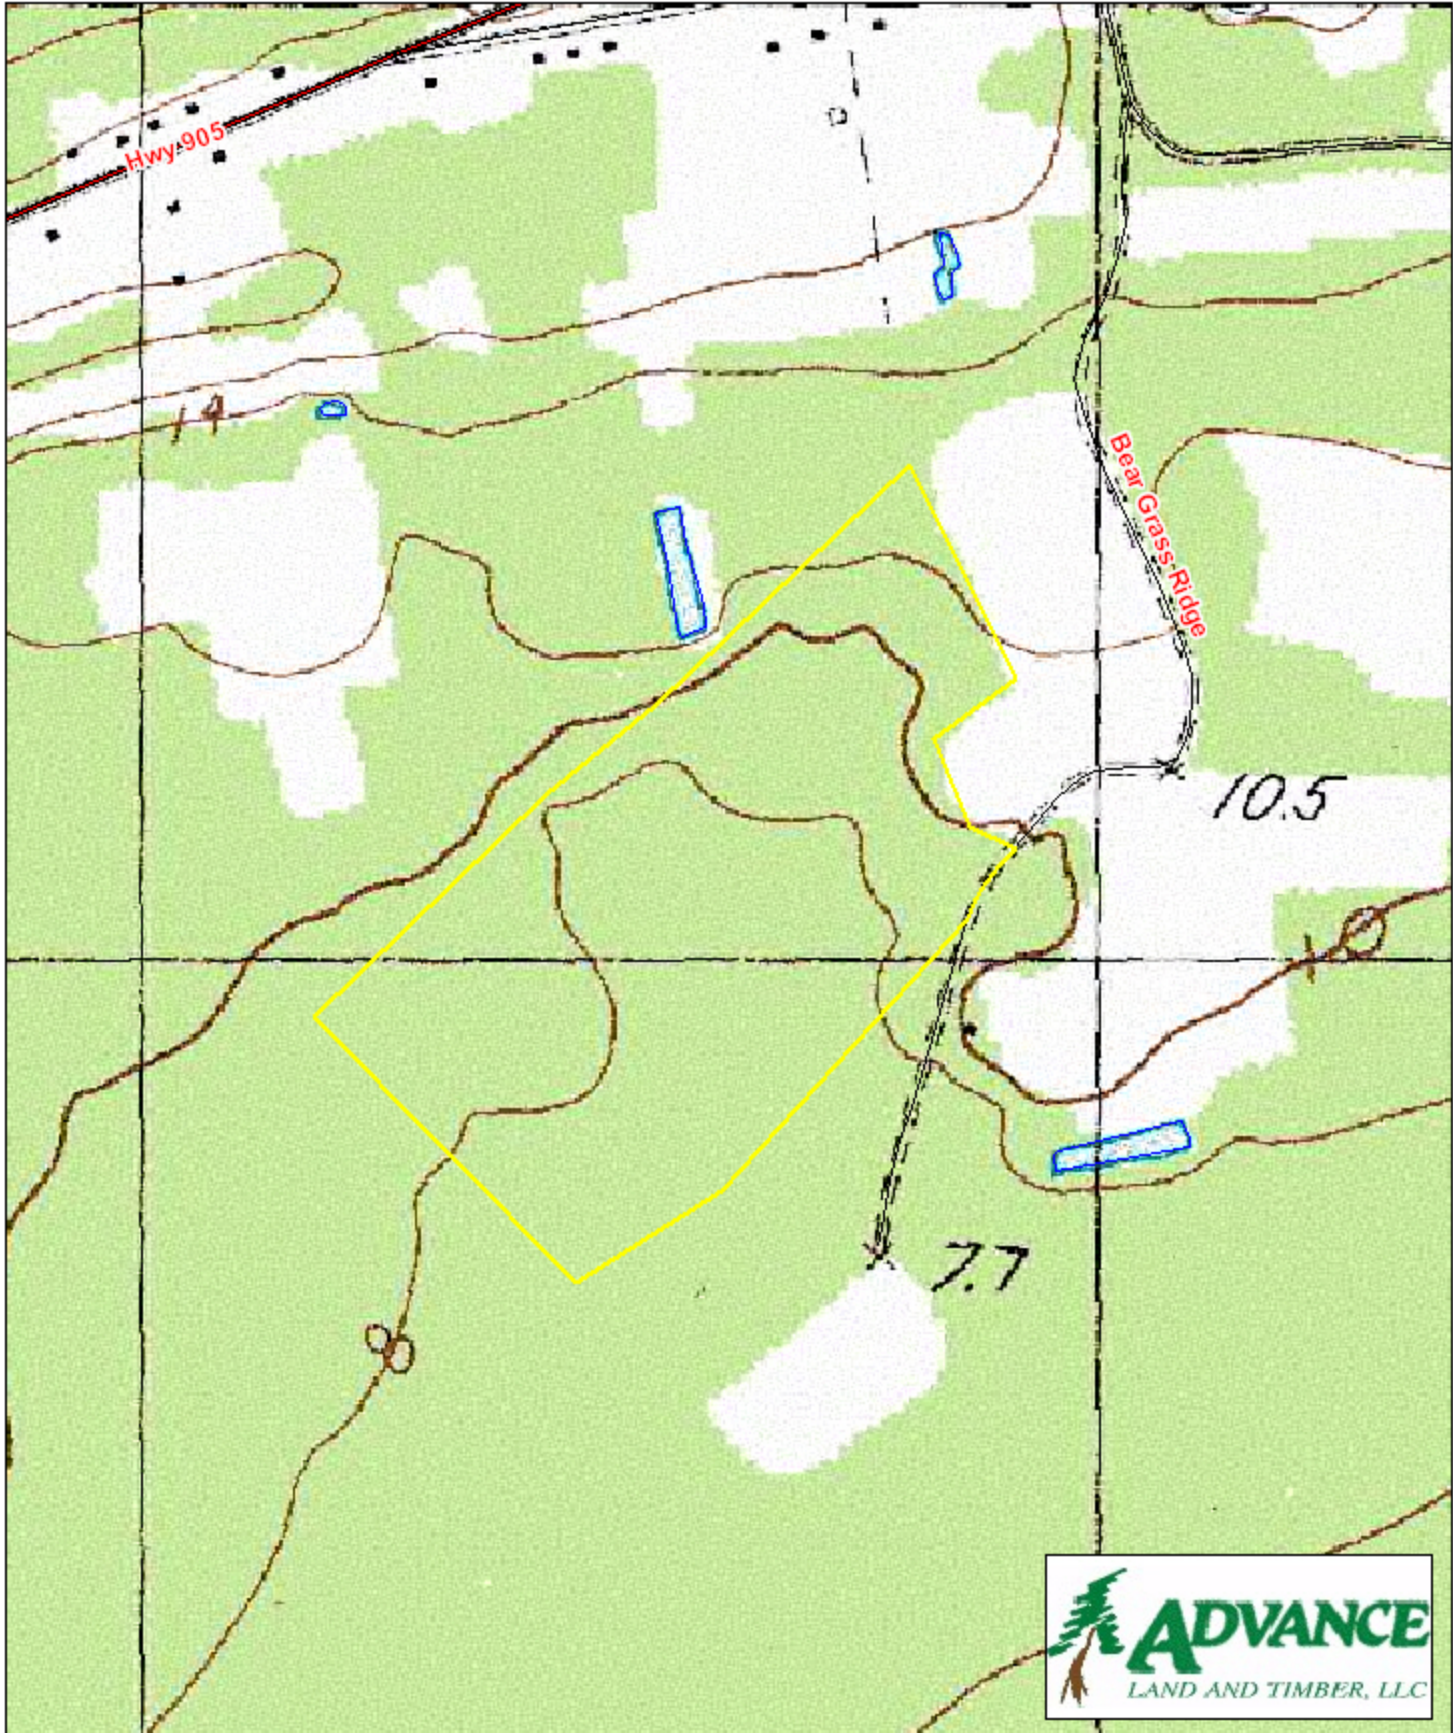

Tract BC22 - Canal Industries Horry County, SC

1 inch = 660 feet
70.64 +/- acres

The information provided on this map is believed to be accurate and is based on the best information available at this time, however, this information is in no way guaranteed.