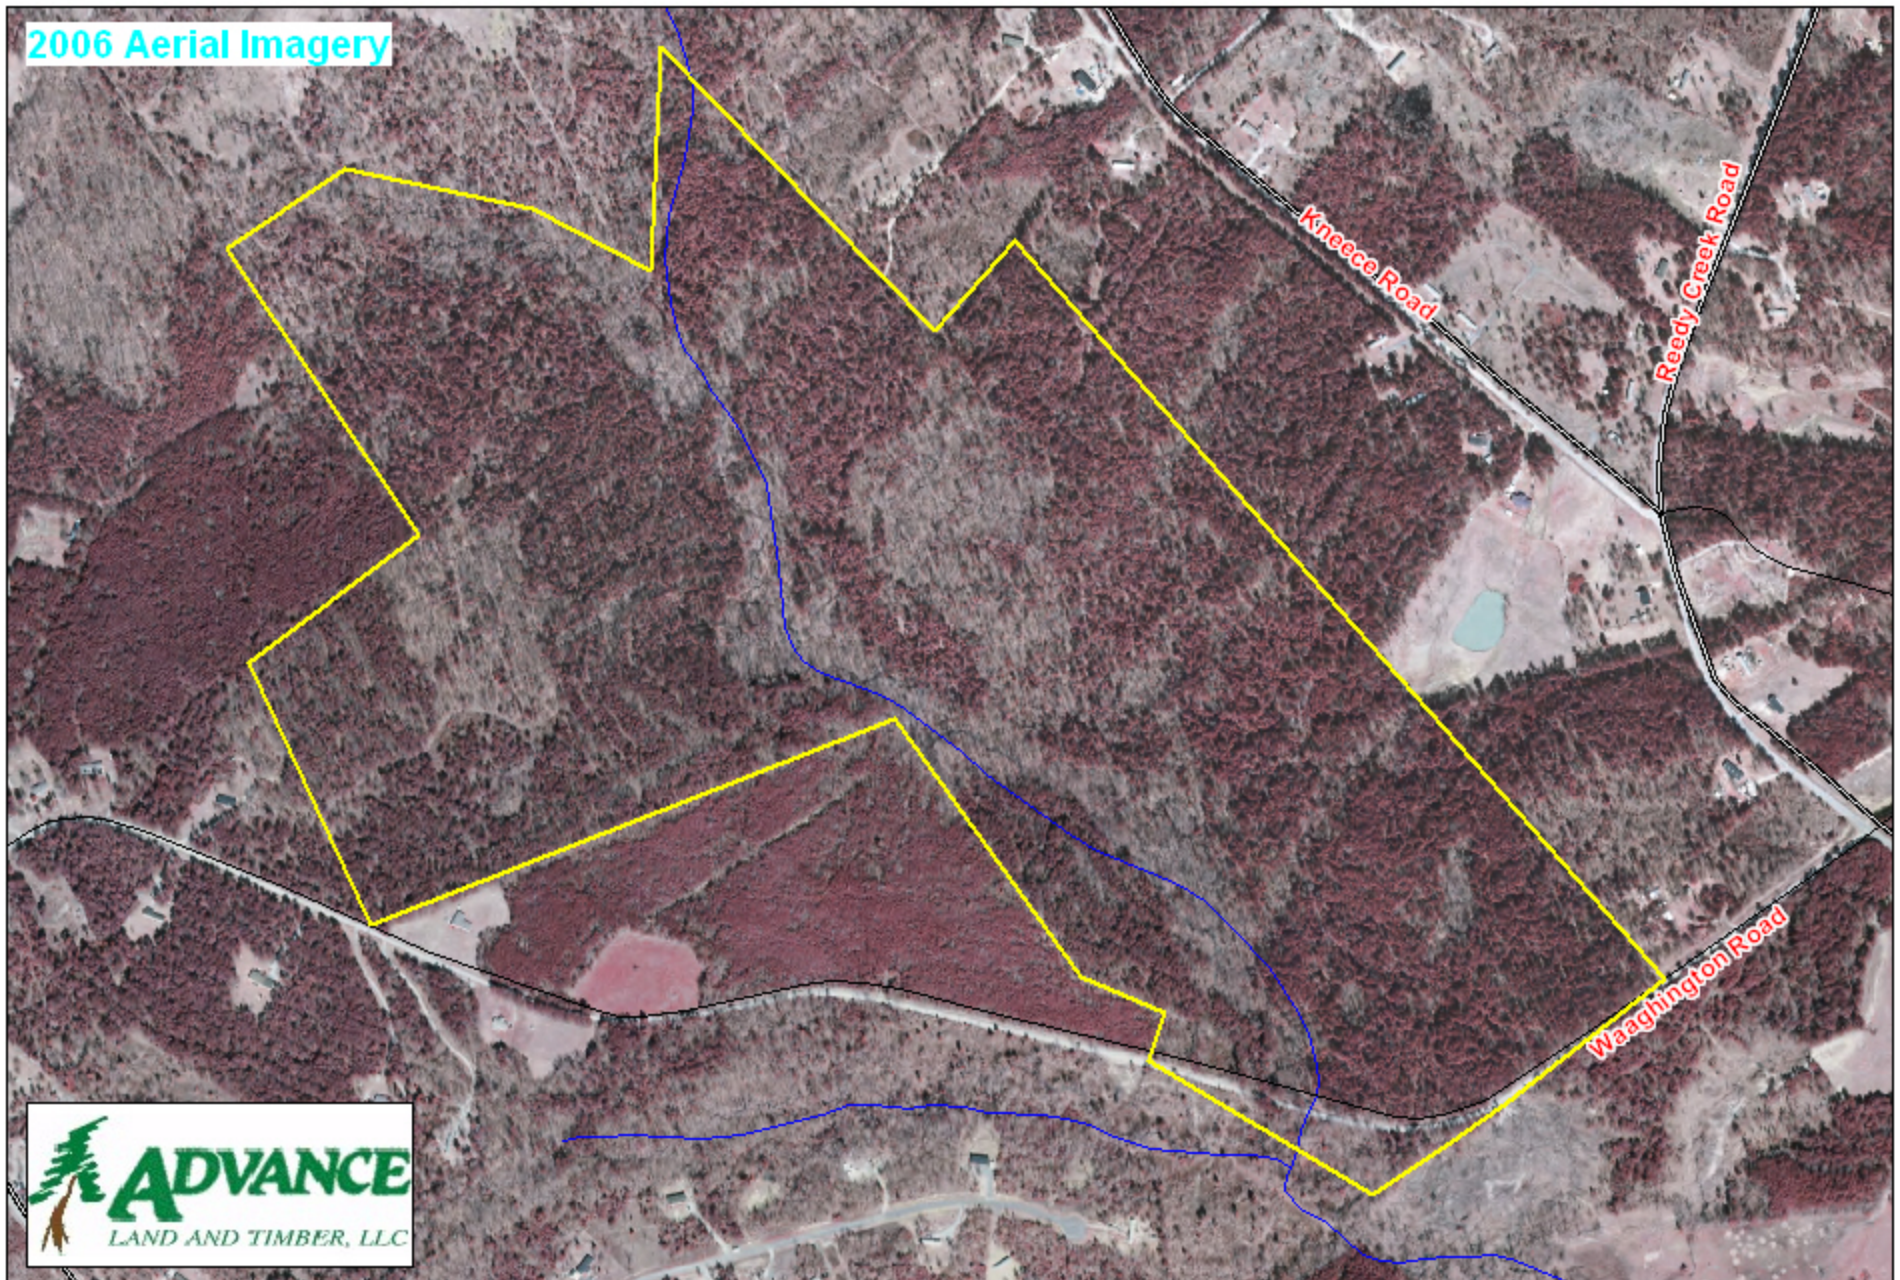

Pleasant Ridge Tract Greenwood County, SC

1 inch = 660 feet
199.42 +/- acres

2006 Aerial Imagery

The information provided on this map is believed to be accurate and is based on the best information available at this time, however, this information is in no way guaranteed.