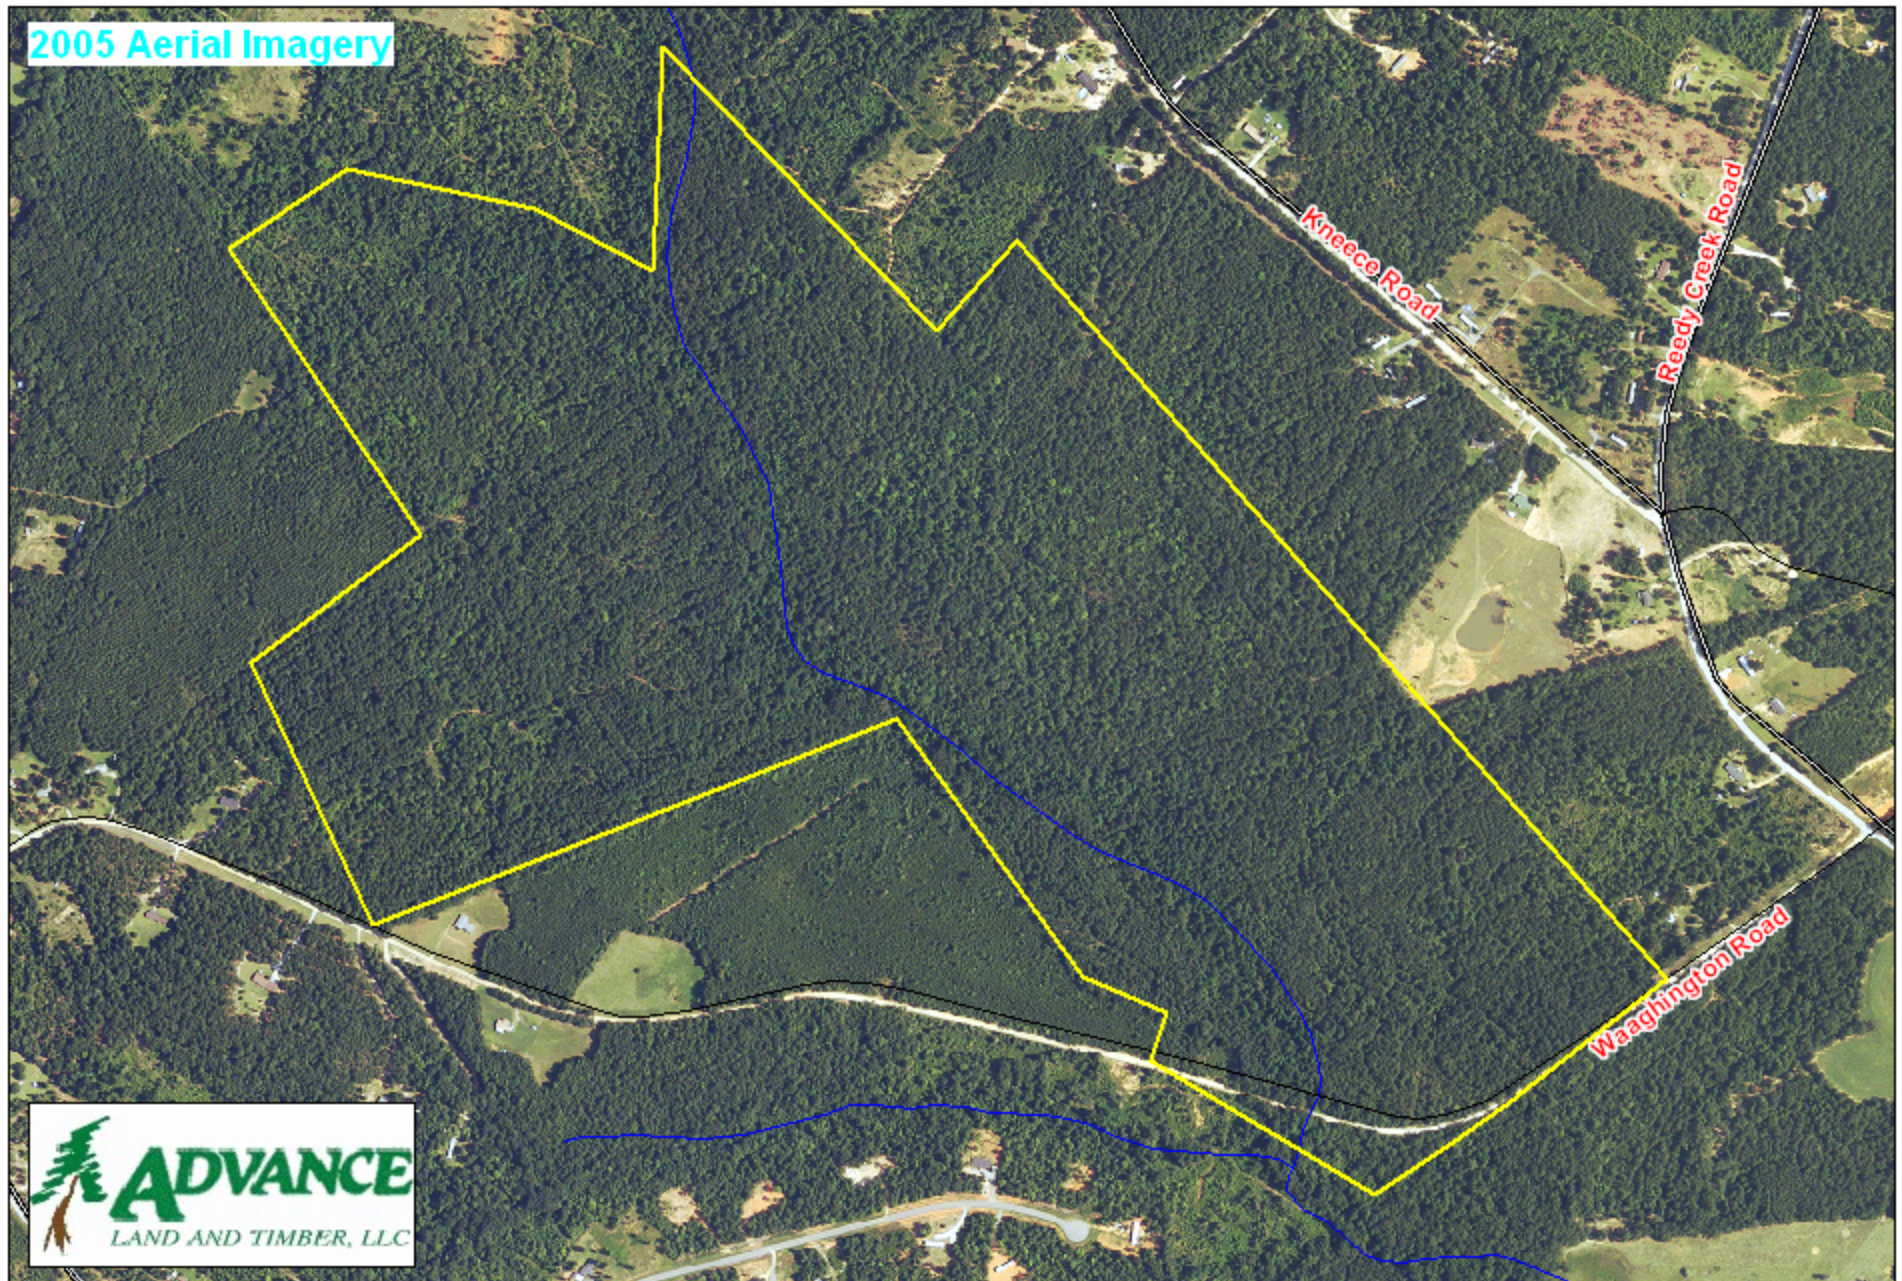

Pleasant Ridge Tract Greenwood County, SC

1 inch = 660 feet
199.42 +/- acres

2005 Aerial Imagery

The information provided on this map is believed to be accurate and is based on the best information available at this time, however, this information is in no way guaranteed.