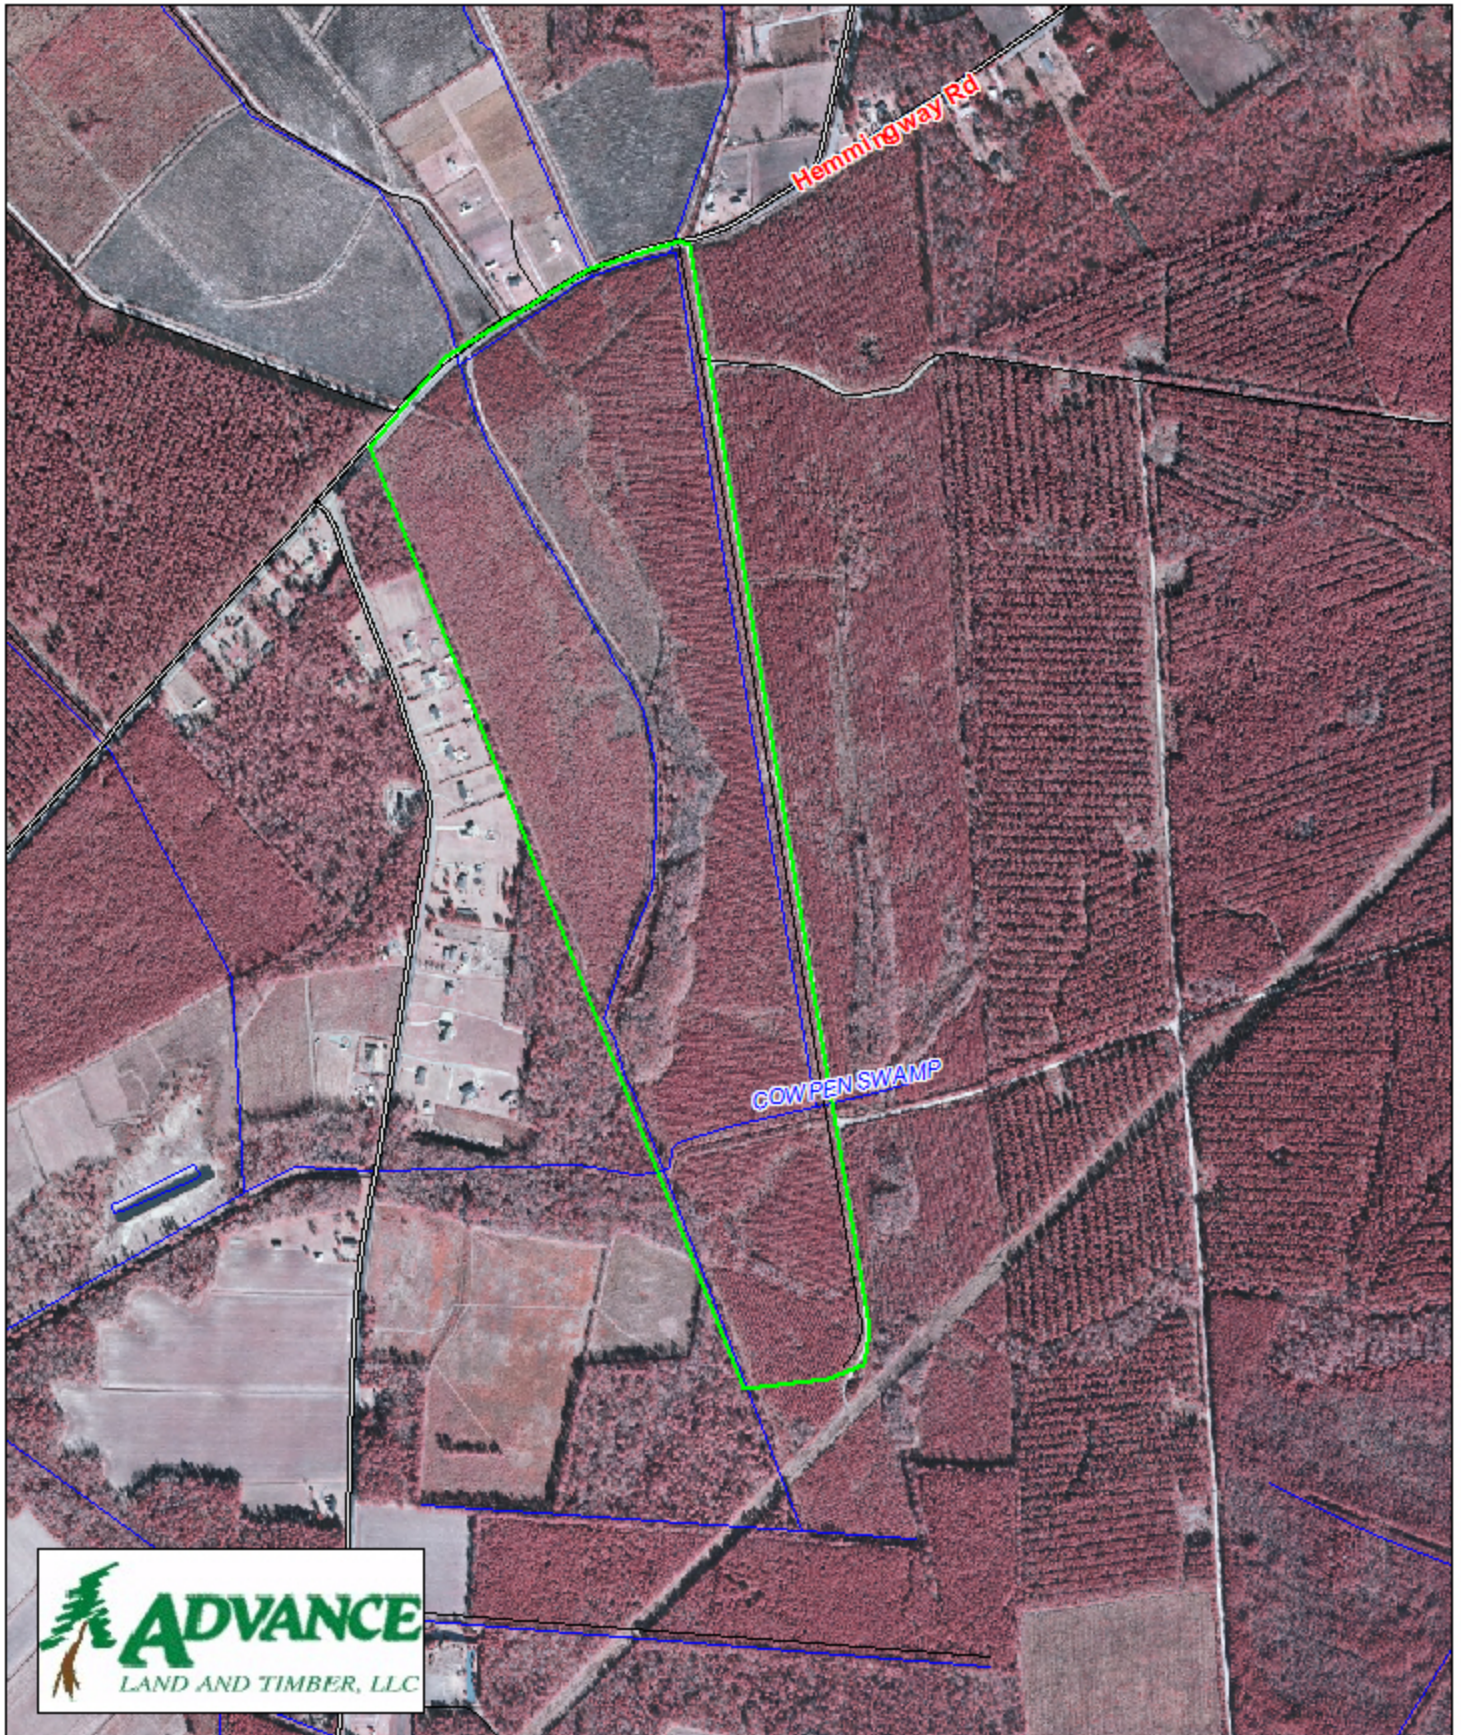

Carolina Station - Parcel J

Horry County, SC

1 inch = 990 feet
159.84 +/- acres

The information provided on this map is believed to be accurate and is based on the best information available at this time, however, this information is in no way guaranteed.