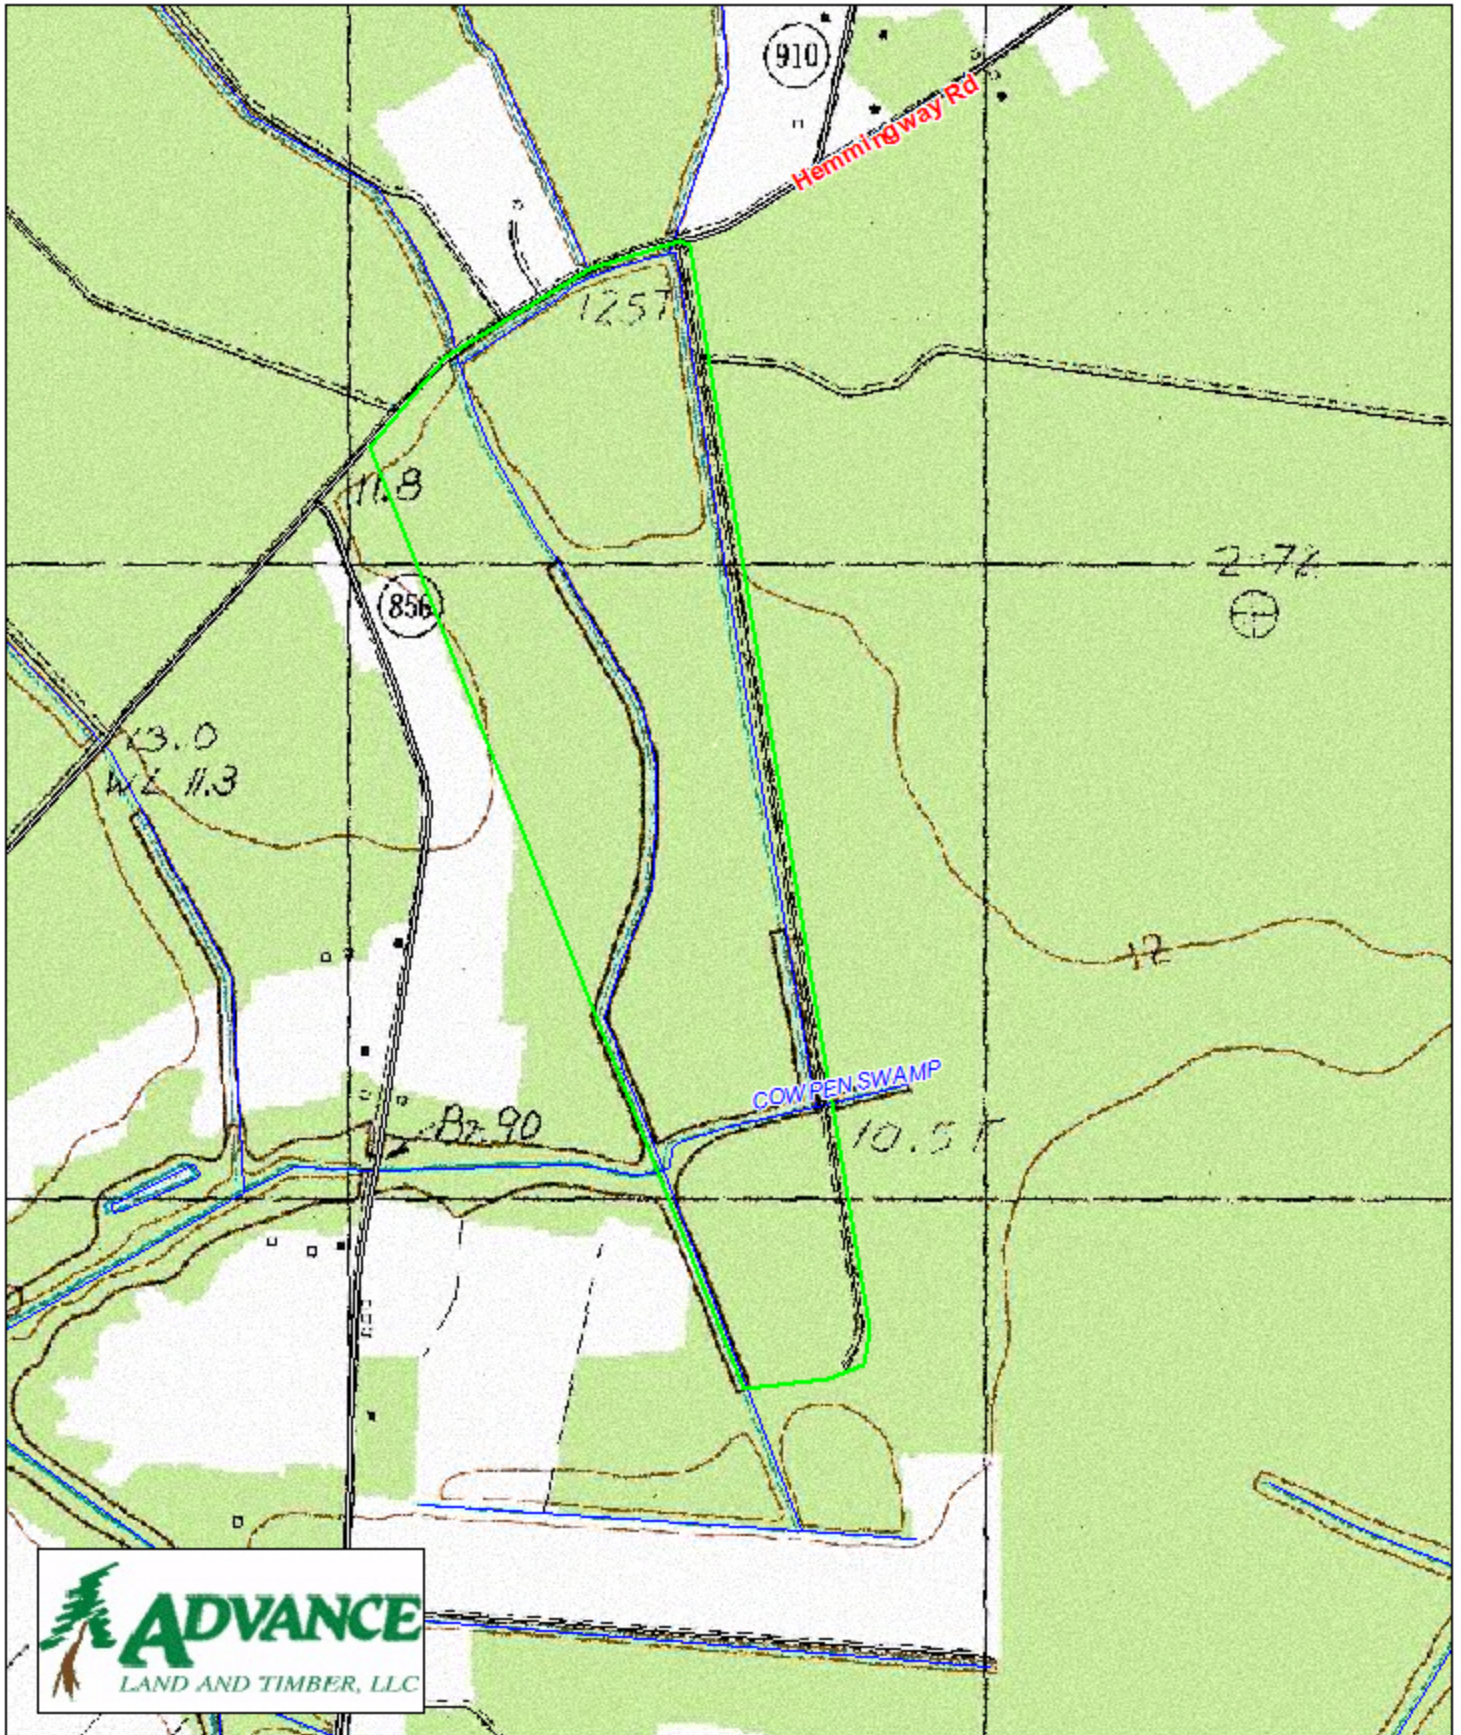

Carolina Station - Parcel J Horry County, SC

1 inch = 990 feet
159.84 +/- acres

The information provided on this map is believed to be accurate and is based on the best information available at this time, however, this information is in no way guaranteed.