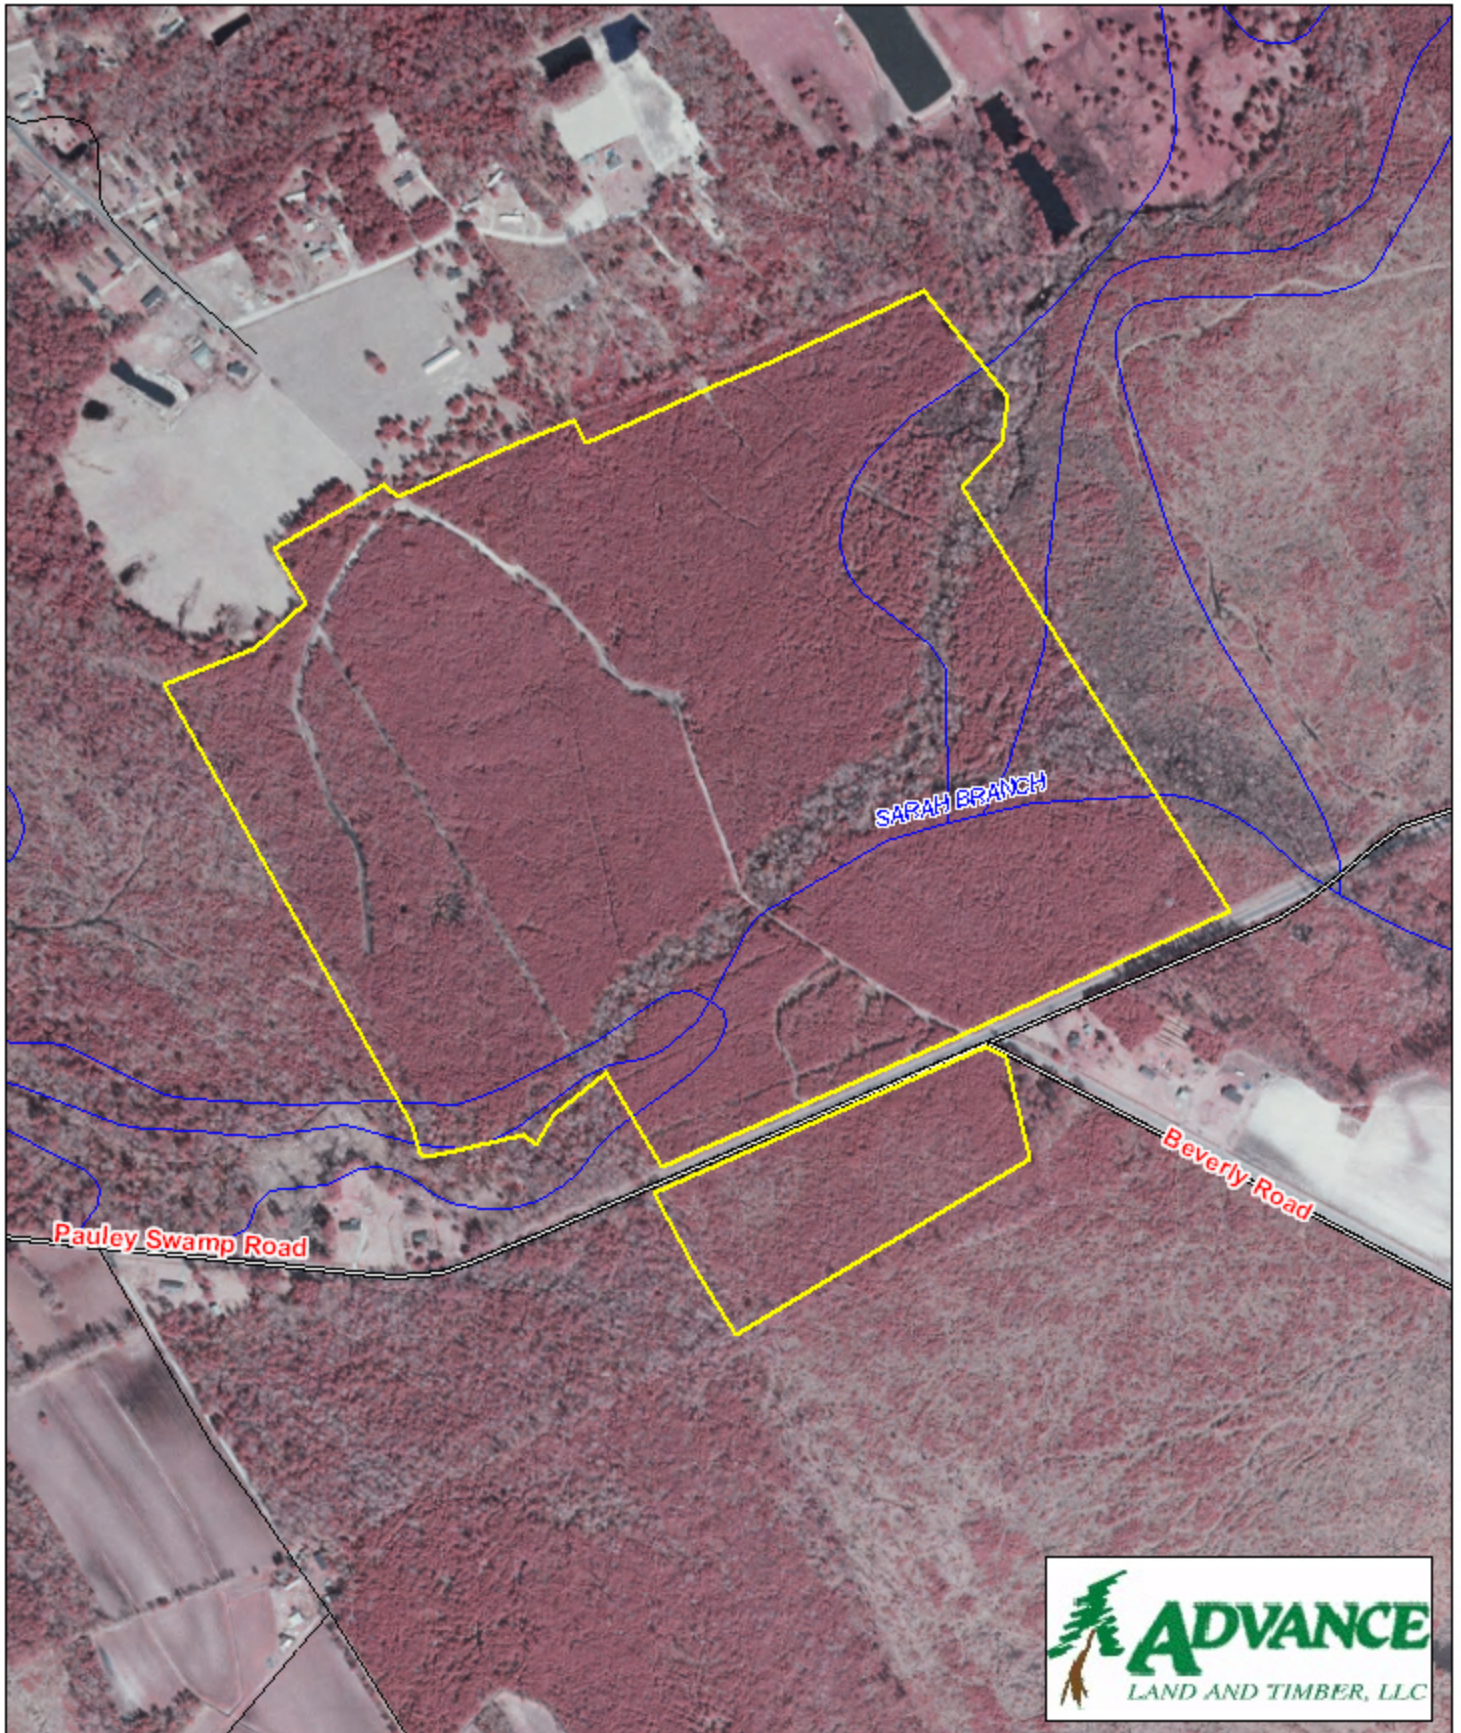

Tract BC14 - Bucks 1 Horry County, SC

1 inch = 660 feet
164.7 +/- acres

The information provided on this map is believed to be accurate and is based on the best information available at this time, however, this information is in no way guaranteed.