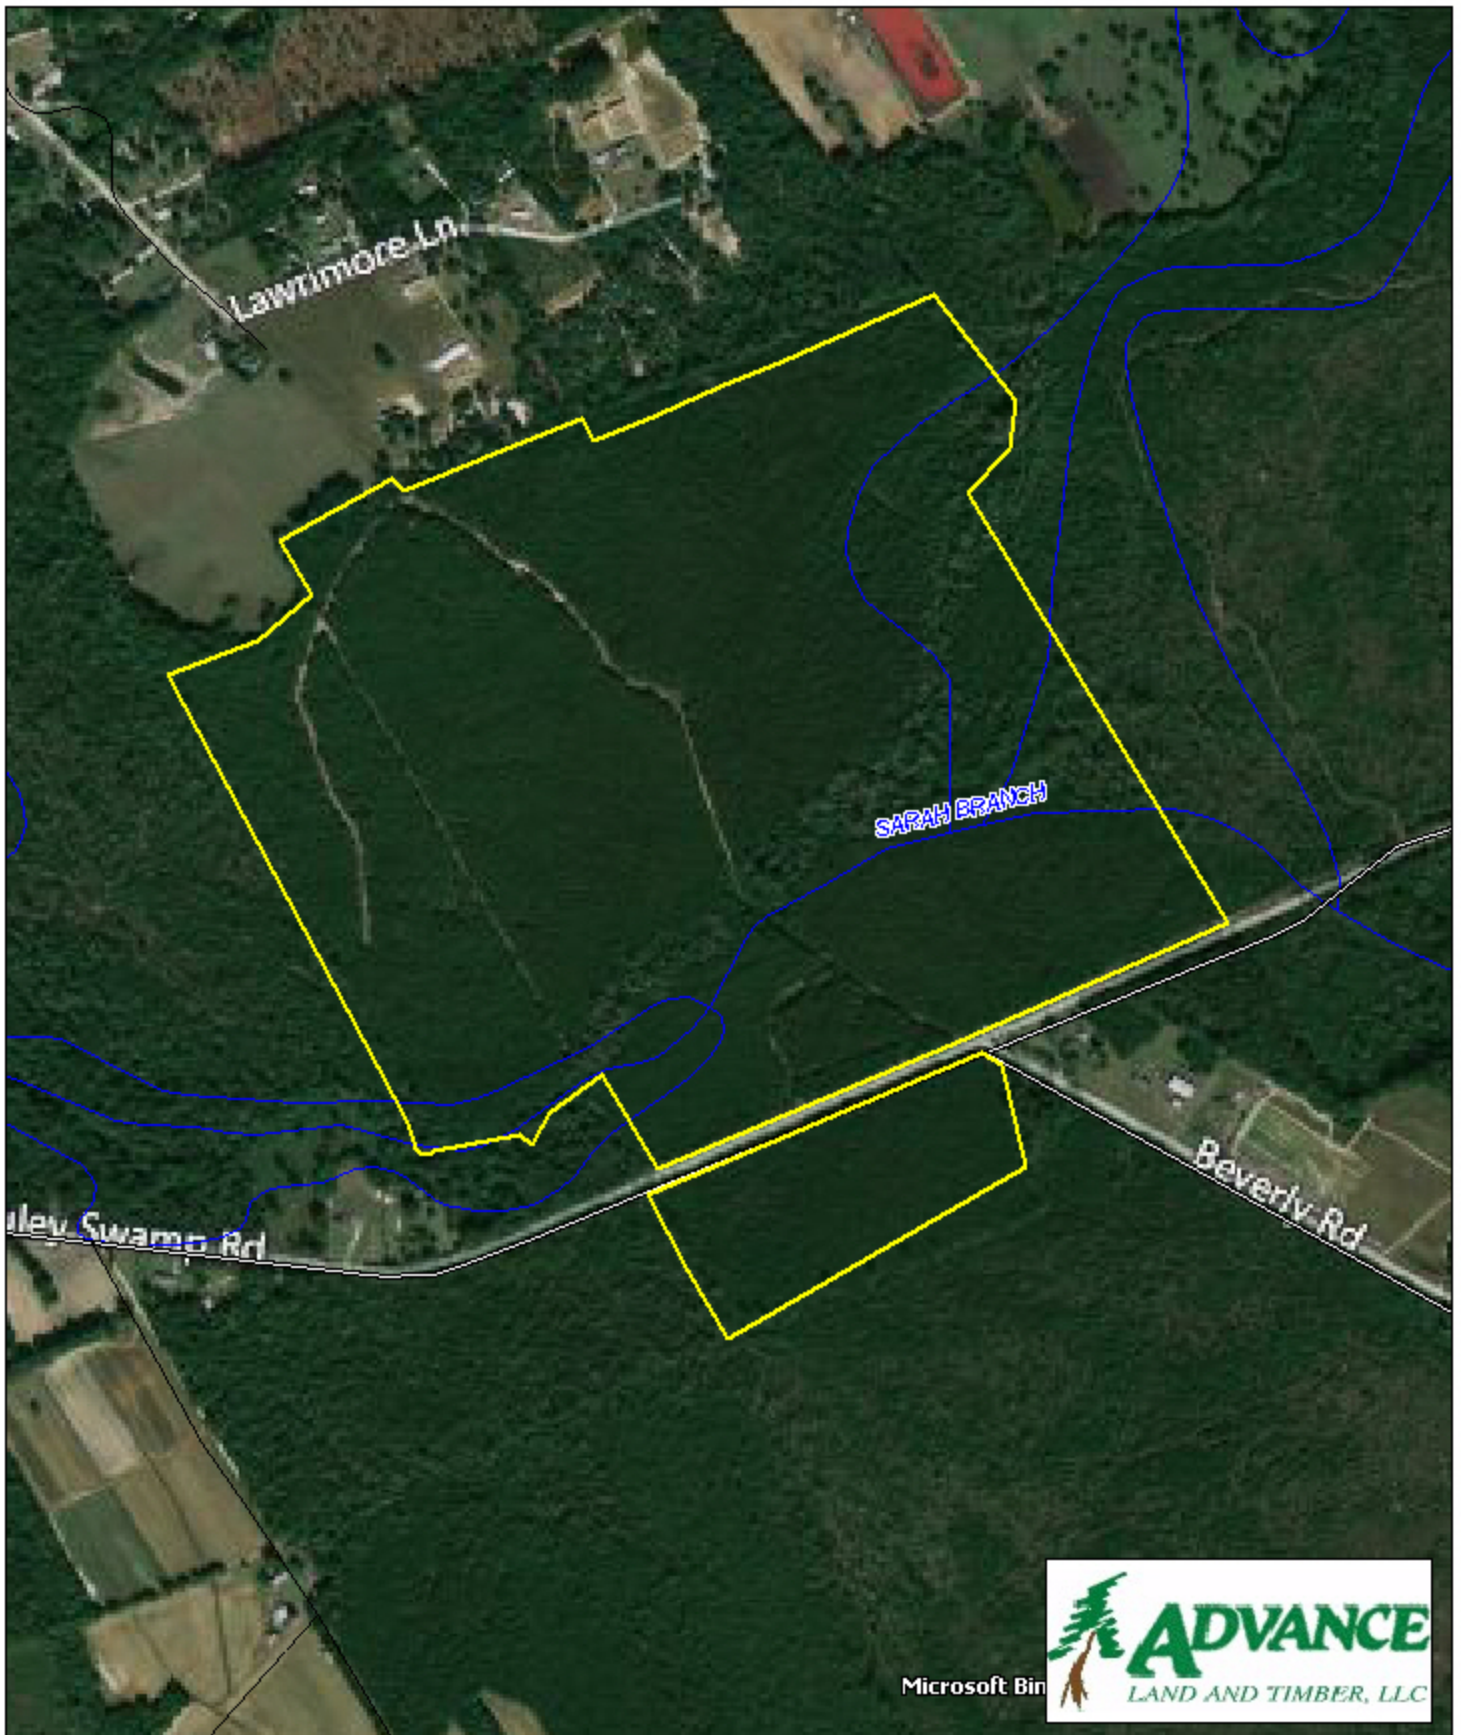

# Tract BC14 - Bucks 1 Horry County, SC

1 inch = 660 feet  
164.7 +/- acres

Microsoft Bin

The information provided on this map is believed to be accurate and is based on the best information available at this time, however, this information is in no way guaranteed.