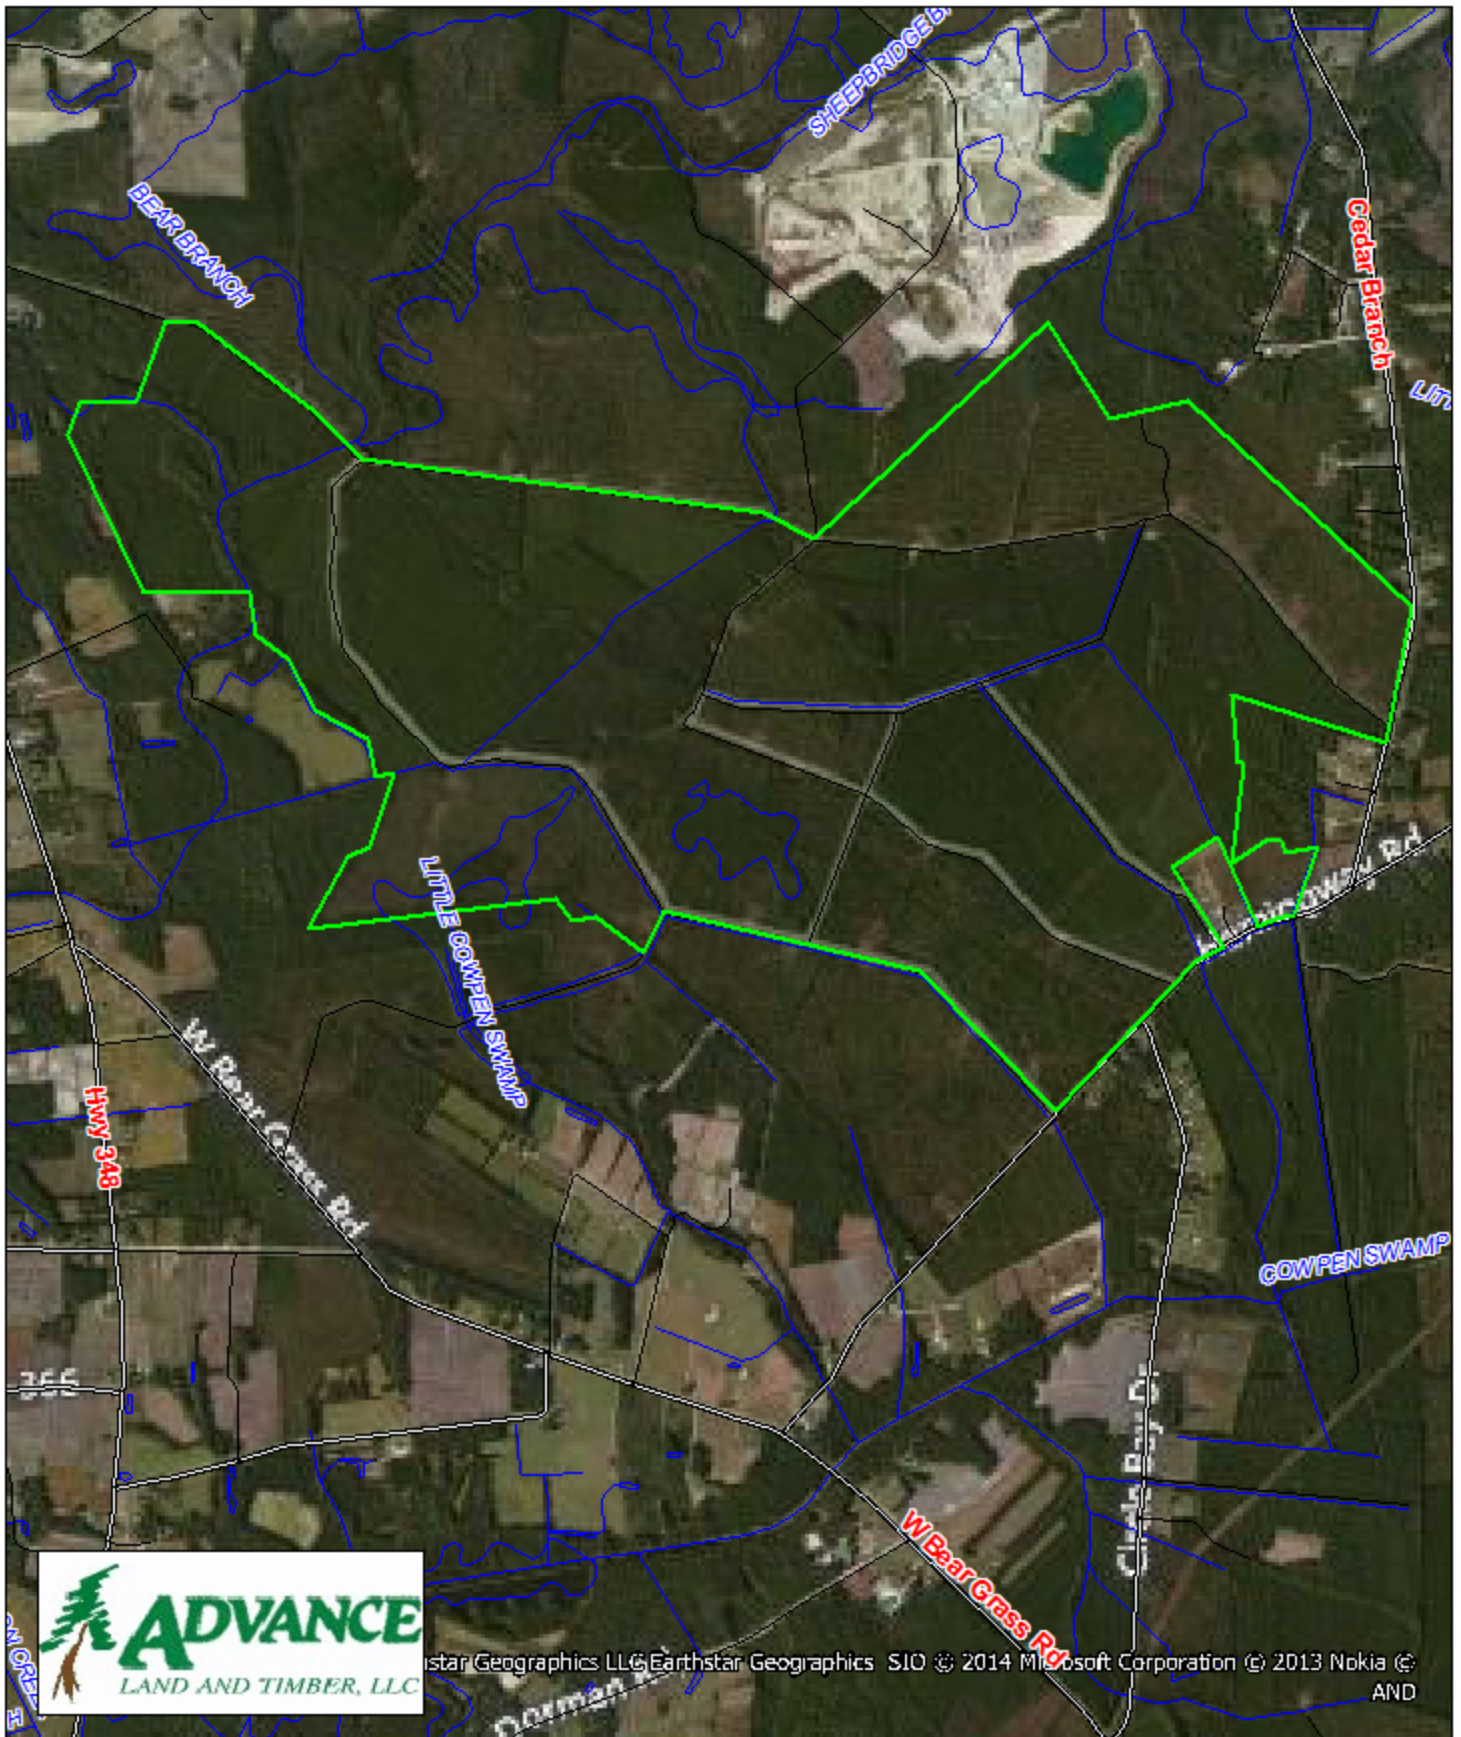

# Carolina Station - Parcel N

## Horry County, SC

1 inch = 2,400 feet  
1,941.9 +/- acres

Earthstar Geographics LLC Earthstar Geographics SIO © 2014 Microsoft Corporation © 2013 Nokia © AND

The information provided on this map is believed to be accurate and is based on the best information available at this time, however, this information is in no way guaranteed.