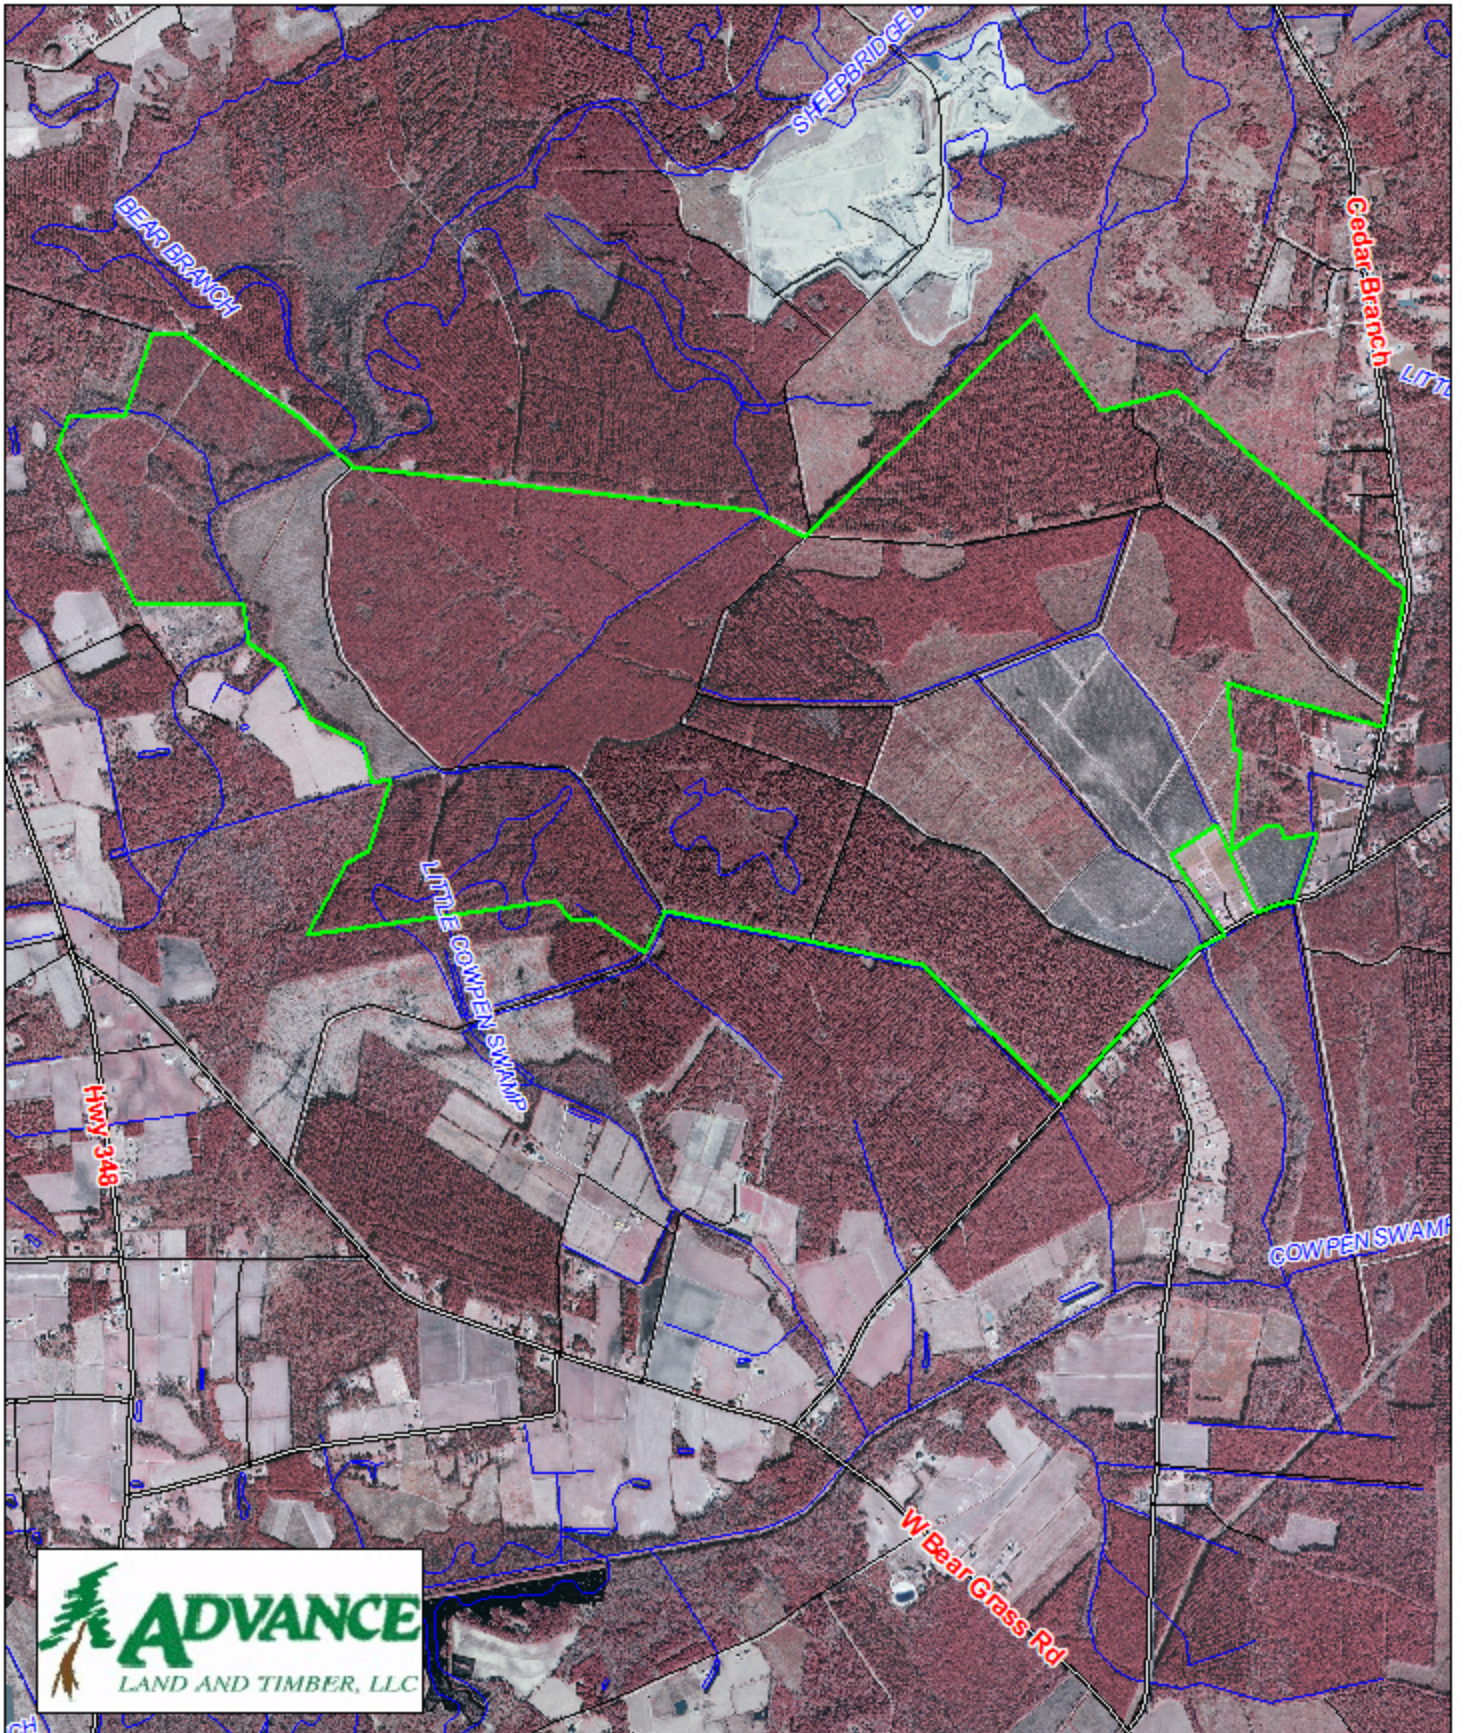

Carolina Station - Parcel N

Horry County, SC

1 inch = 2,400 feet
1,941.9 +/- acres

The information provided on this map is believed to be accurate and is based on the best information available at this time, however, this information is in no way guaranteed.