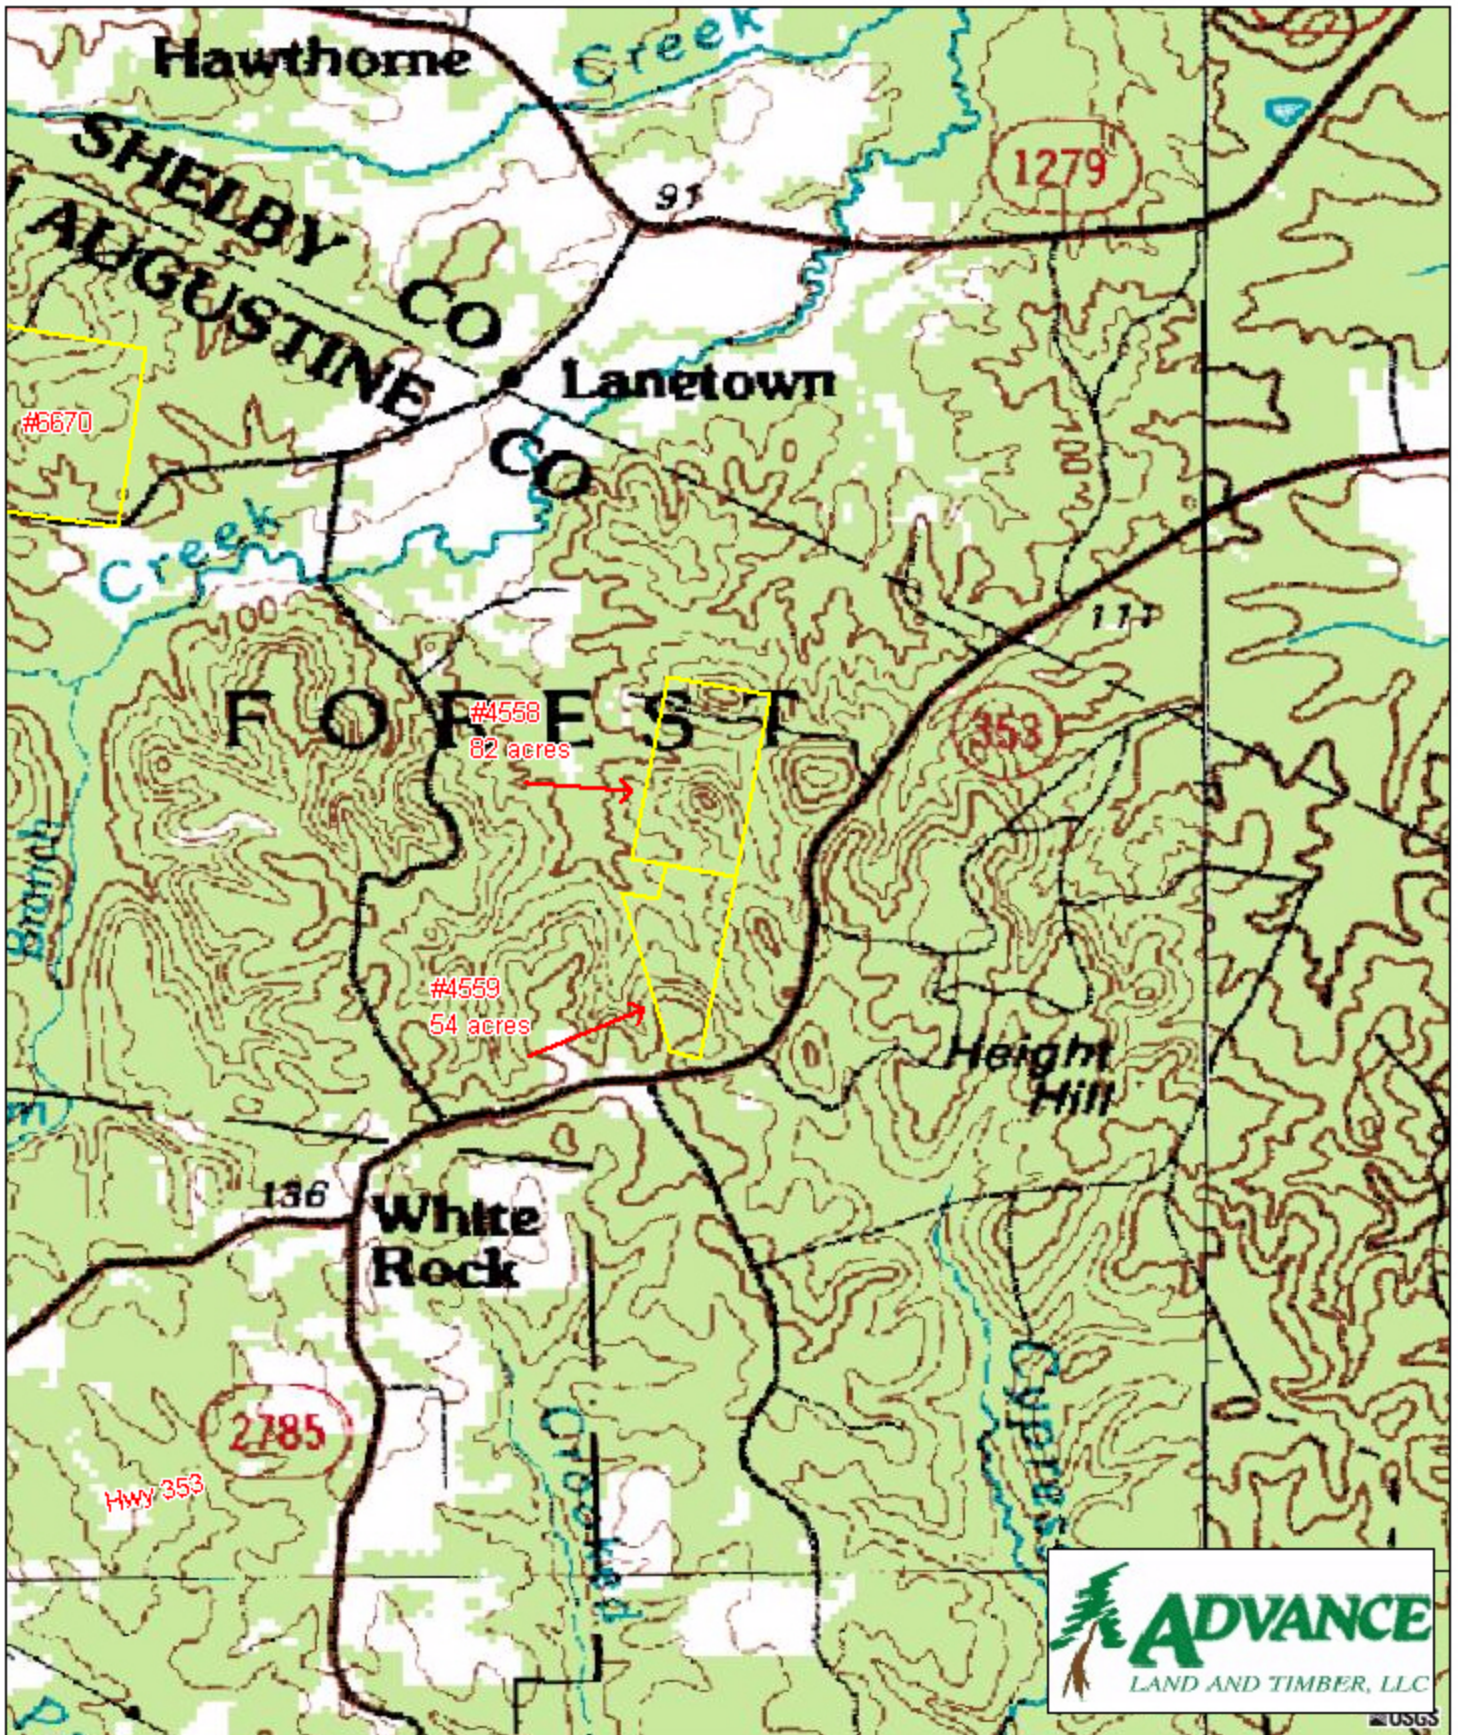

# Tracts #4558 and #4559 - San Augustine County, TX

136 +/- acres

USGS