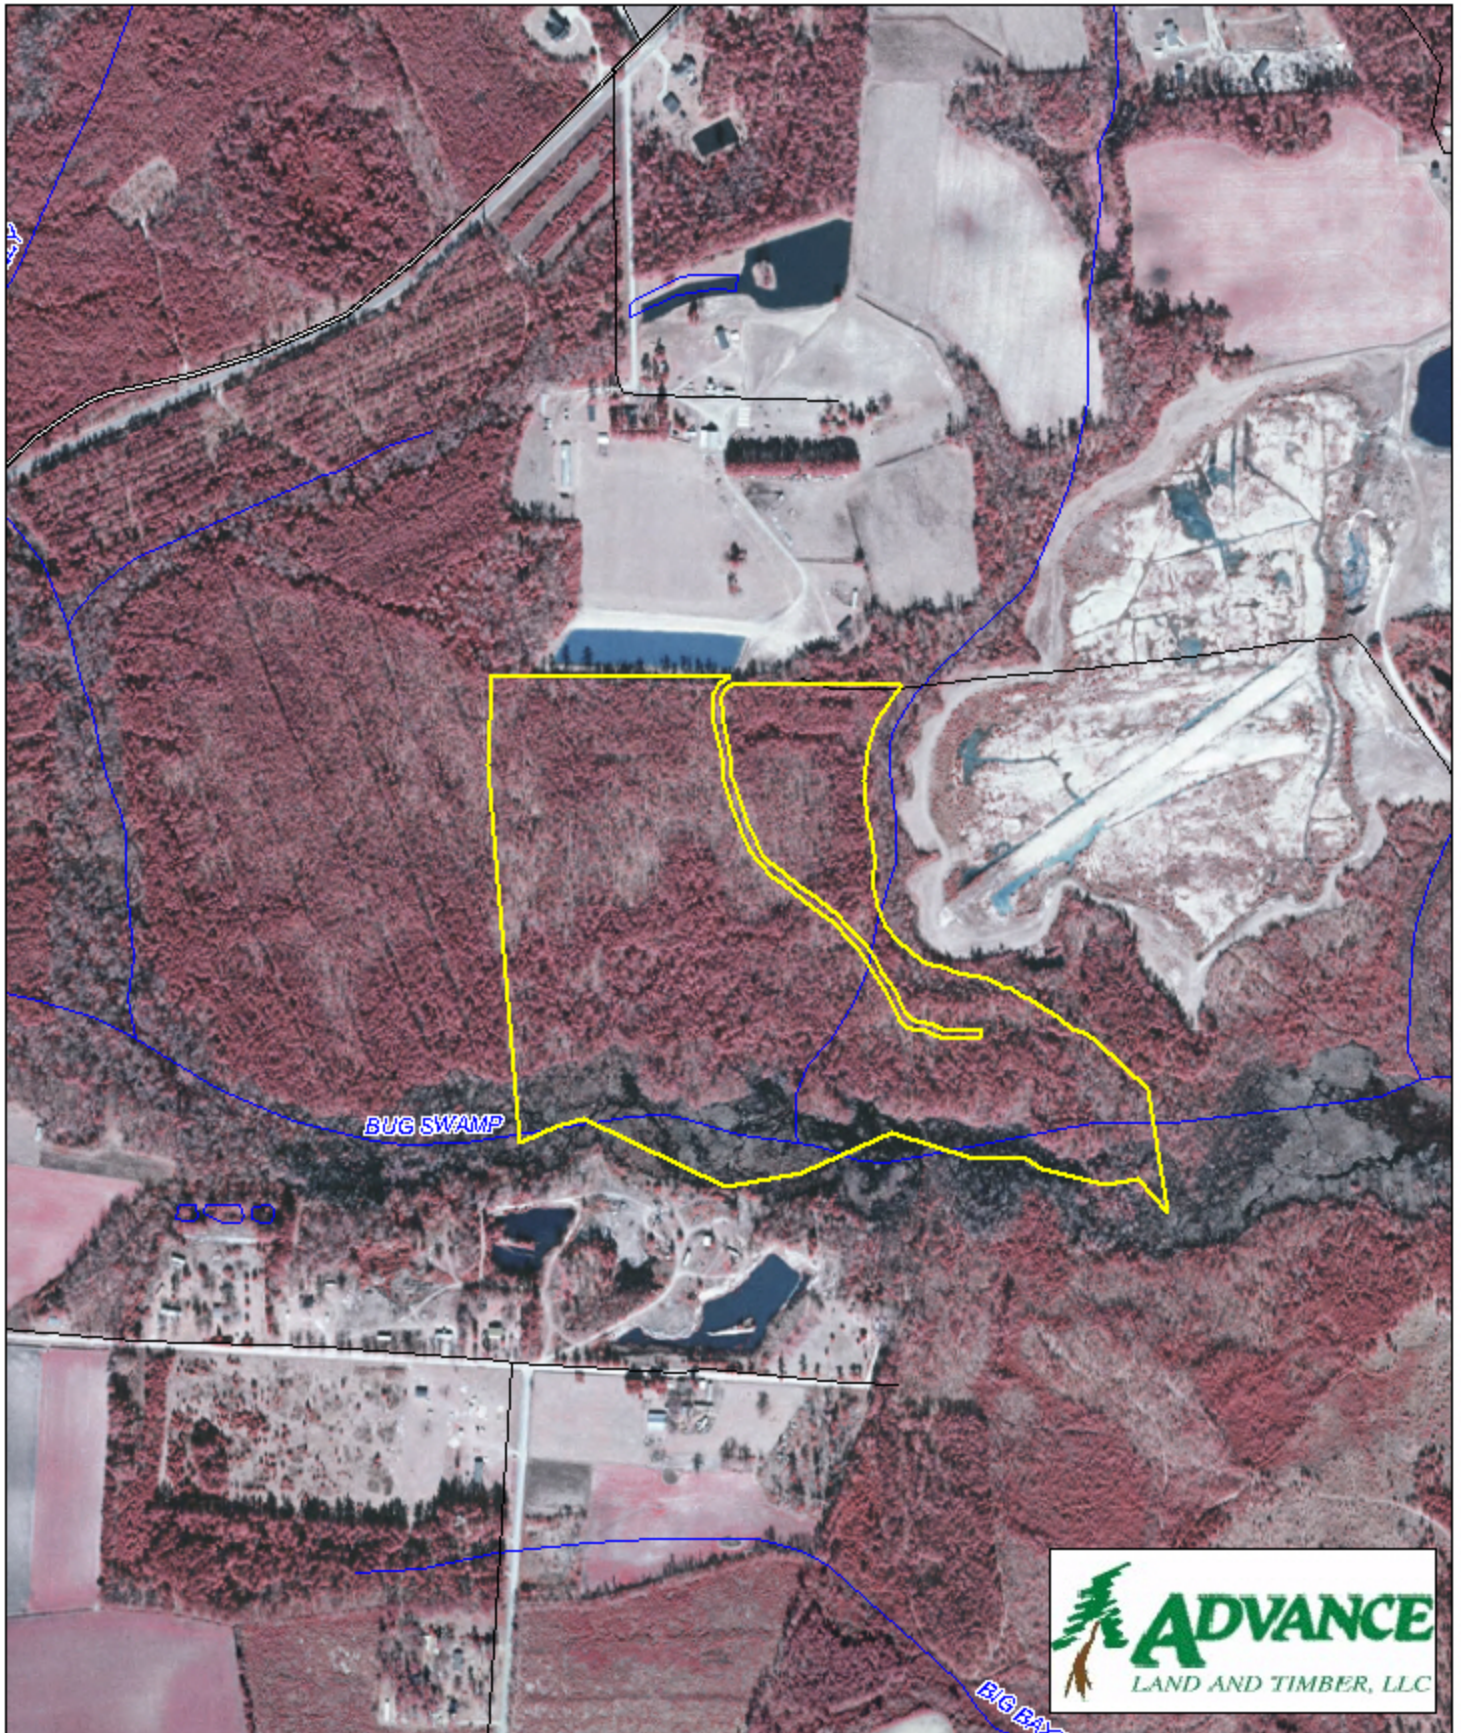

Tract BC10 - Bayboro 72 Horry County, SC

1 inch = 660 feet
62.70 +/- acres

The information provided on this map is believed to be accurate and is based on the best information available at this time, however, this information is in no way guaranteed.