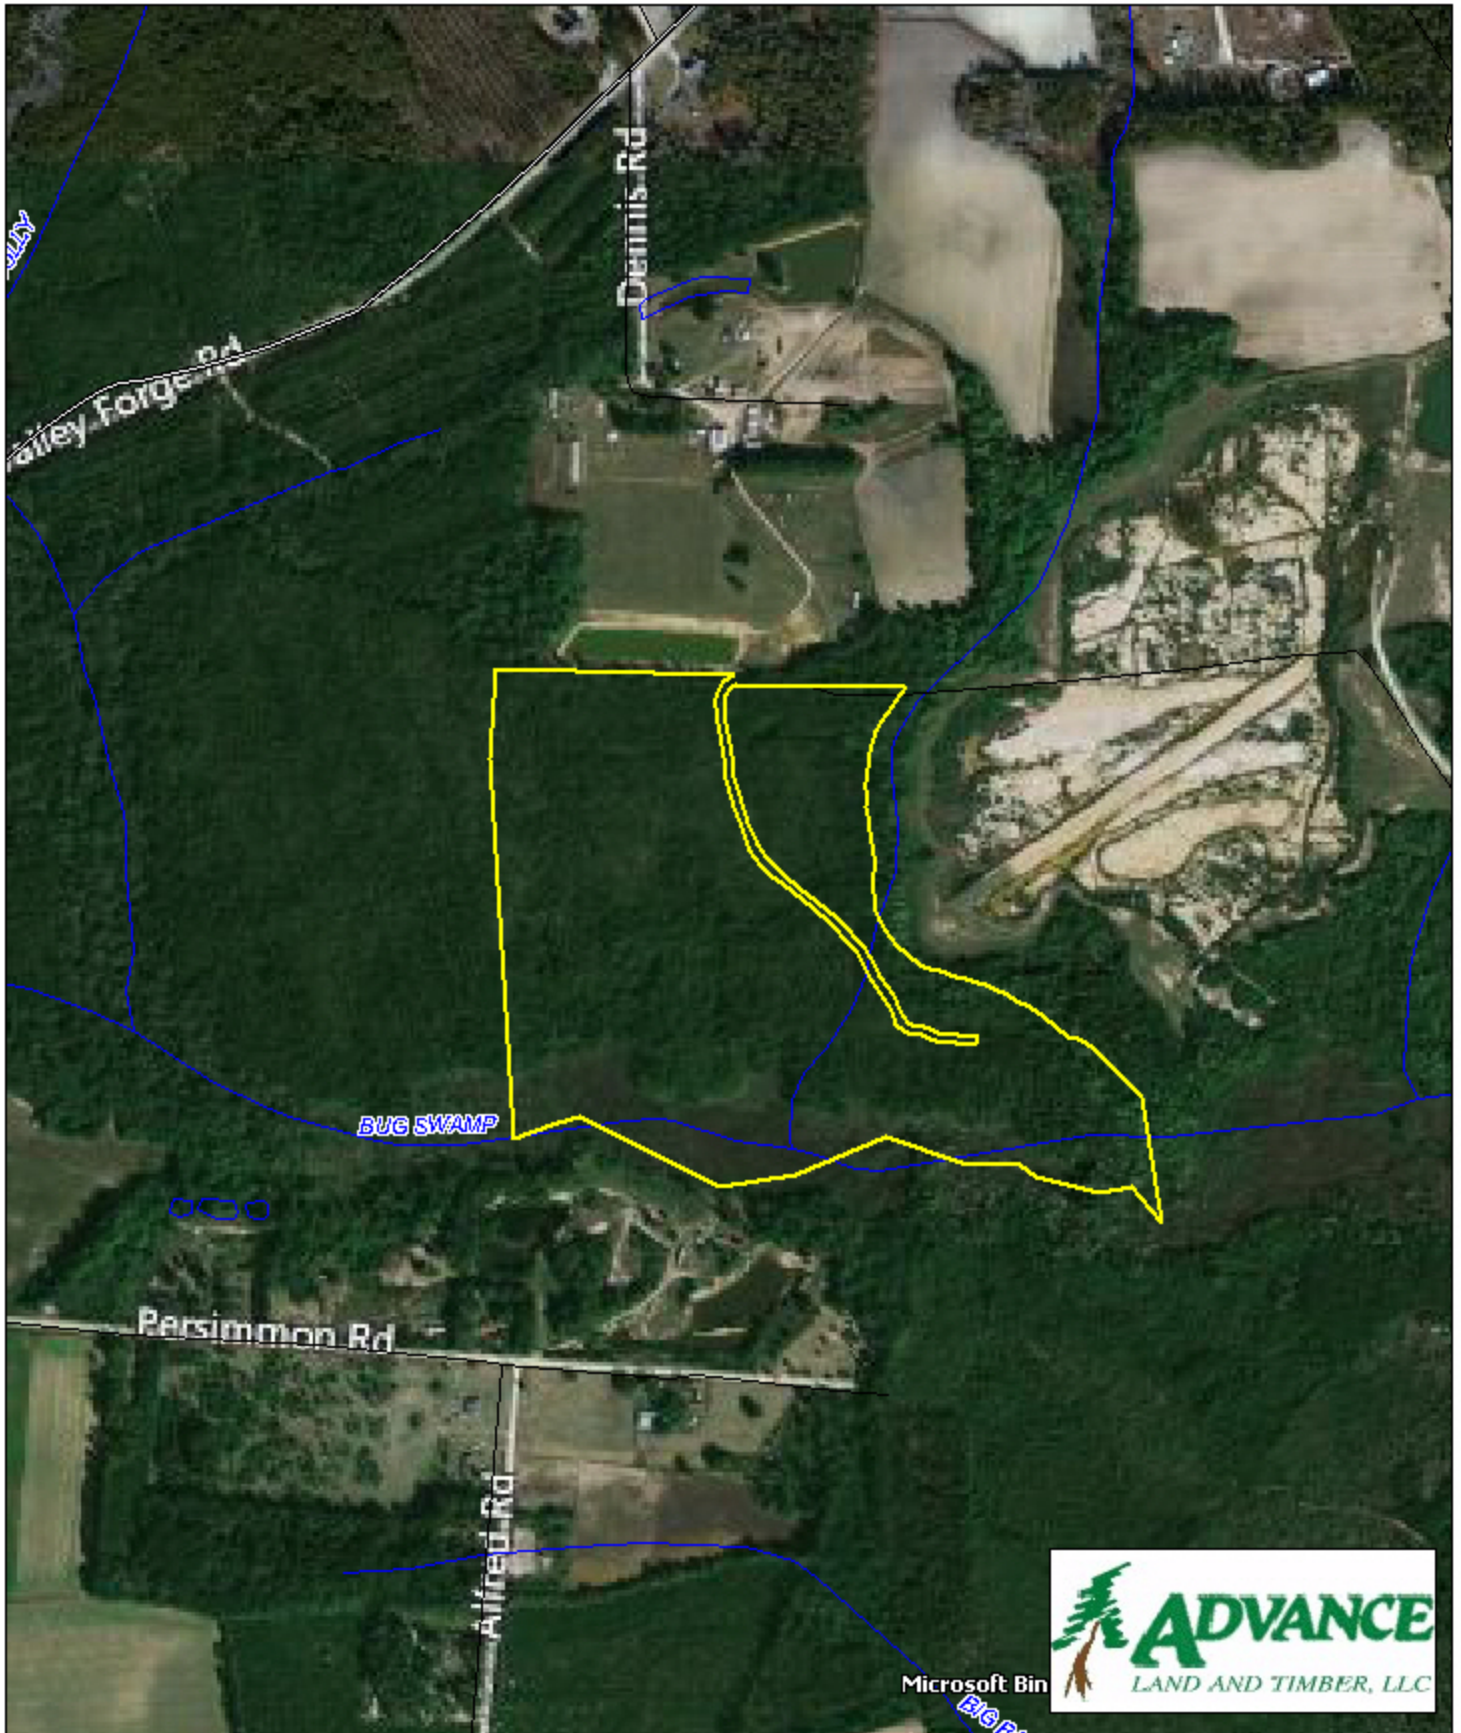

Tract BC10 - Bayboro 72 Horry County, SC

1 inch = 660 feet
62.70 +/- acres

The information provided on this map is believed to be accurate and is based on the best information available at this time, however, this information is in no way guaranteed.