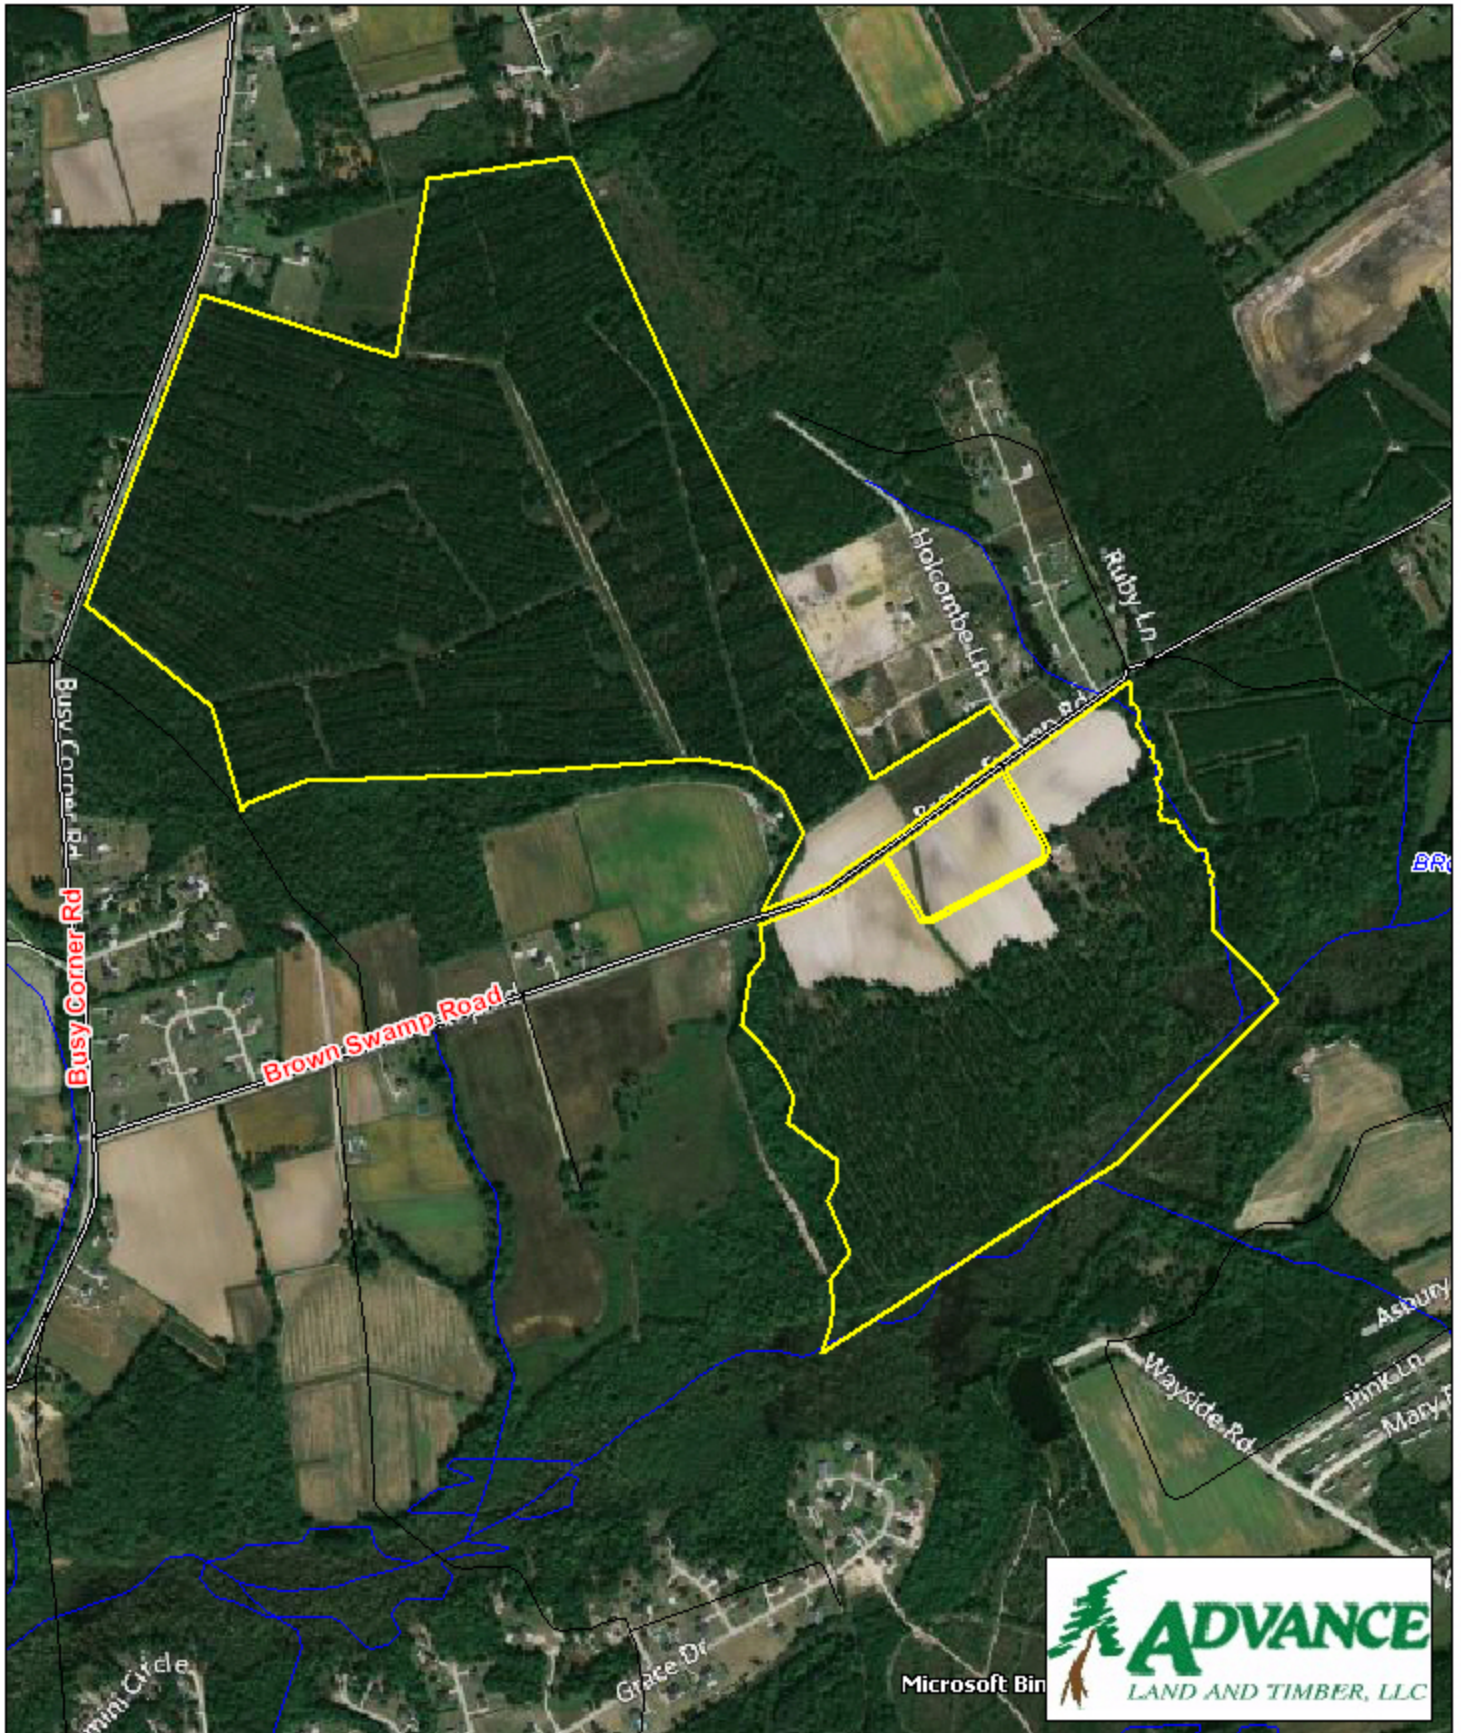

Tract BC39 - Dogbluff 2

Horry County, SC

1 inch = 990 feet
316.96 +/- acres

The information provided on this map is believed to be accurate and is based on the best information available at this time, however, this information is in no way guaranteed.