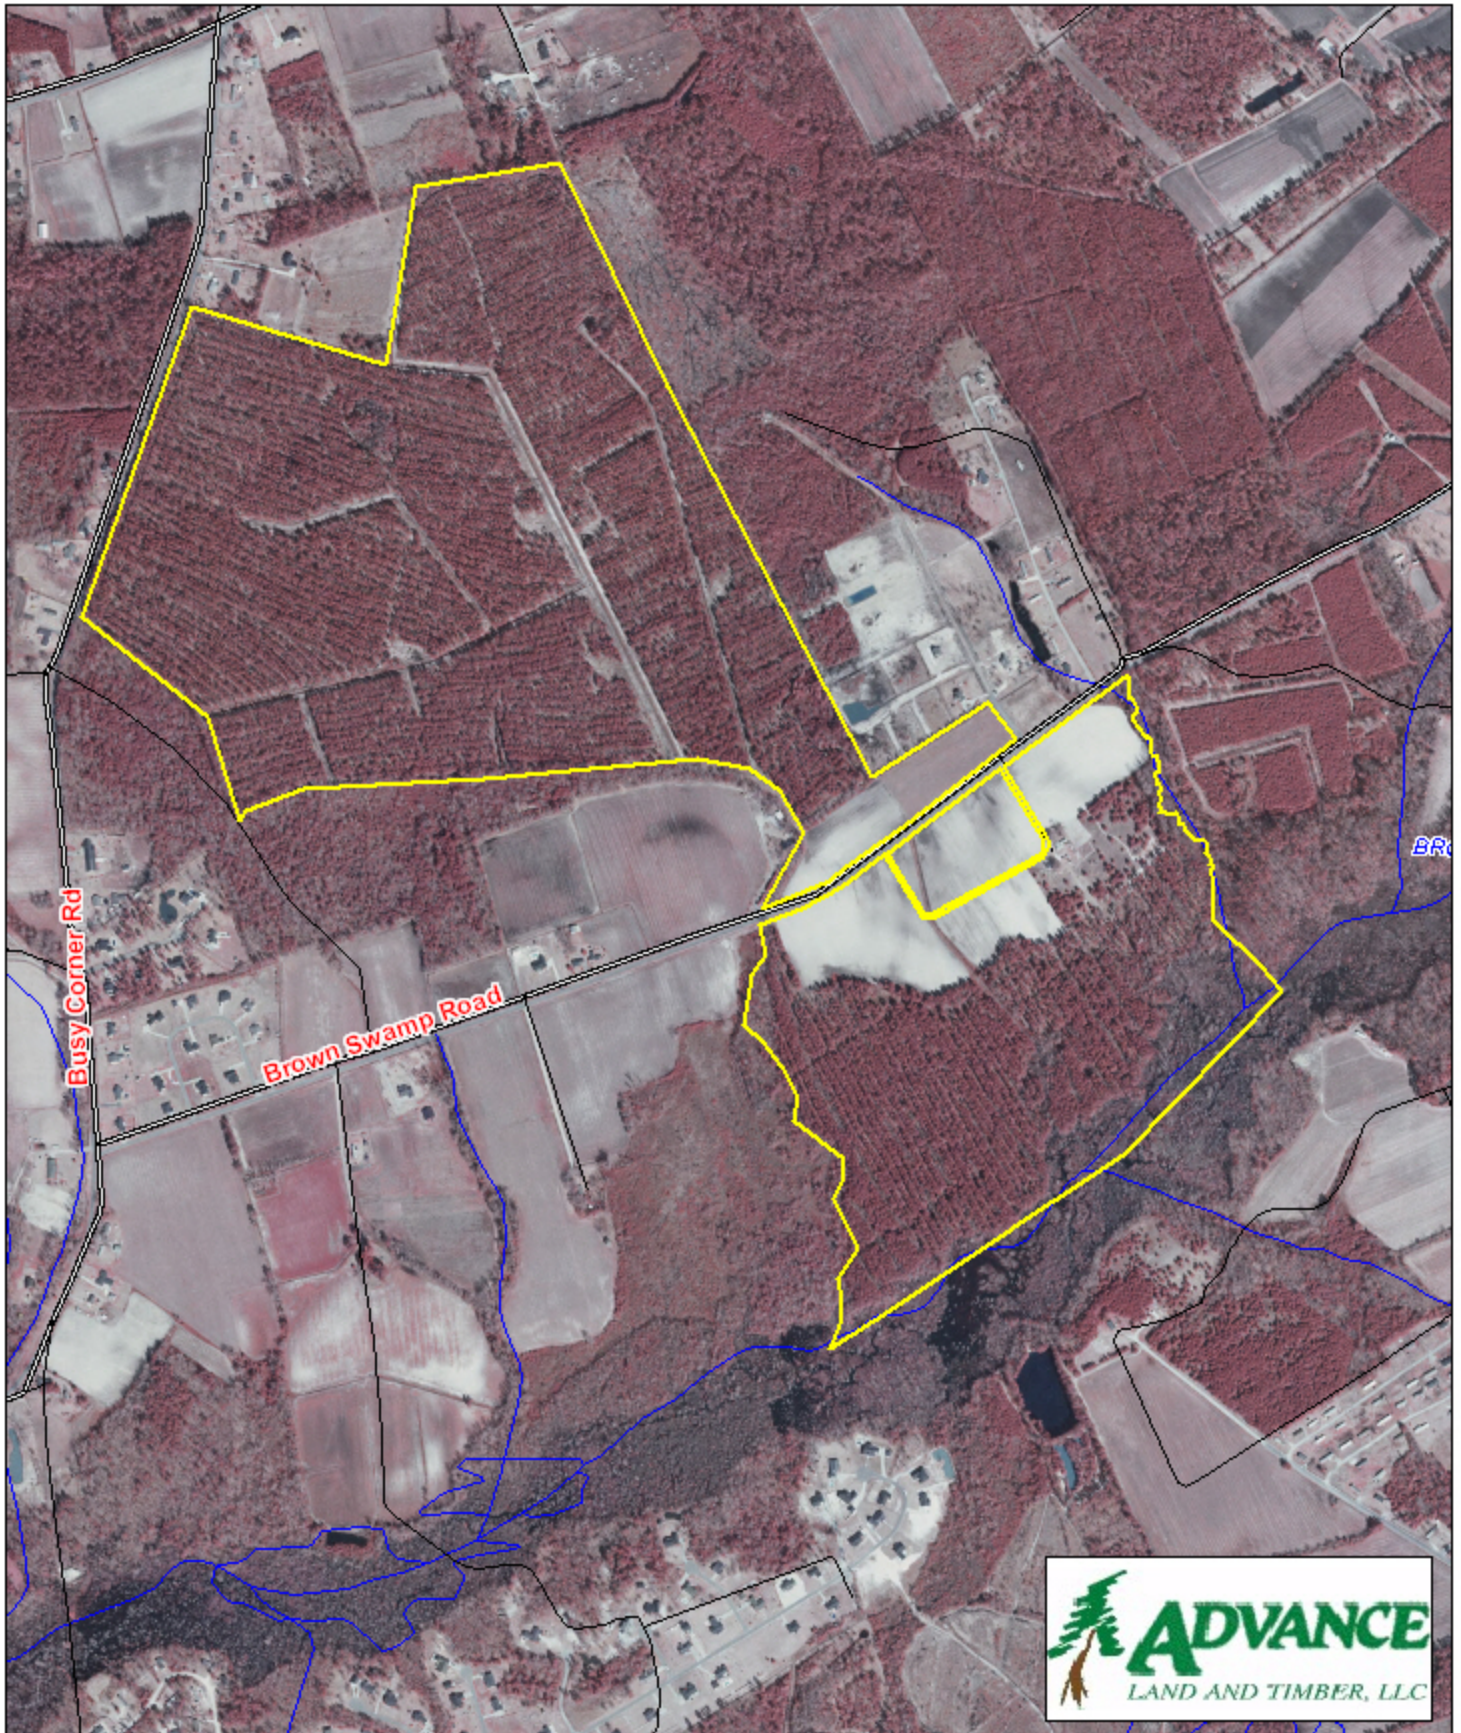

Tract BC39 - Dogbluff 2

Horry County, SC

1 inch = 990 feet
316.96 +/- acres

The information provided on this map is believed to be accurate and is based on the best information available at this time, however, this information is in no way guaranteed.