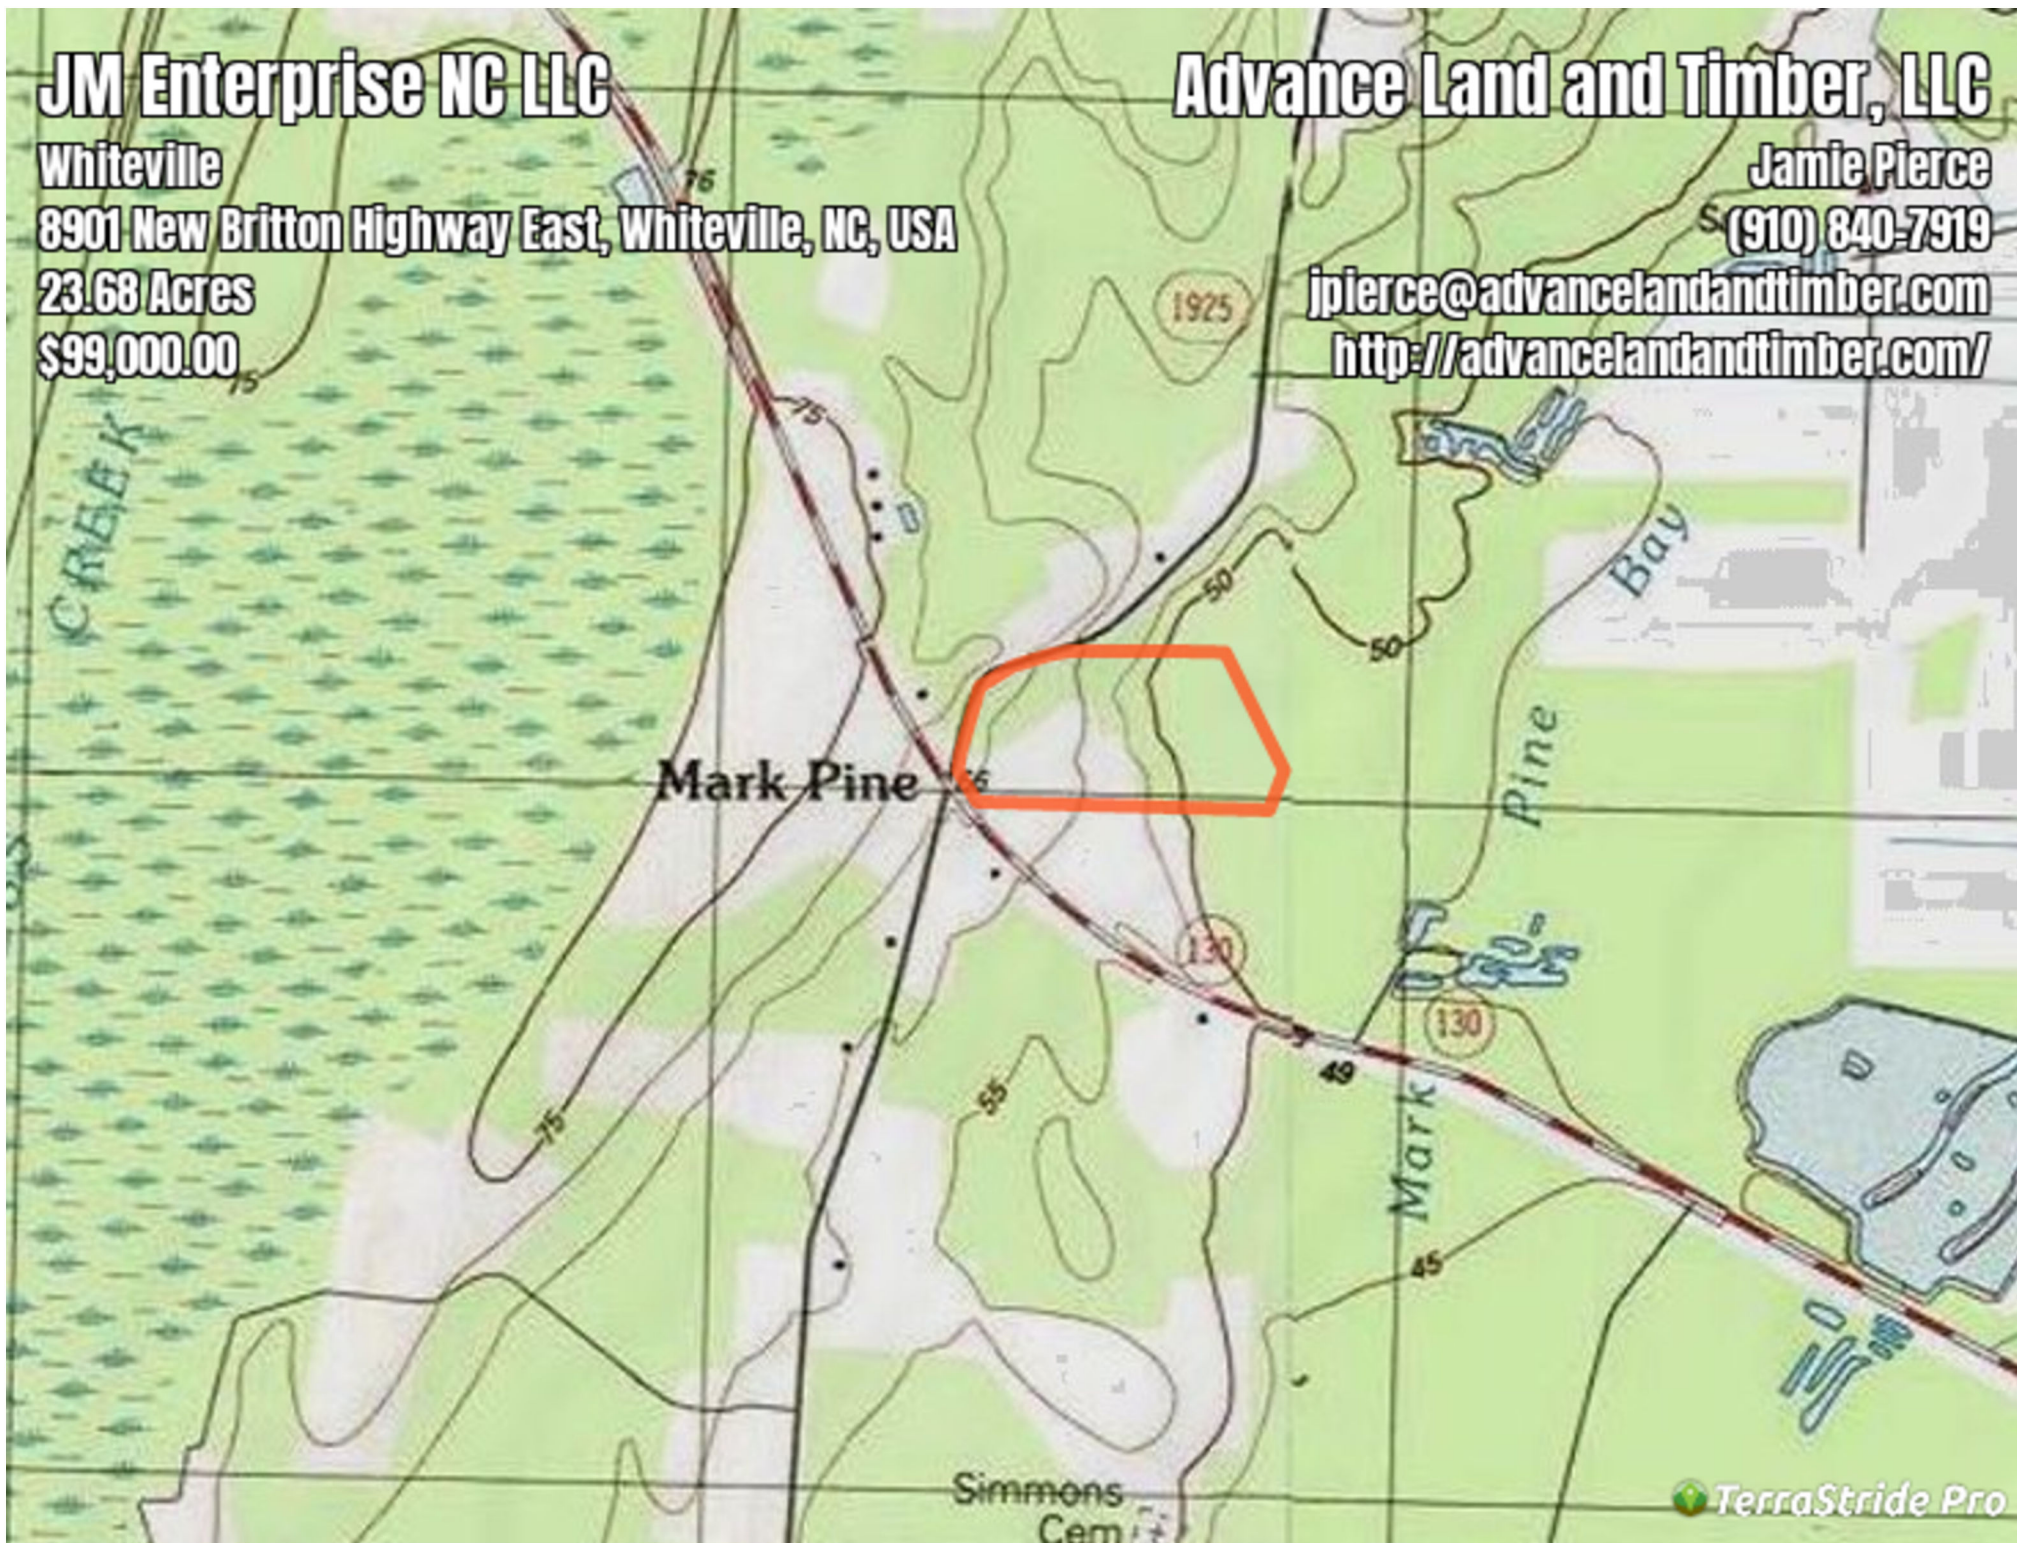

JM Enterprise NC LLC

Whiteville
8901 New Britton Highway East, Whiteville, NC, USA
23.68 Acres
$99,000.00

Advance Land and Timber, LLC

Jamie Pierce
(910) 840-7919
jpierce@advancelandandtimber.com
<http://advancelandandtimber.com/>

Mark Pine

Pine Bay

Simmons Cem

TerraStride Pro