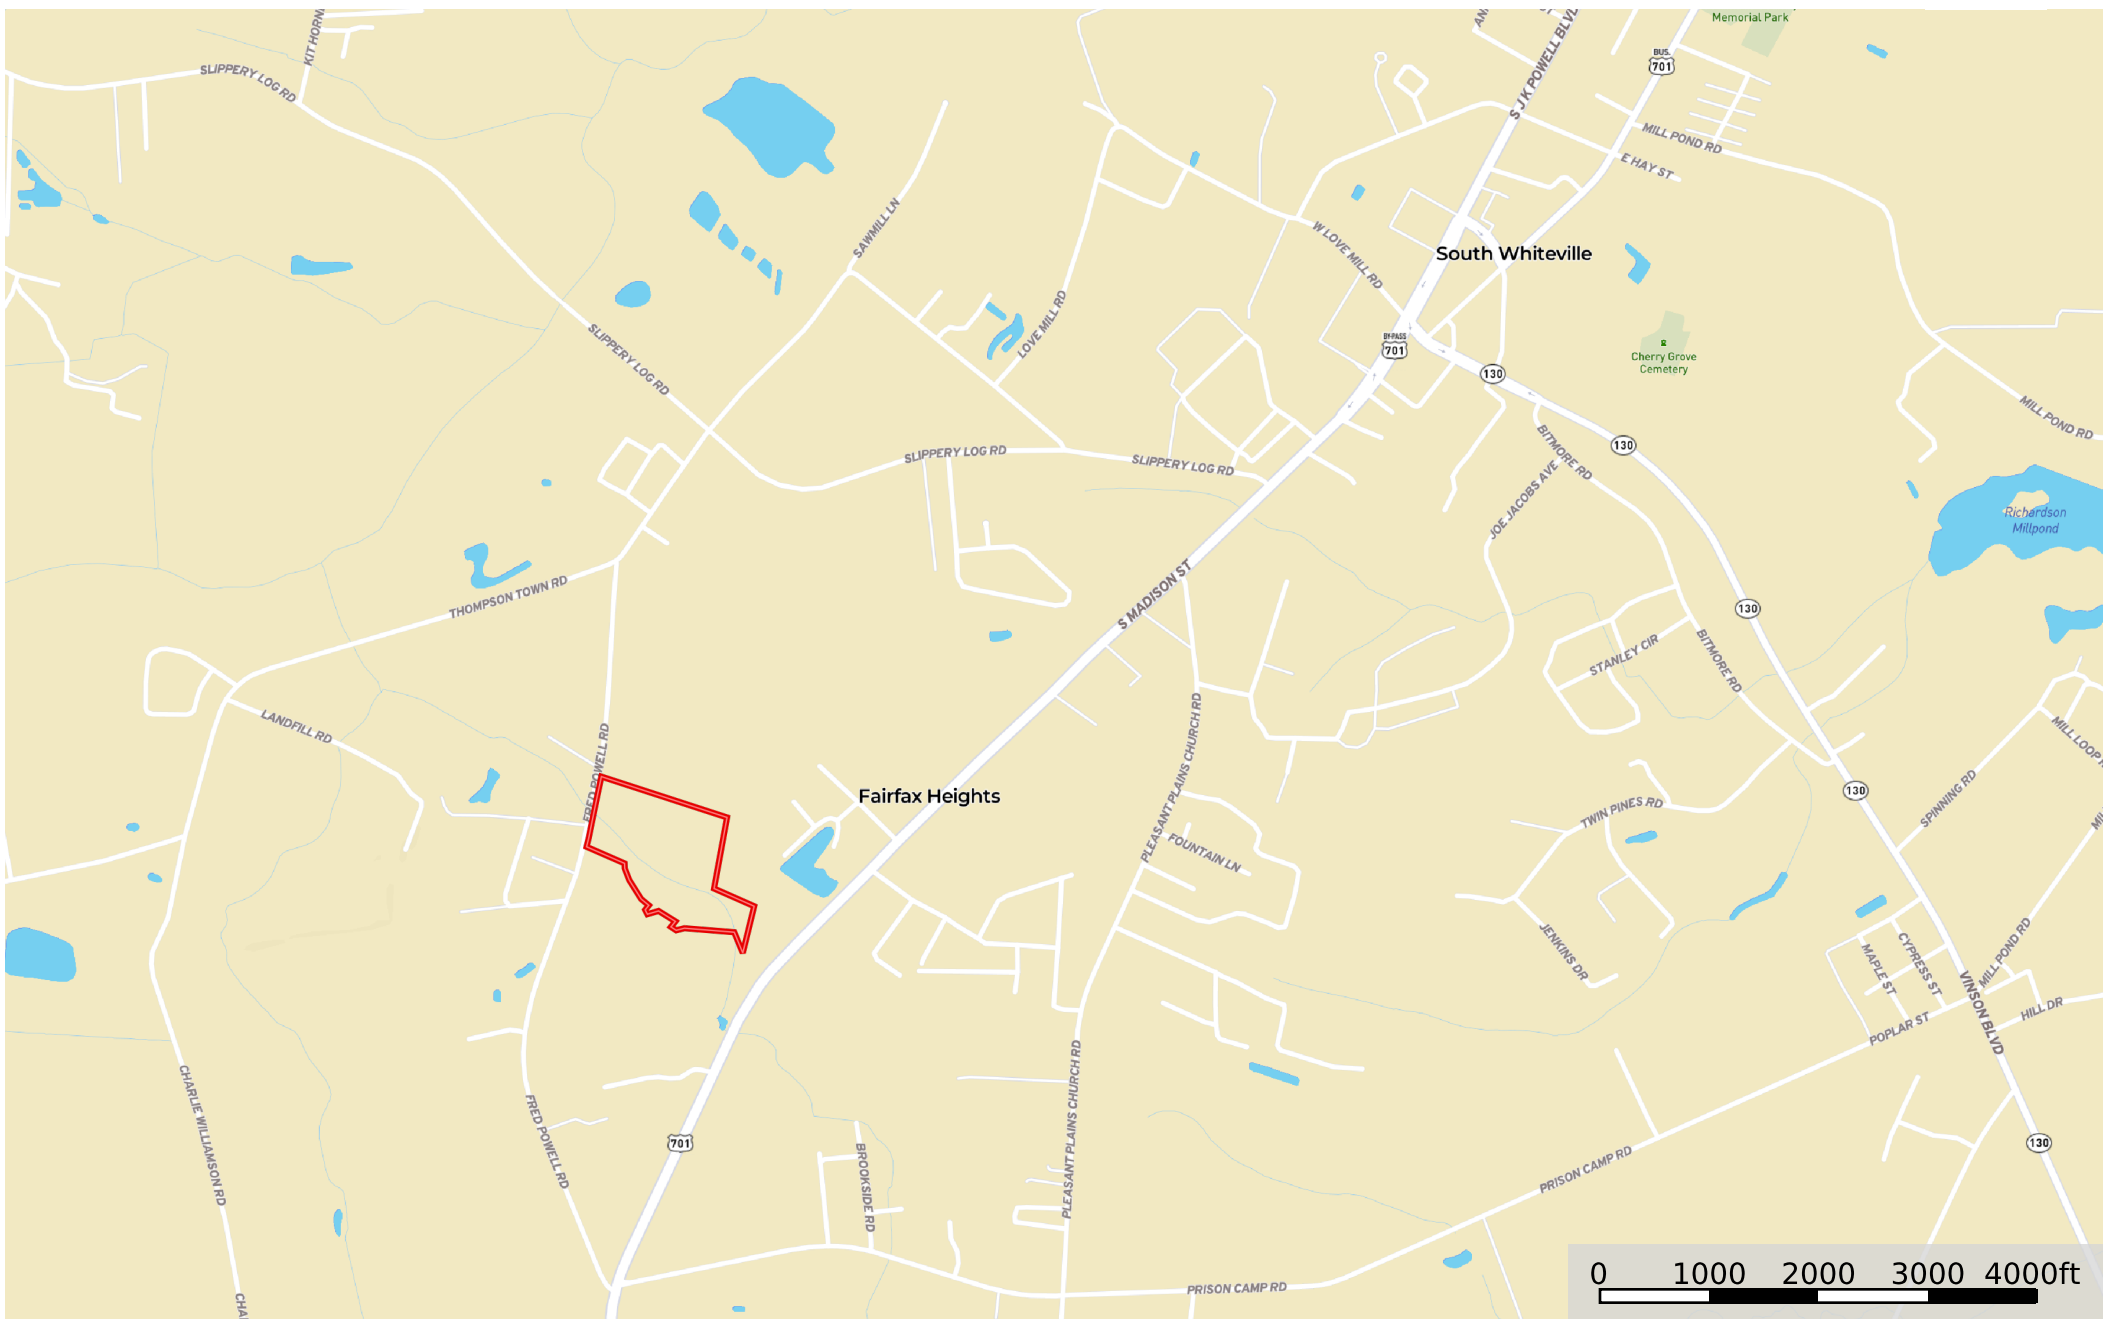

# C46-Columbus County, NC-Tedder (James B White Hwy)

North Carolina, 28.09 AC +/-

 Boundary