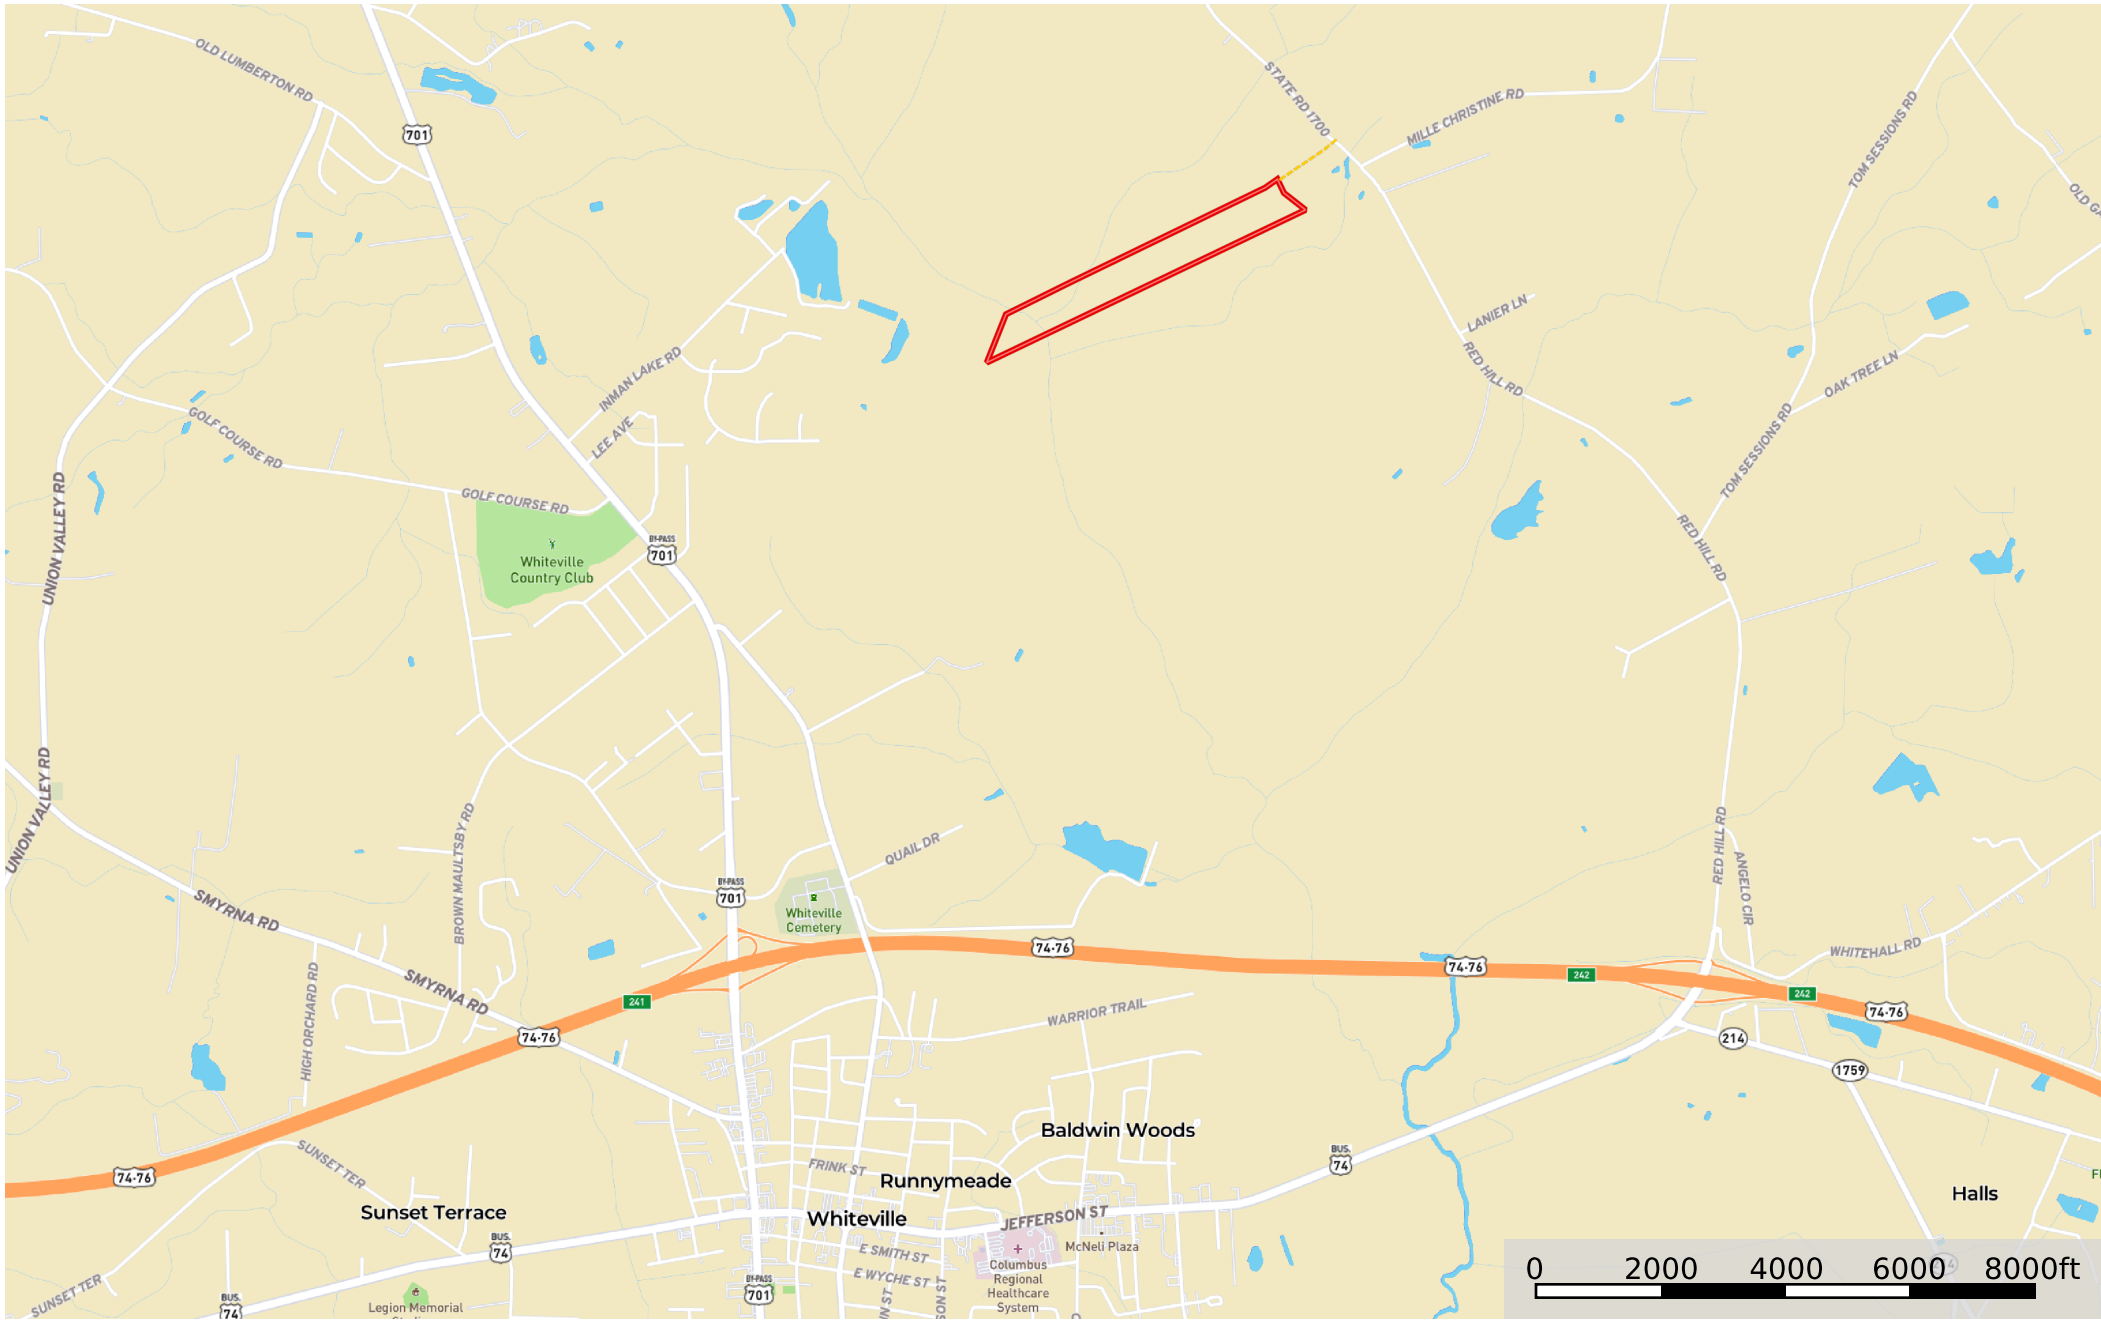

C51-Columbus Co-Sweet Potato Co

North Carolina, 71.23 AC +/-

--- Road / Trail □ Boundary