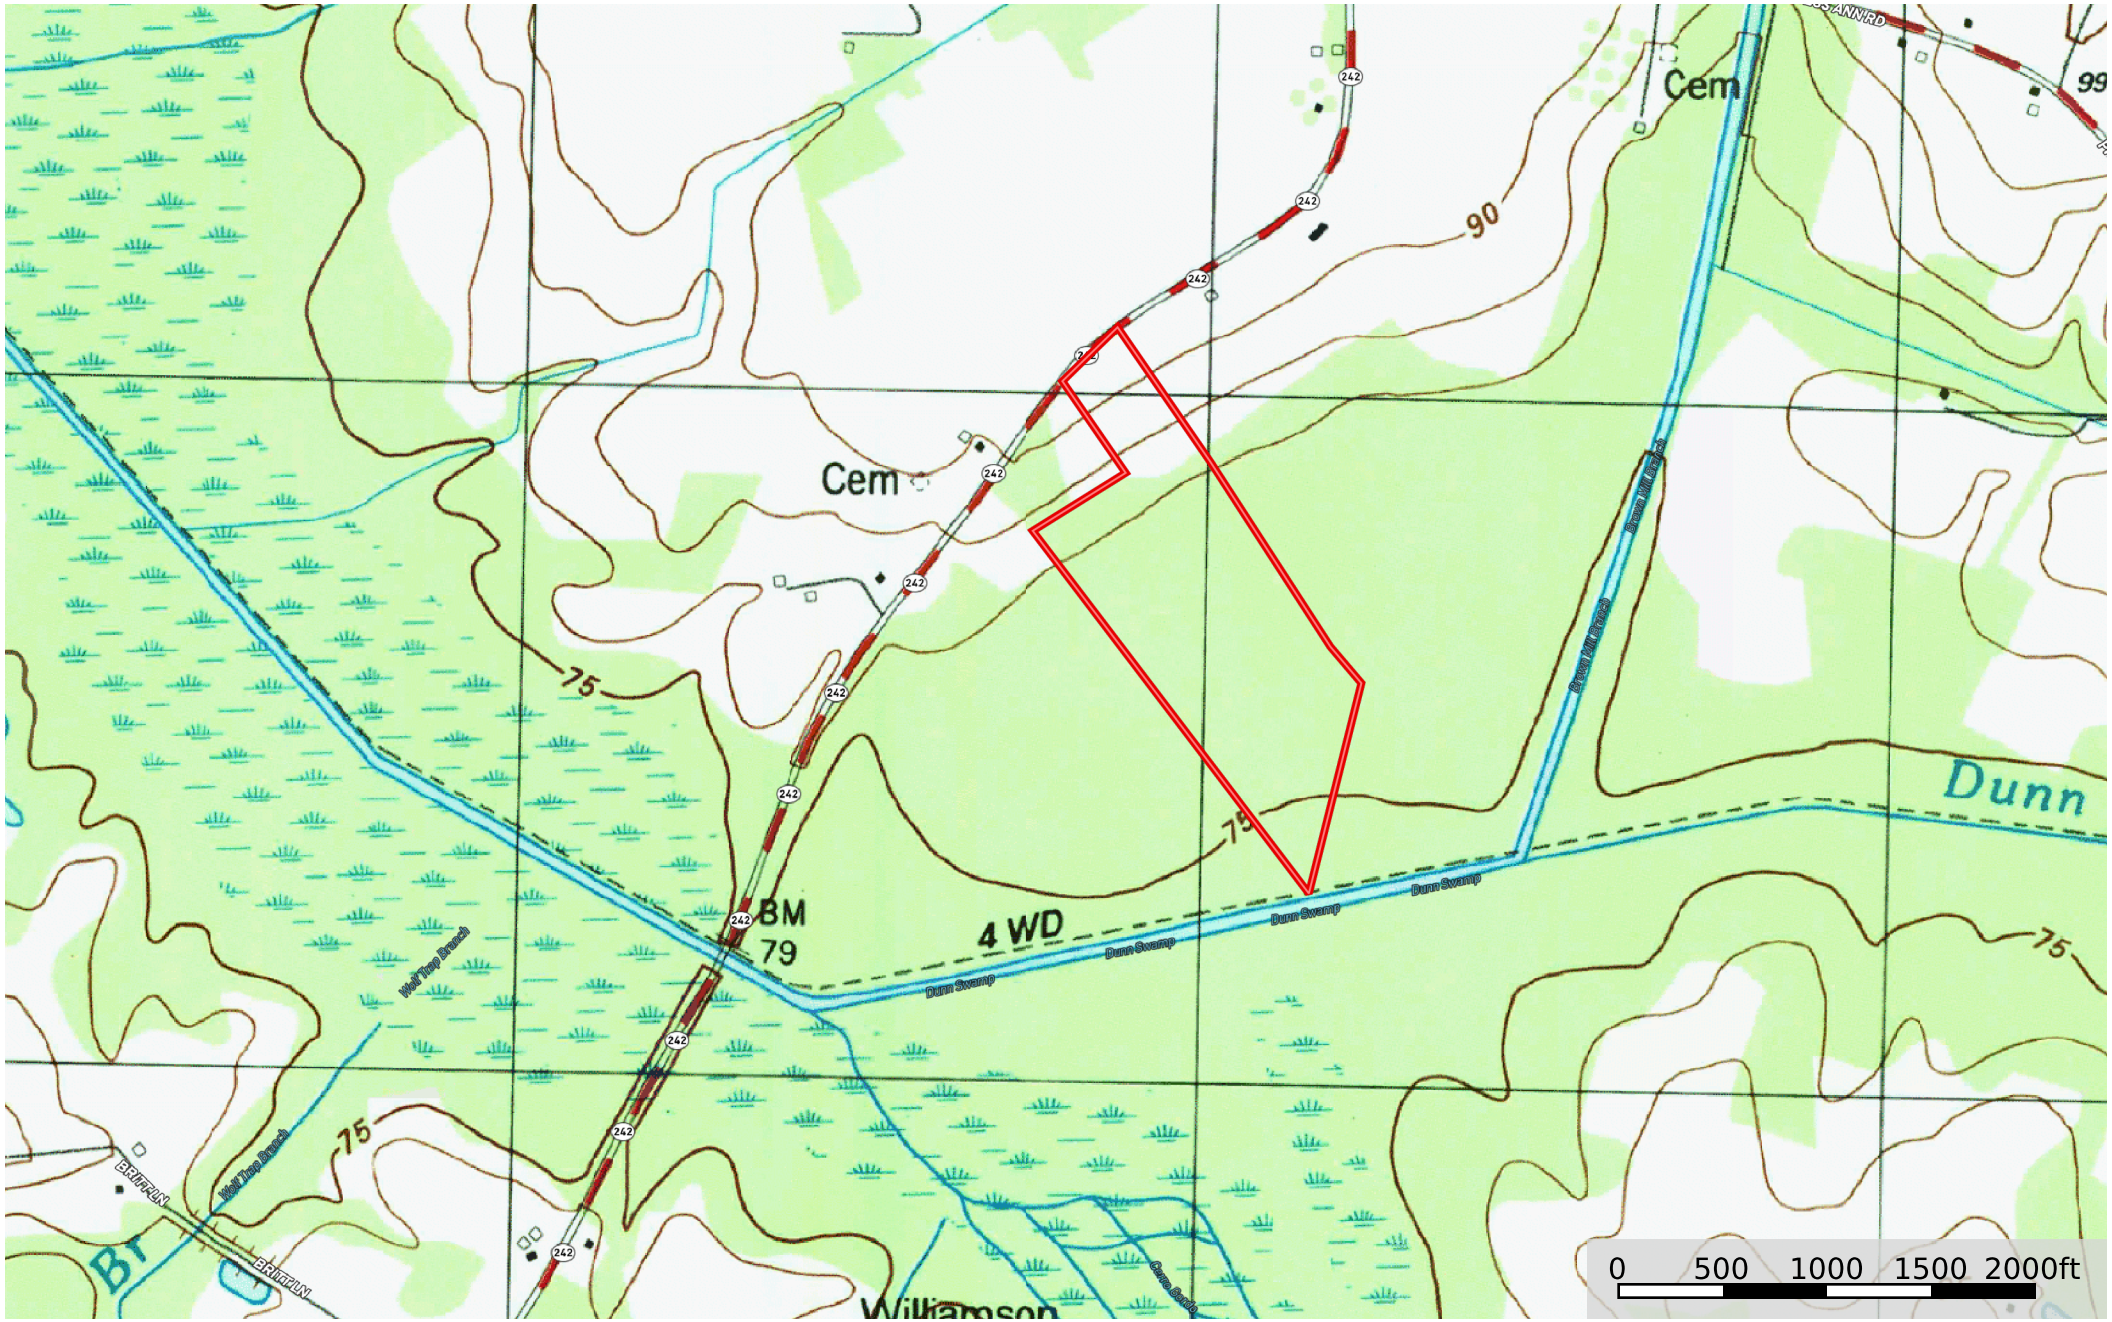

C92-Columbus Co-Dudney-40 ac
North Carolina, 40 AC +/-

Boundary