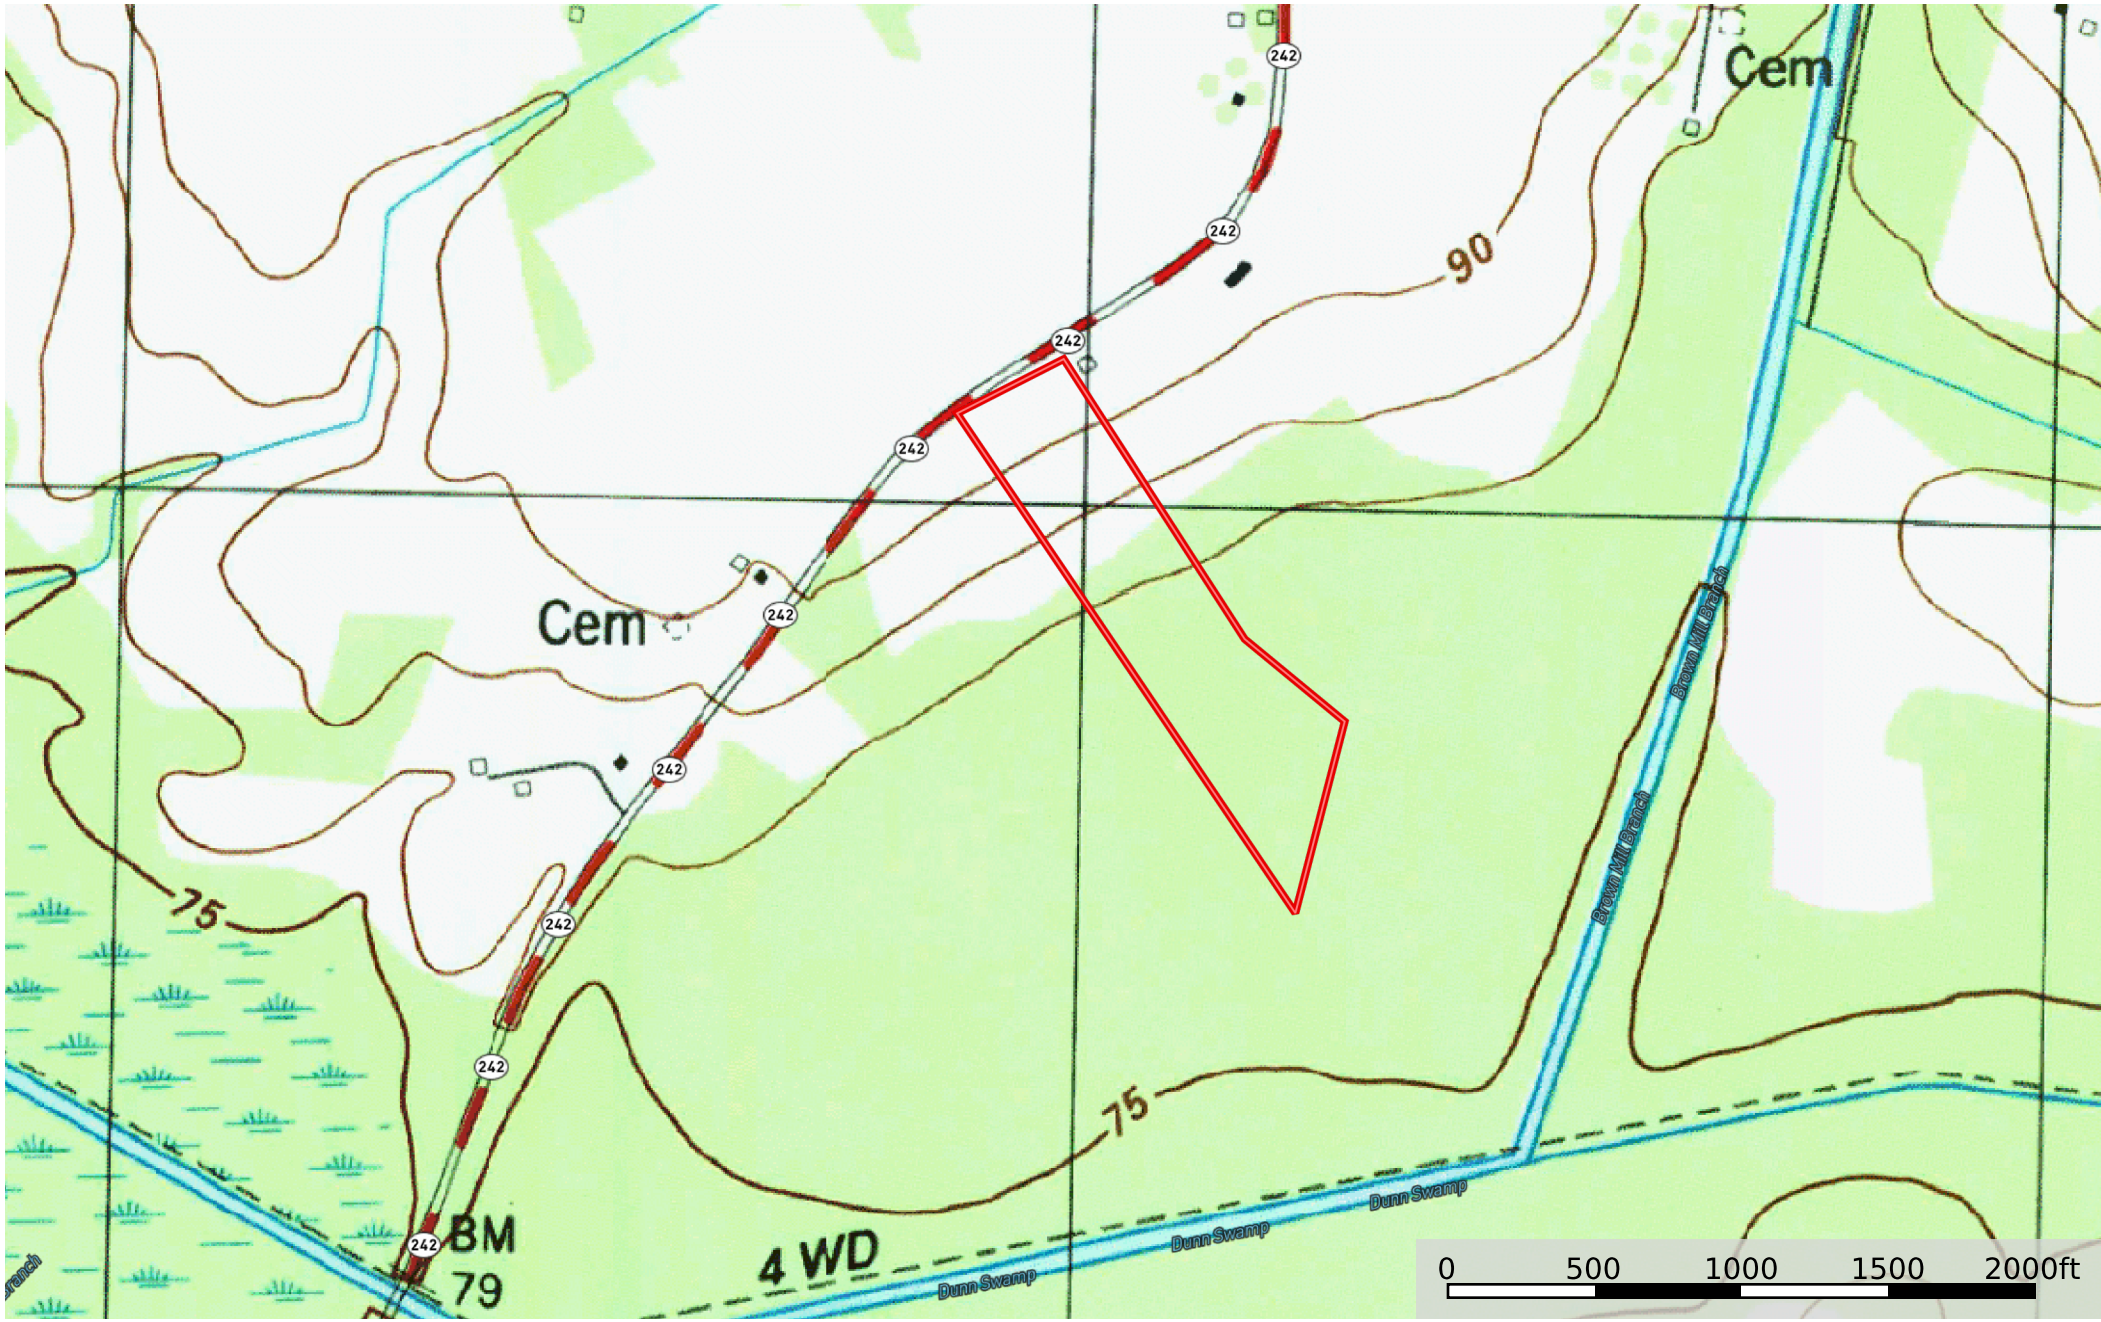

C91-Columbus Co-Dudney 17 acres  
North Carolina, 17 AC +/-

 Boundary