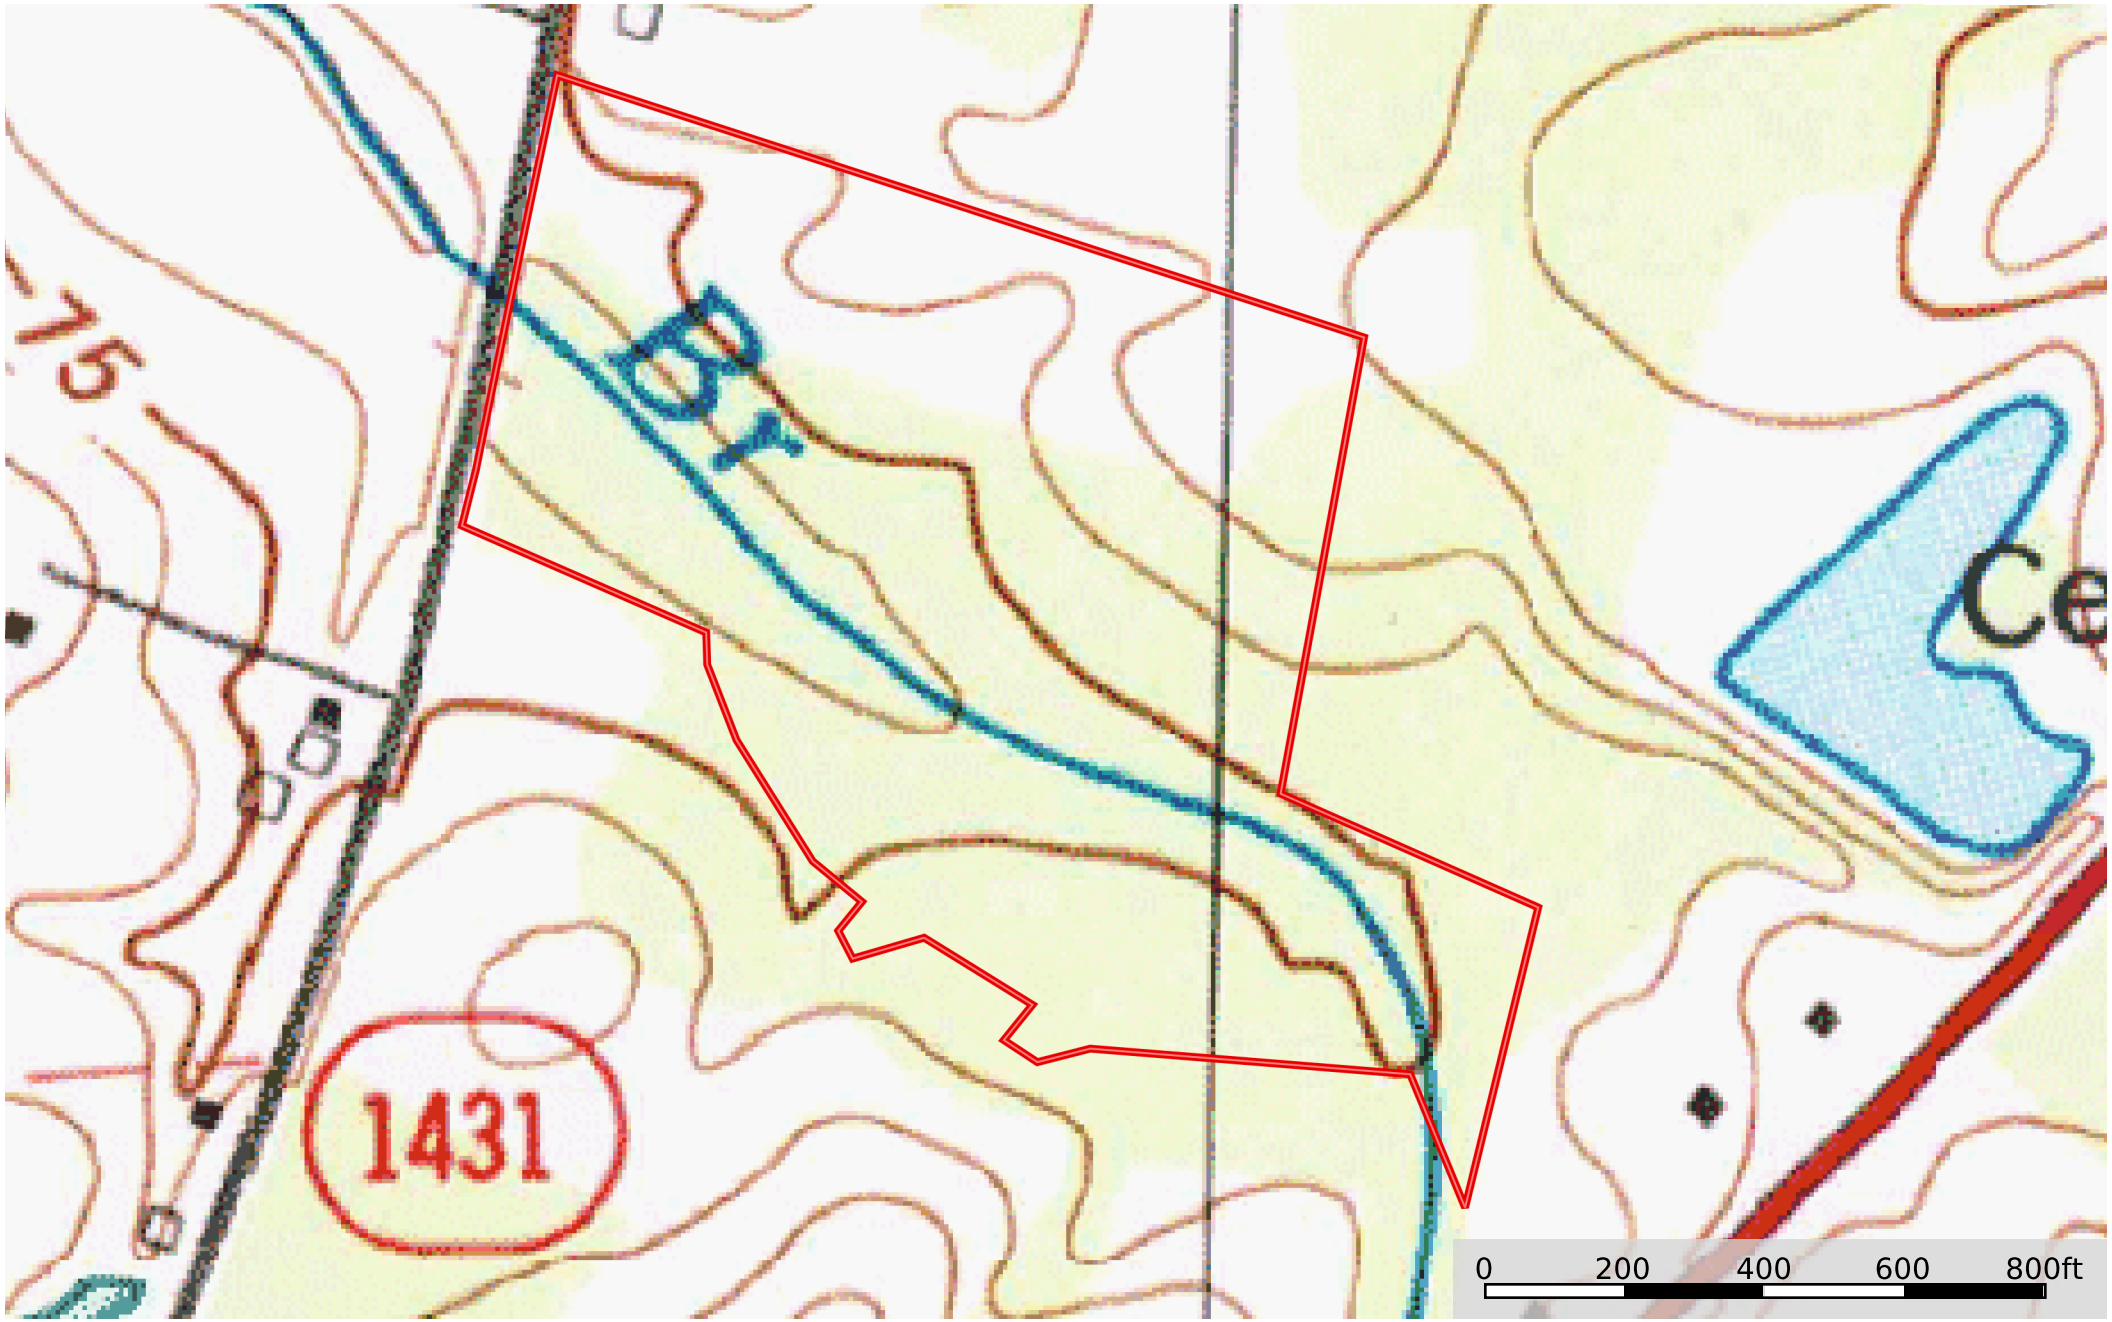

C46-Columbus County, NC-Tedder (James B White Hwy)
North Carolina, 28.09 AC +/-

 Boundary