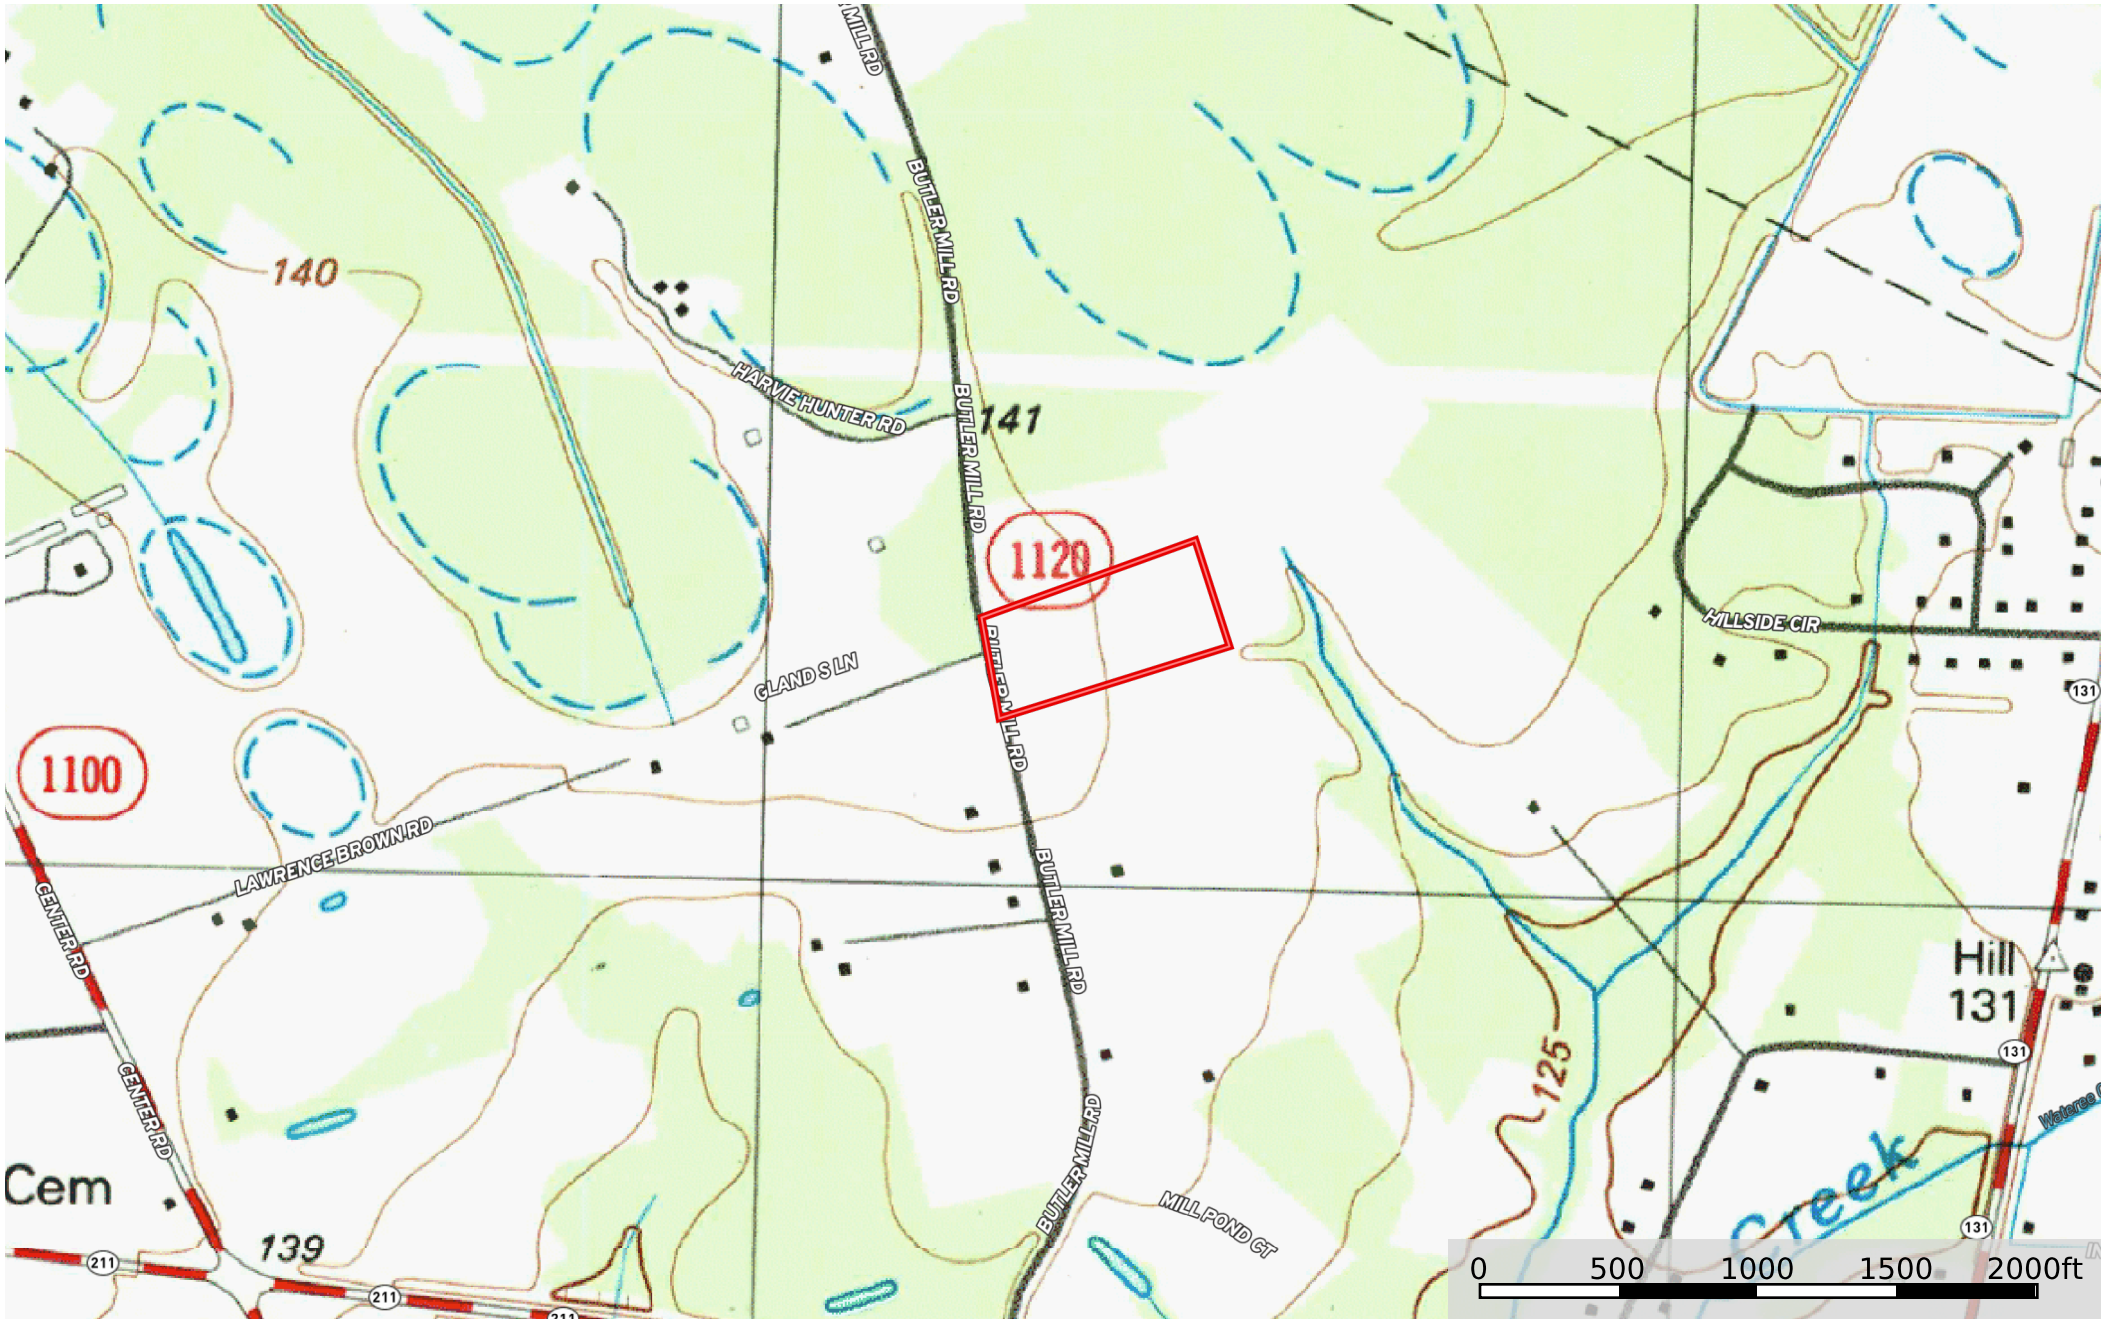

C83-Bladen Co-Hales Tract 2 (8 ac)
North Carolina, 8 AC +/-

Boundary