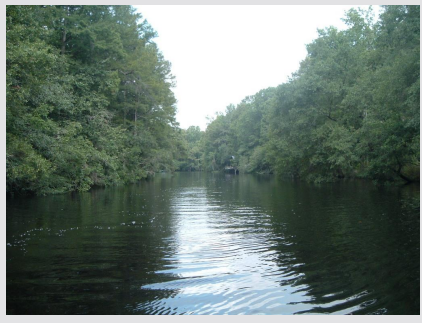

60 Acres - Dillon County, South Carolina

Tract B48 (New Listing)

Acreage

60 +/- Acres

General Description

Riverfront Tract

This is a beautiful 60 acre waterfront tract, located on the scenic Little Pee Dee River in Dillon County. There is two small cabins built there with electricity, hot water, and a beautiful view. The other two lots have septic systems already installed and ready to be build on. The 60 acres adjoining these lots has excellent hunting, fishing, and boating. This property boasts over 3/4 of a mile of owned river frontage with mature hardwoods, softwoods, and pines. Tract is one hour from Myrtle Beach and five minutes from I-95 at South of the Border.