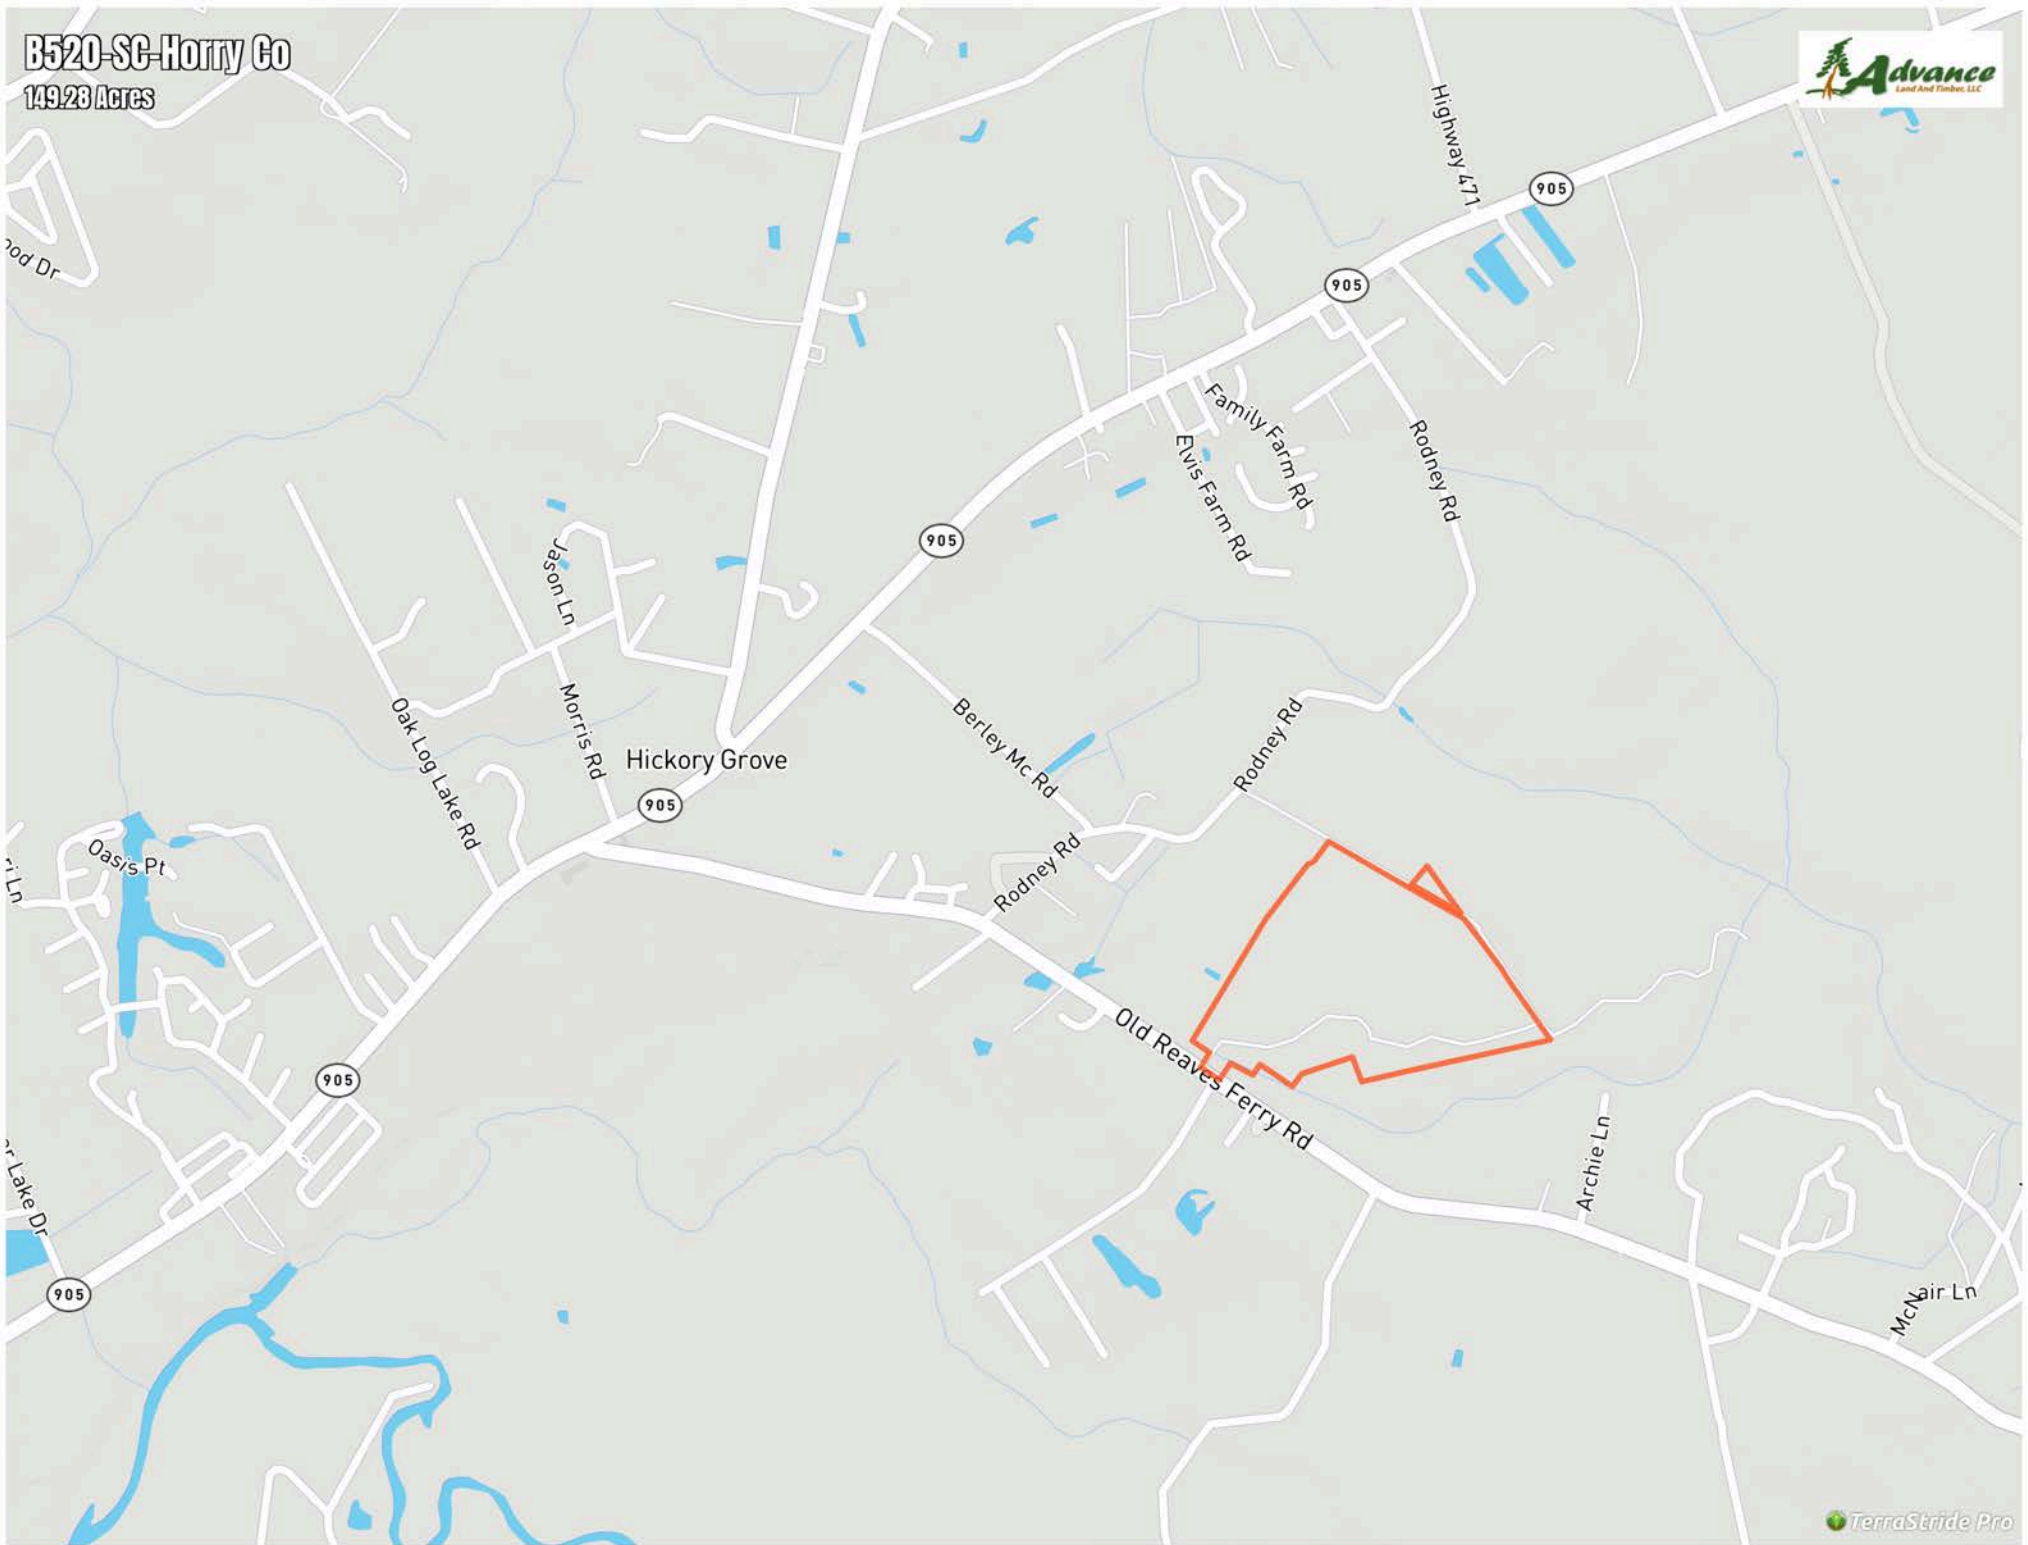

B520-SC-Horry Co

149.28 Acres

B520-SC-Horry Co

Legend

 Boundary

Generated on: Aug. 31, 2023