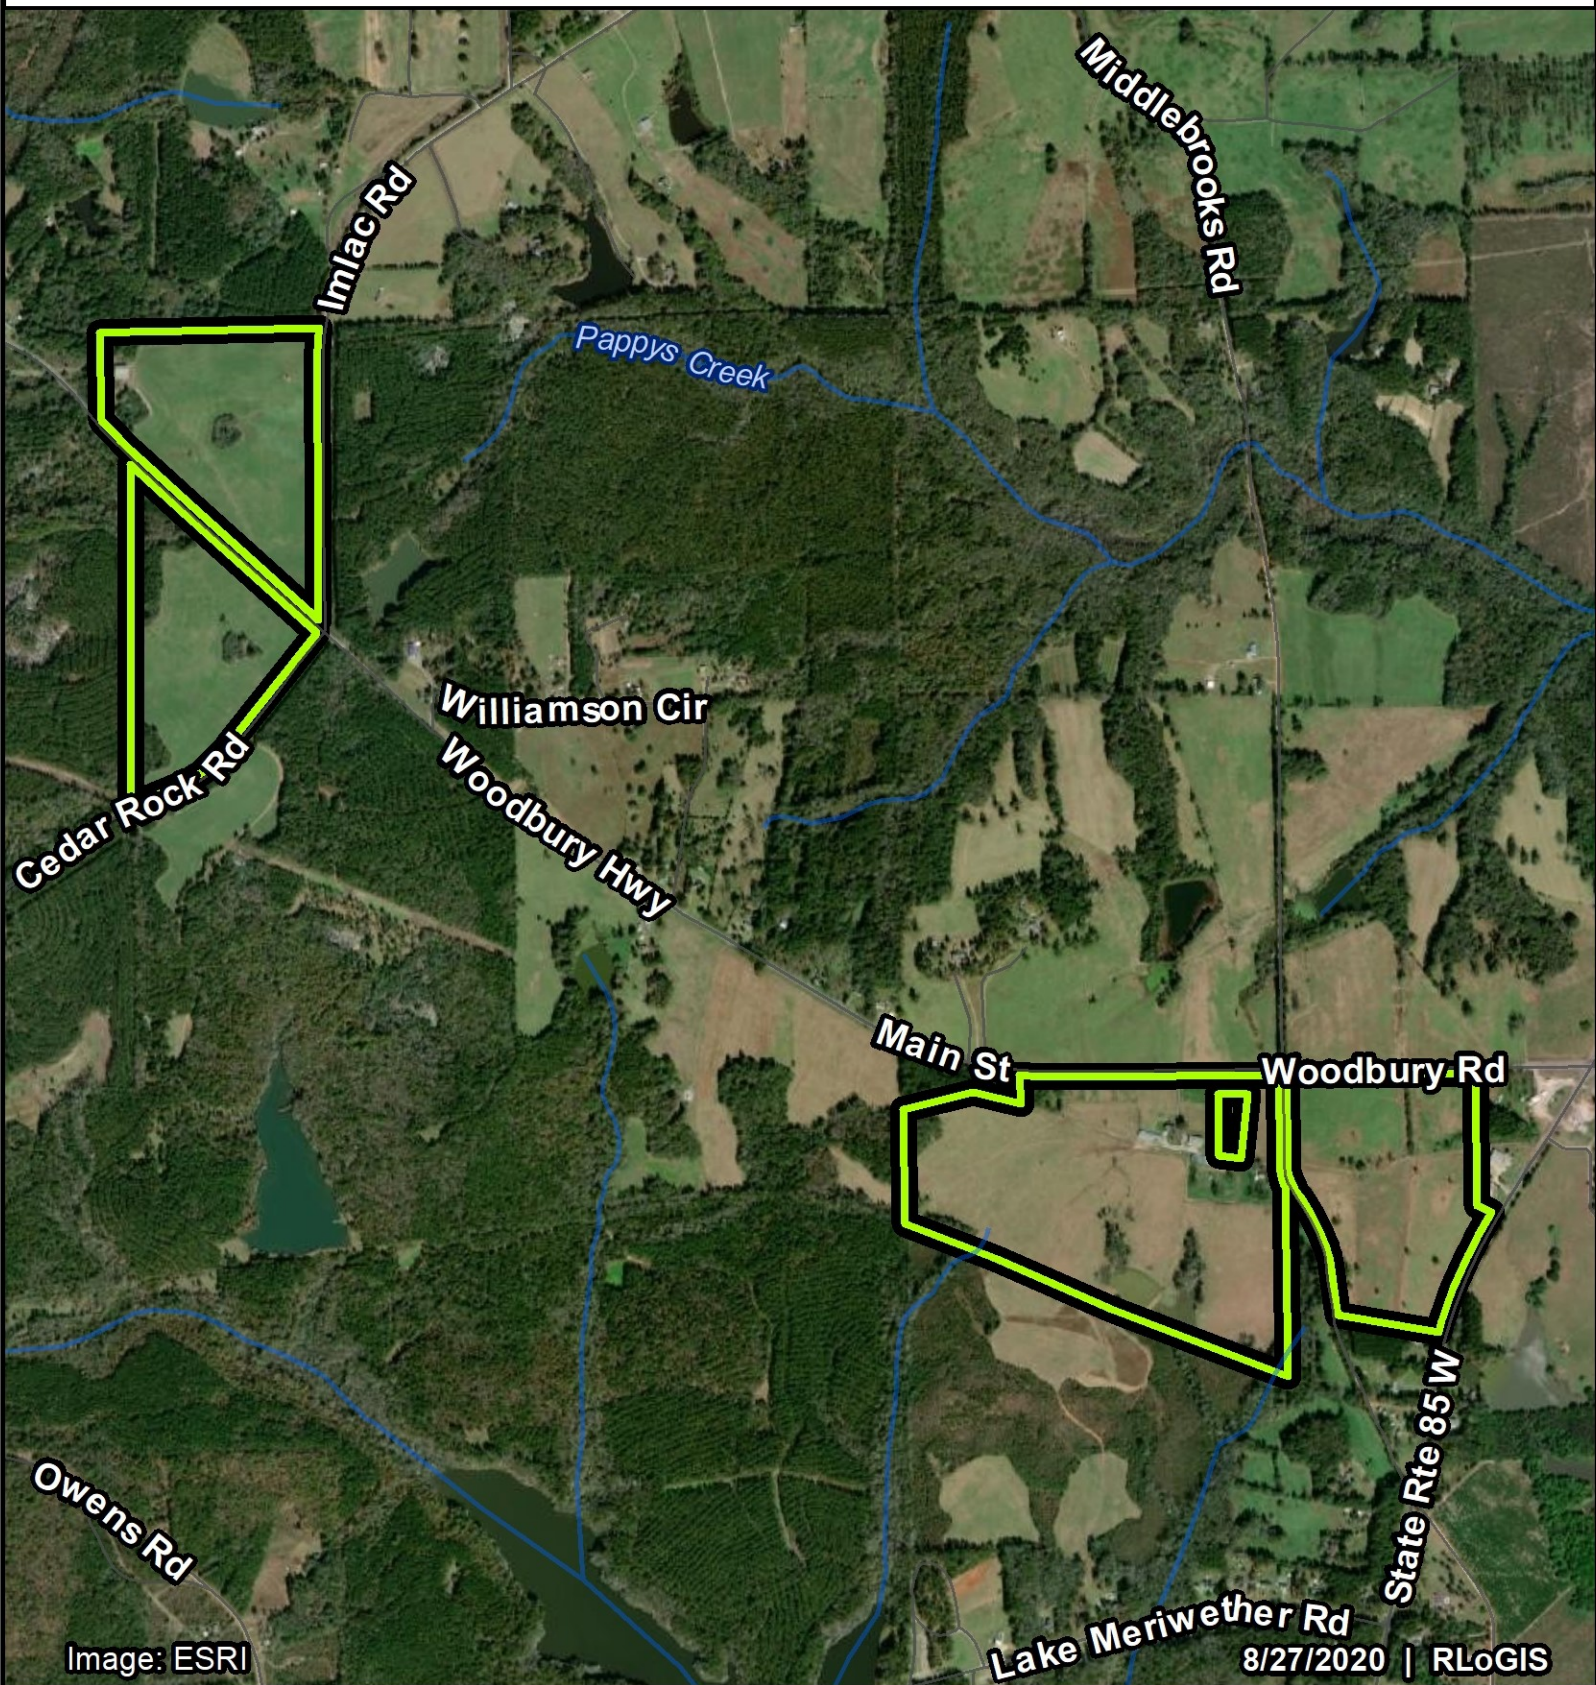

Steve Nelson (706) 474-2100

SOUTHEASTERN REAL ESTATE SERVICES

Longleaf Realty
TRUST

WWW.LONGLEAFCRE.COM

Meriwether County, GA
280.83+/- Acres

0 ft 1,500

1:18,000

This map is for illustrative purposes only. There is no warranty on acreage, explicit or implied