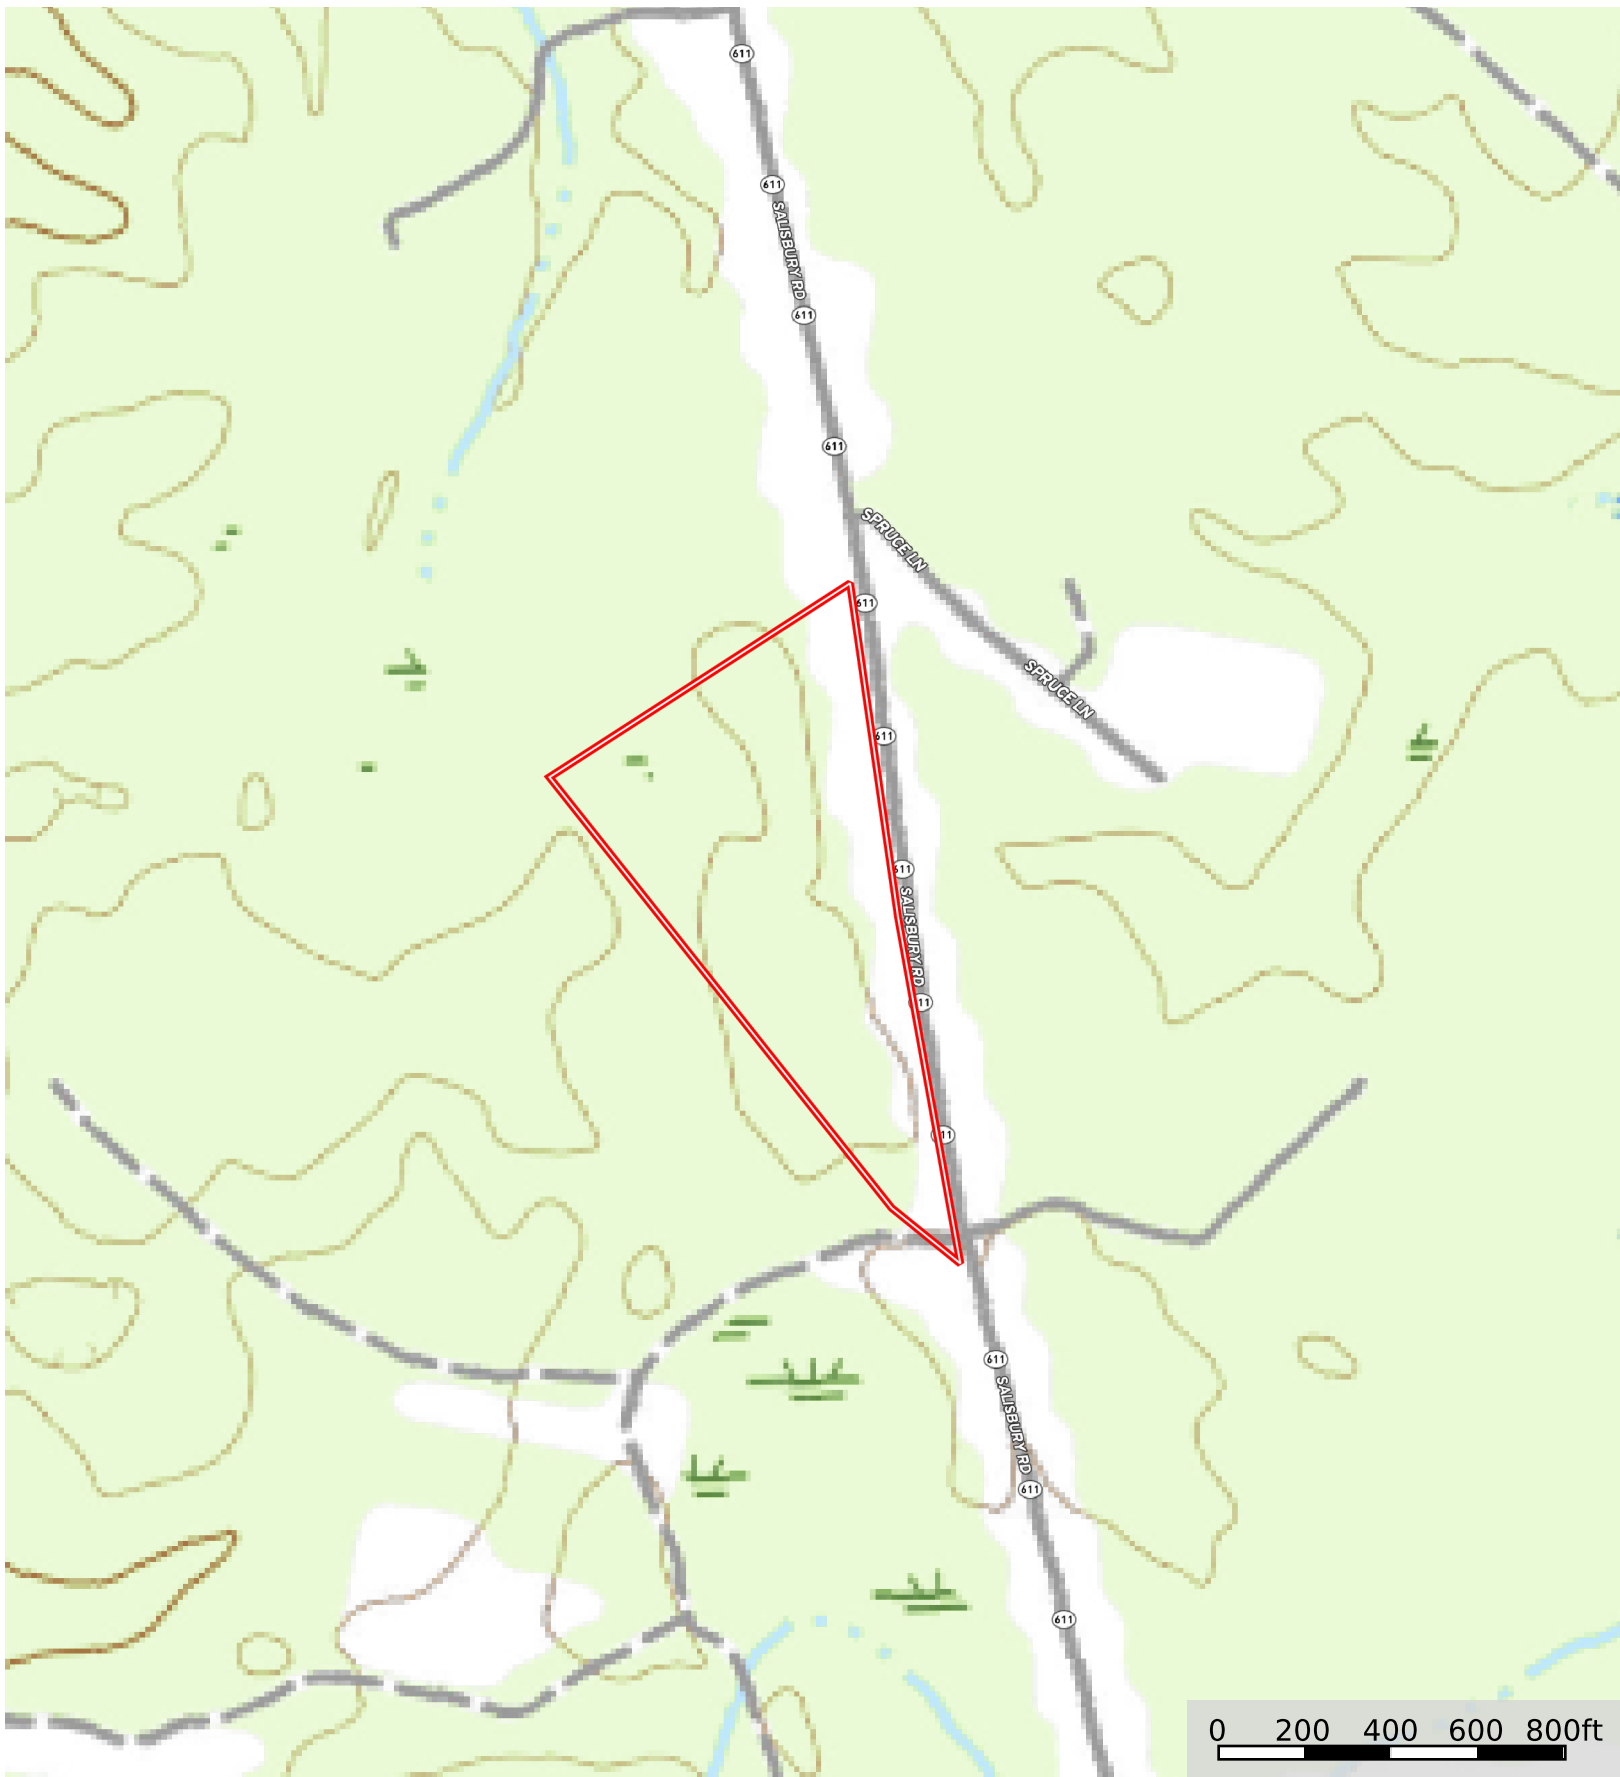

C175 VA Surry County Salisbury Tract-3

Surry County, Virginia, 14.1 AC +/-

Boundary