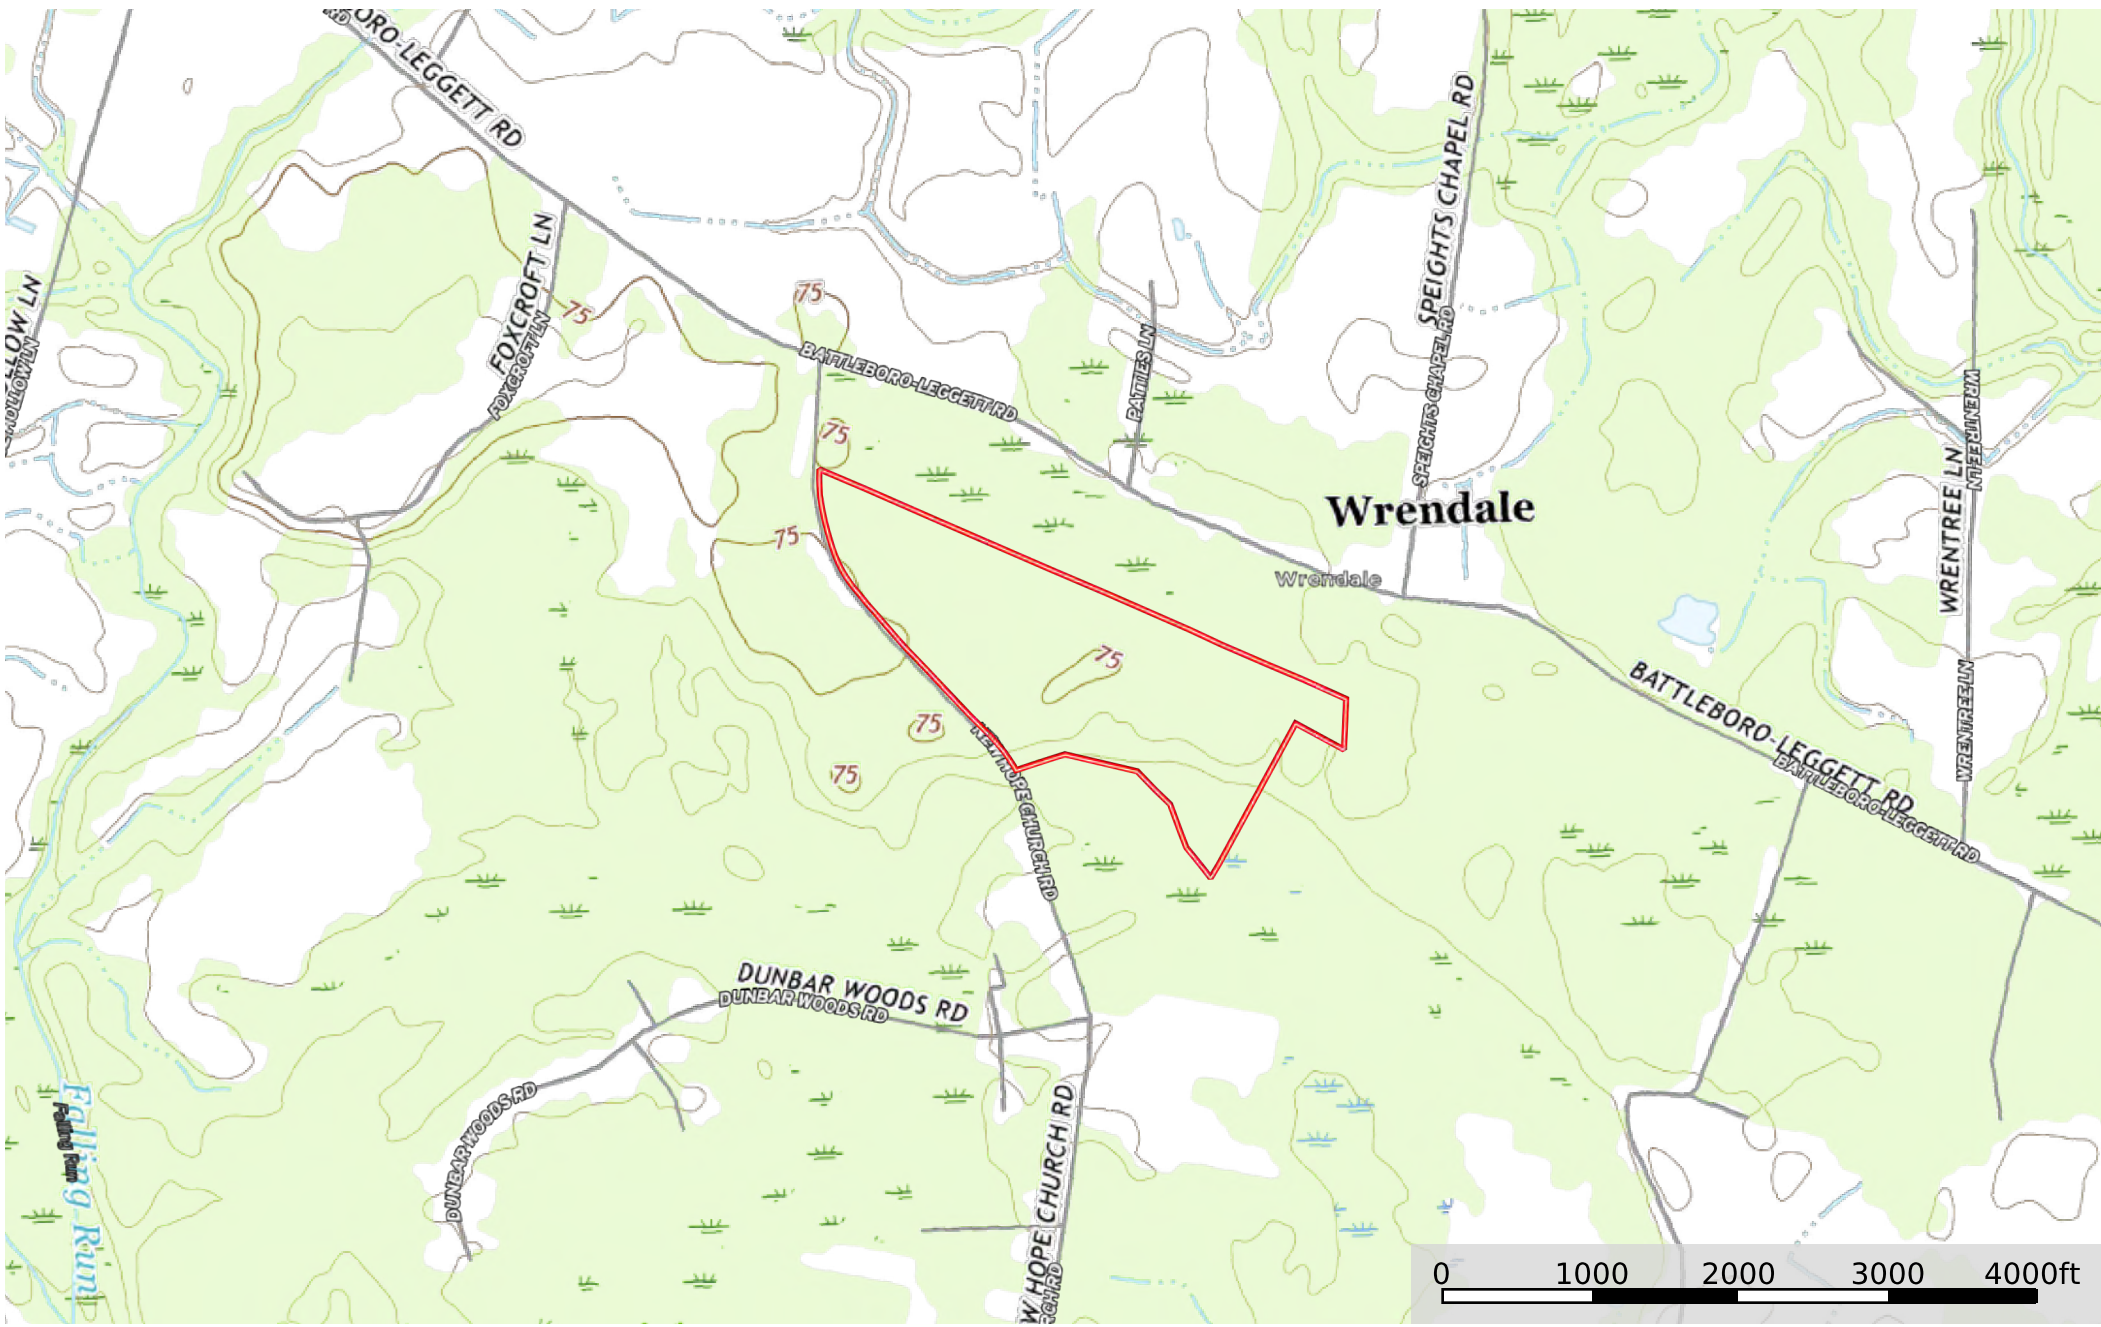

C183 NC Edgecombe Co New Hope Tract
Edgecombe County, North Carolina, 83.1 AC +/-

Boundary

Zach Ayotte
P: 828-443-5322

The information contained herein was obtained from sources deemed to be reliable. Land id® Services makes no warranties or guarantees as to the completeness or accuracy thereof.