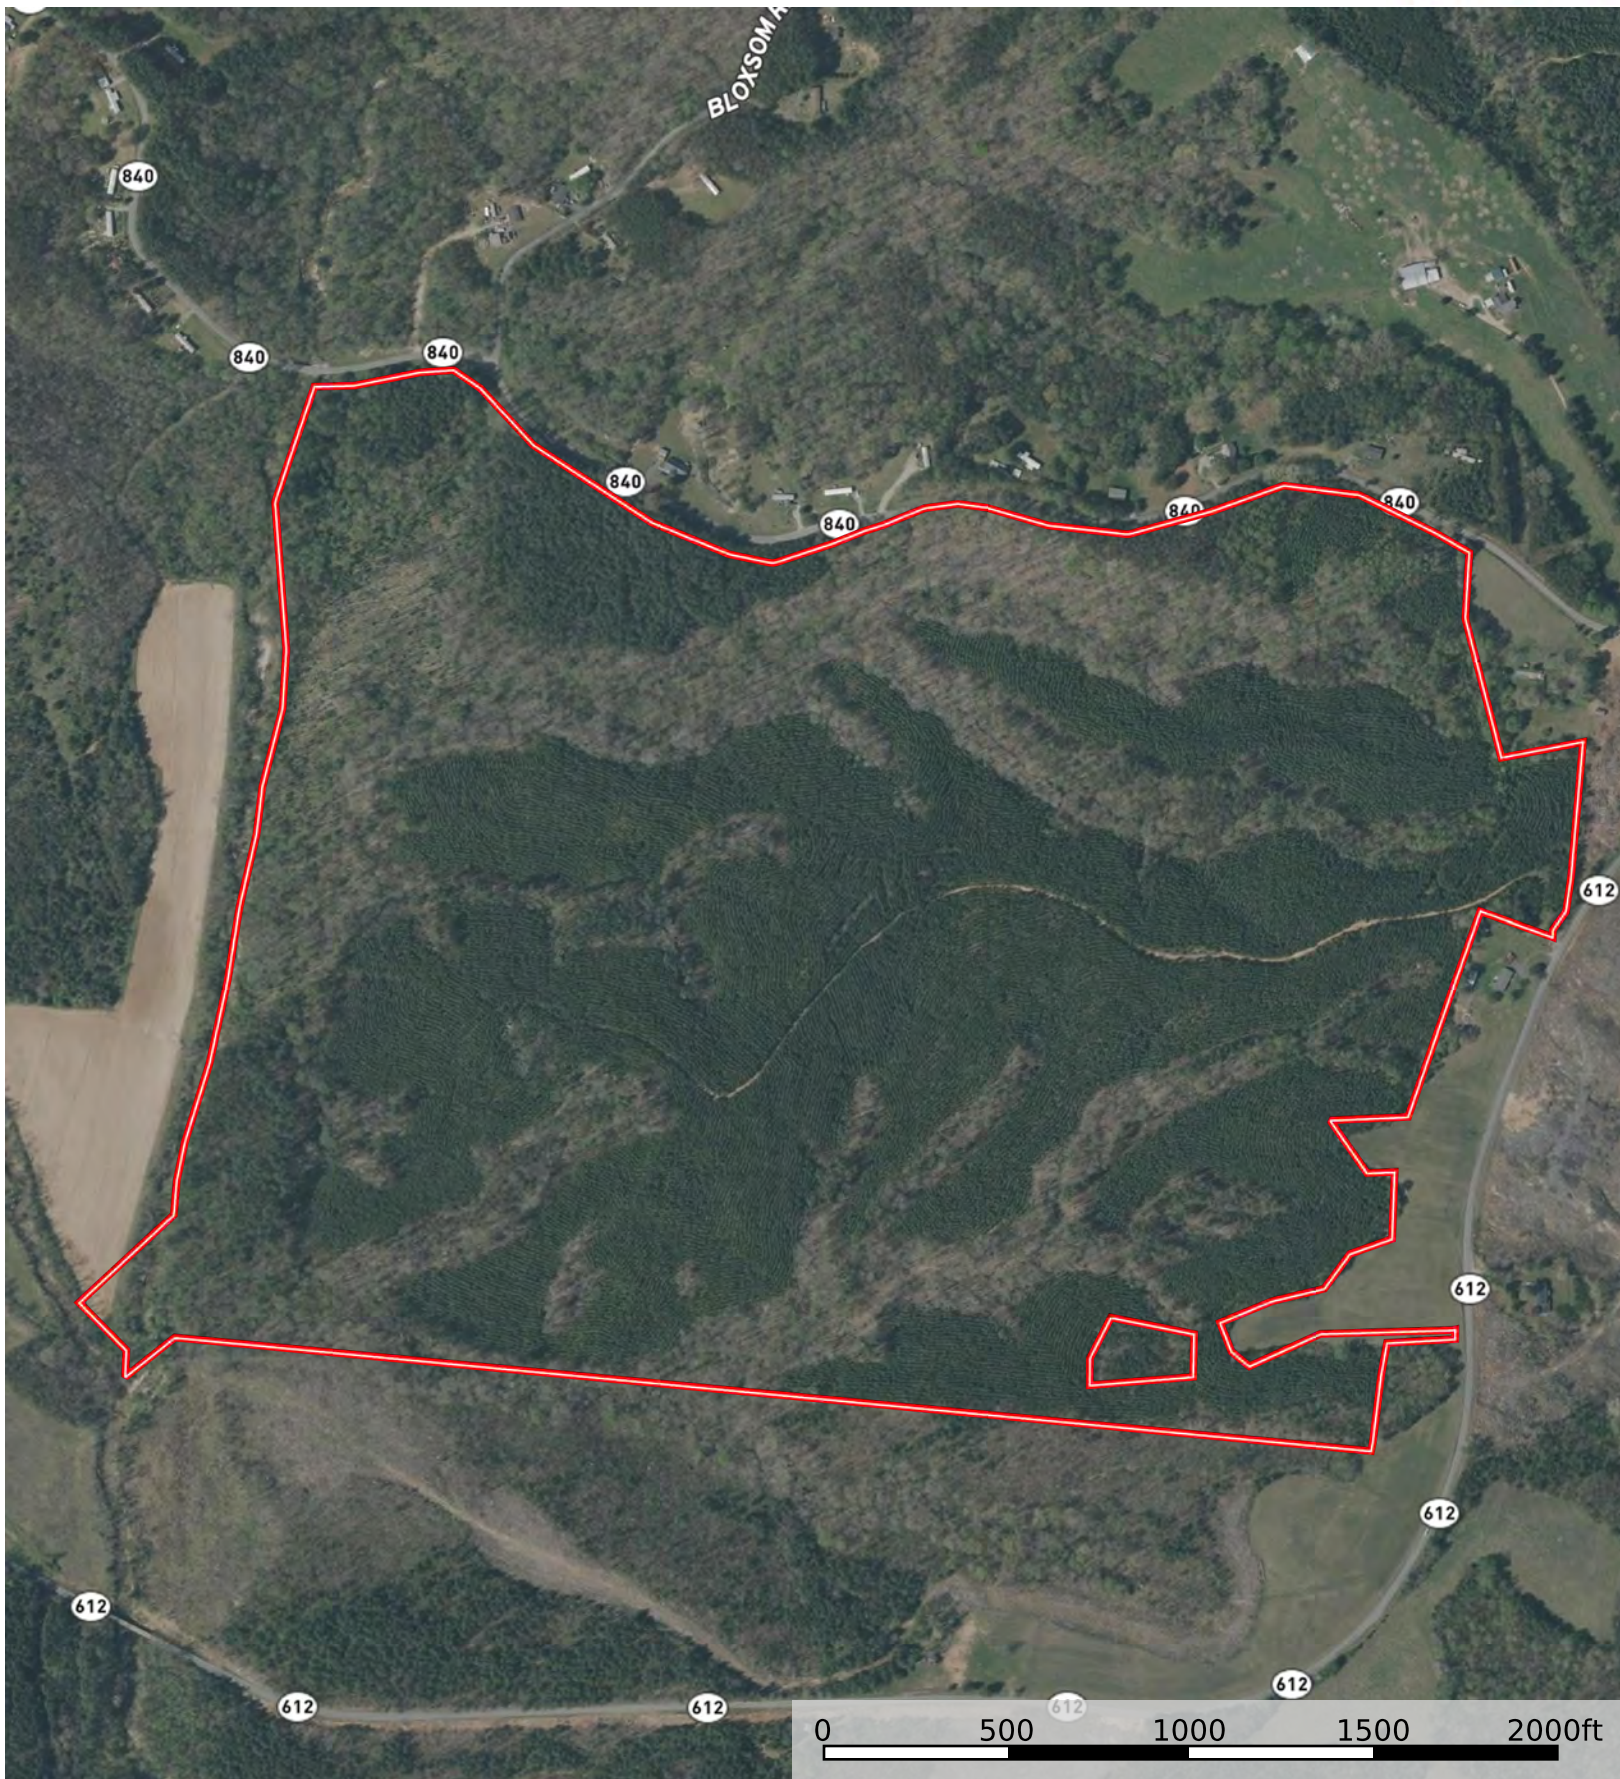

C119 VA Pittsylvania Wingfield, 193.46 acres
Pittsylvania County, Virginia, 193.46 AC +/-

 Boundary