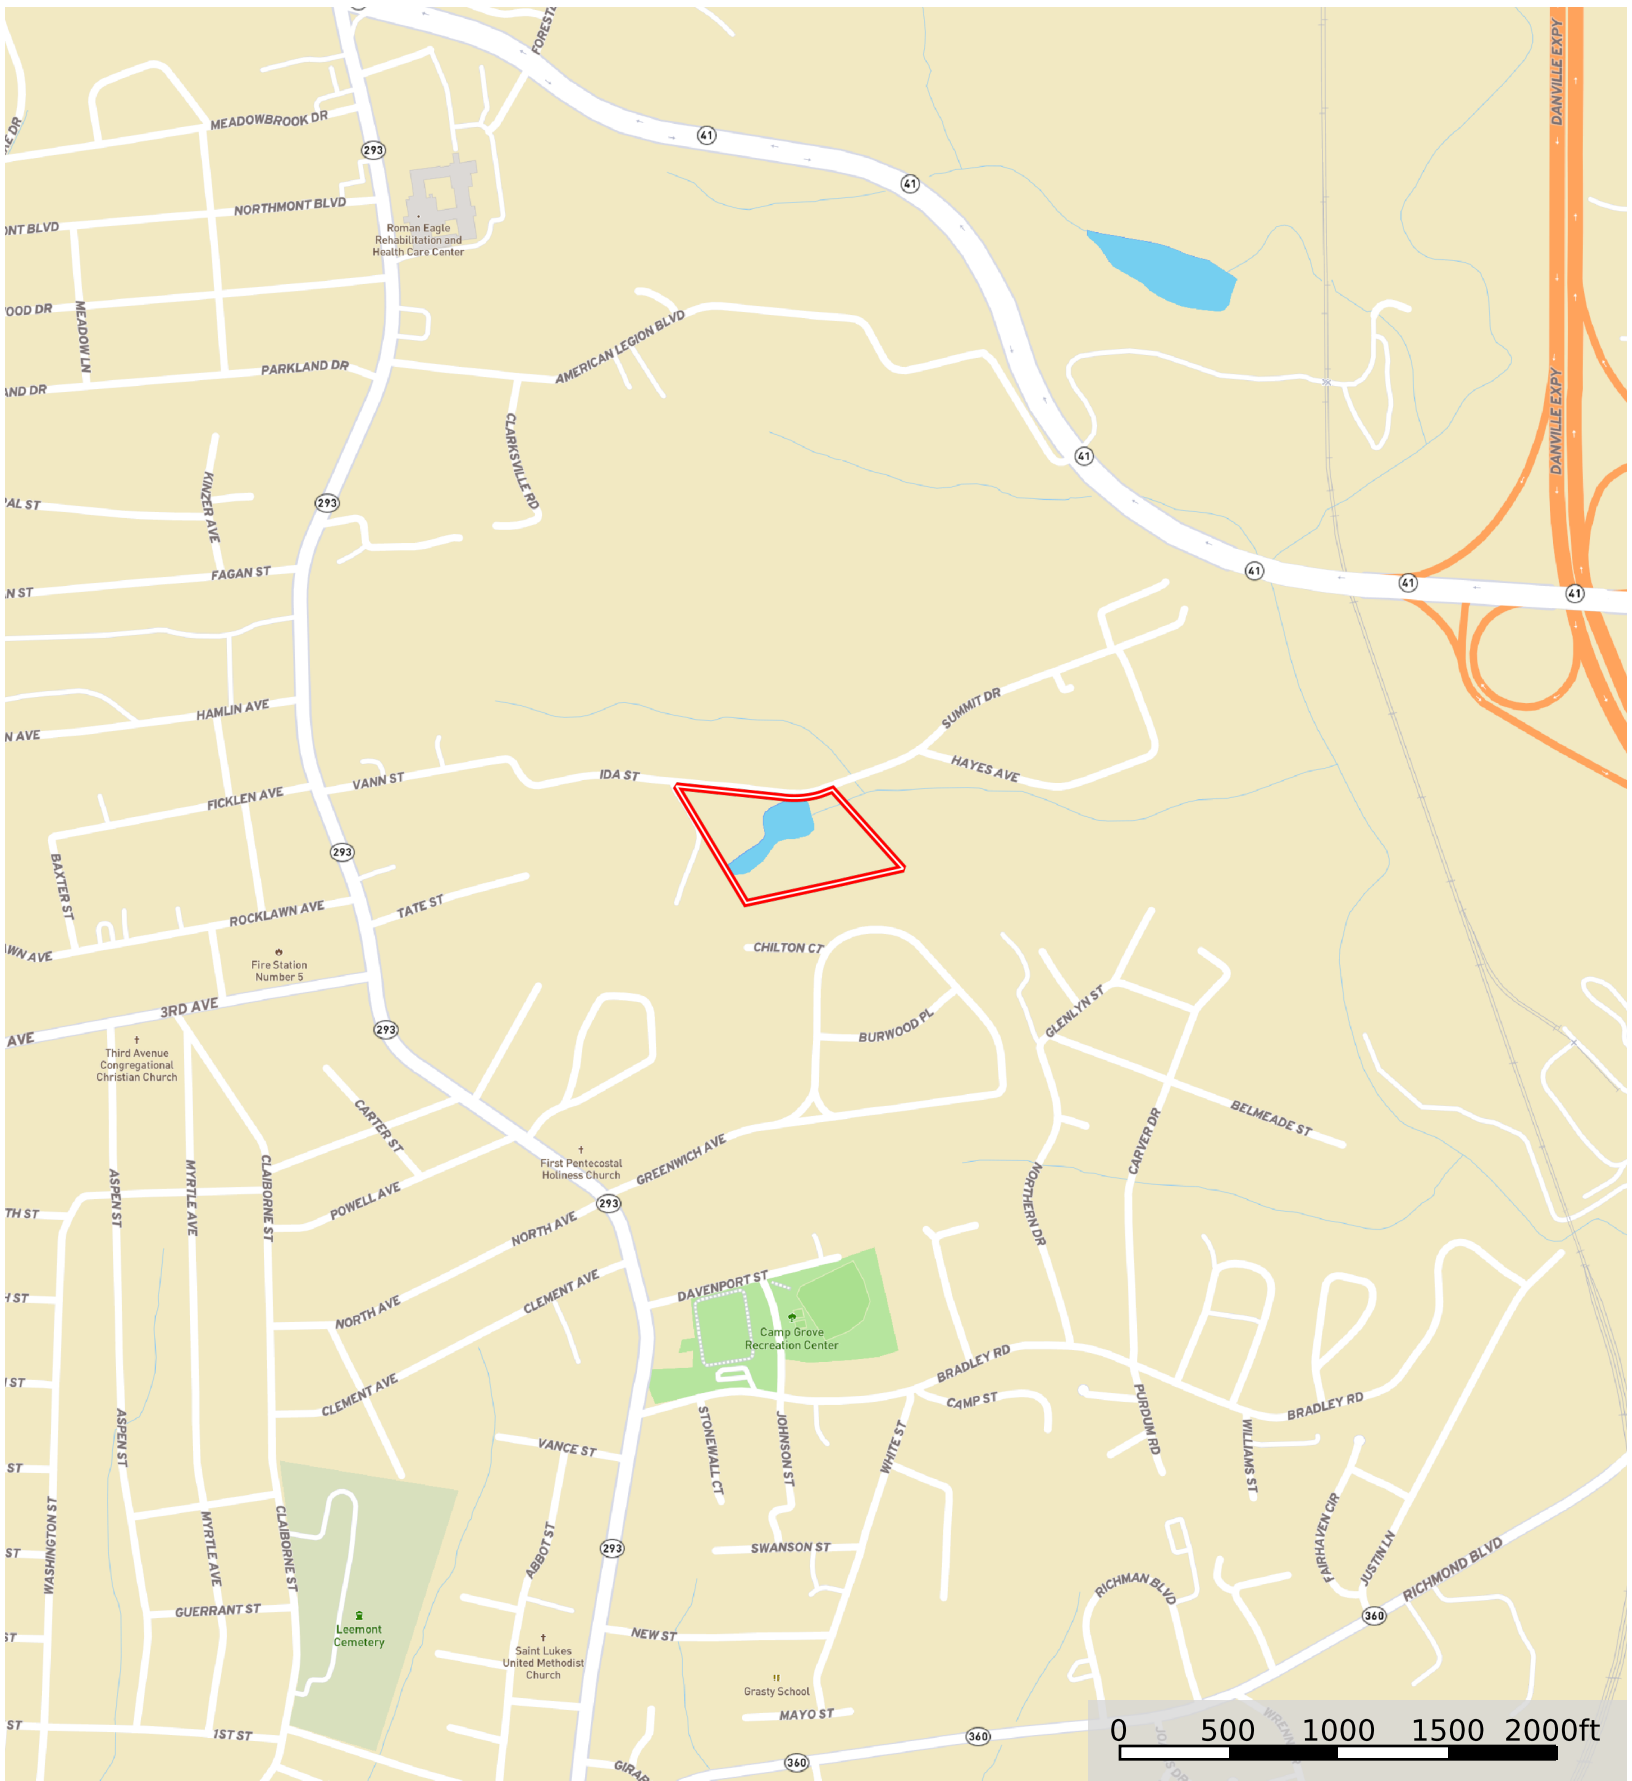

B994 VA Pittsylvania Dukes Tract 1

Virginia, 7.56 AC +/-

Boundary