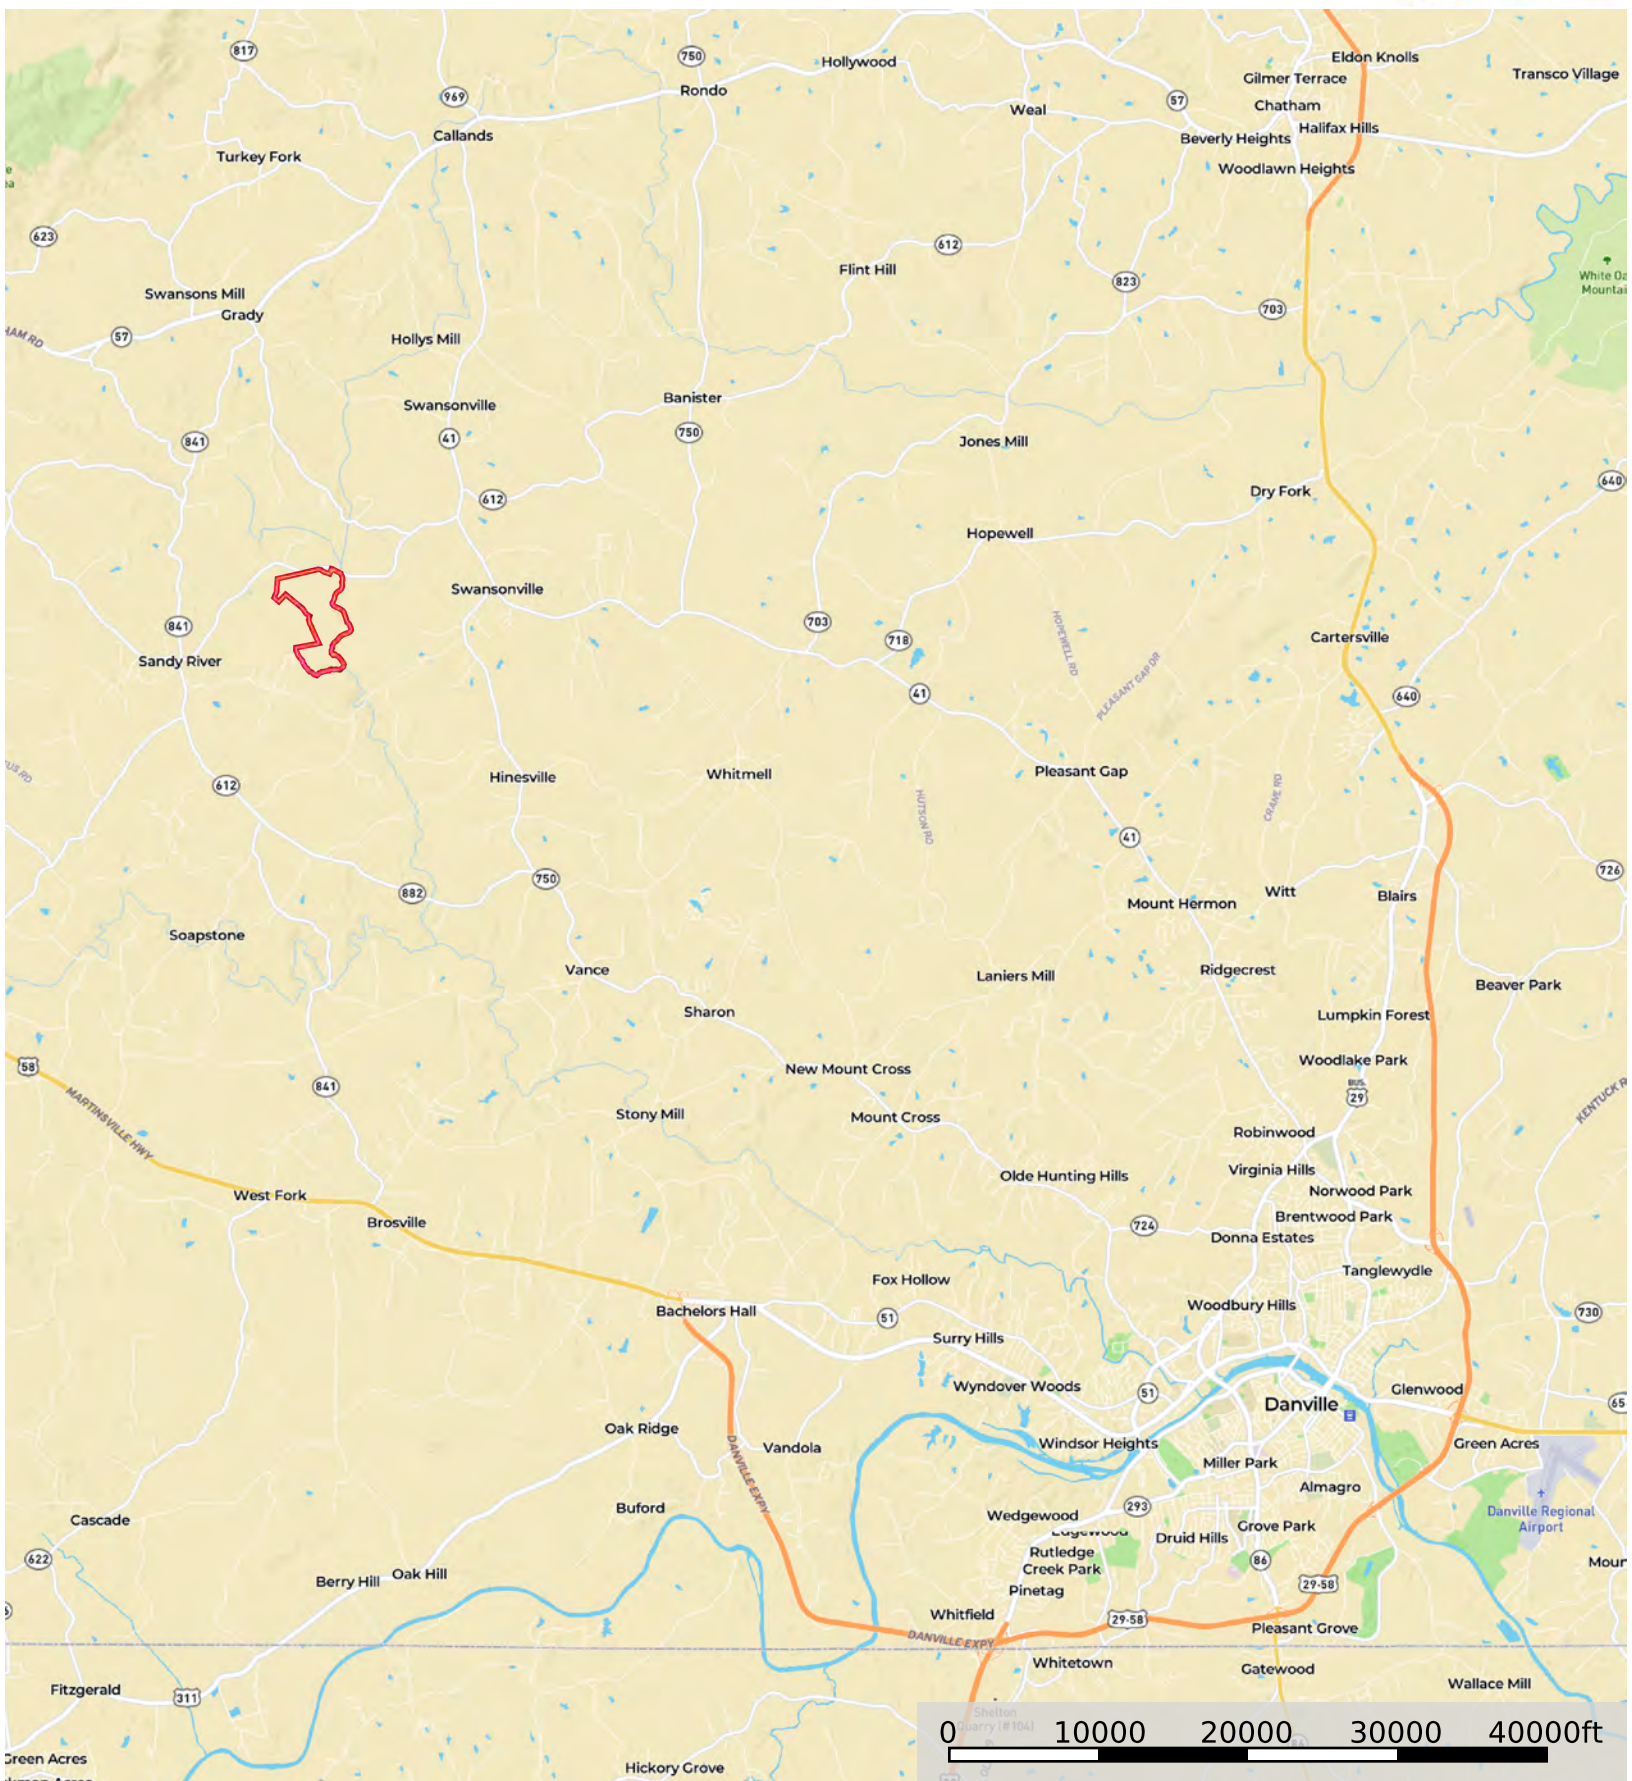

C118 VA Pittsylvania Carter-Wells, 426.79 acres

Pittsylvania County, Virginia, 426.79 AC +/-

Boundary