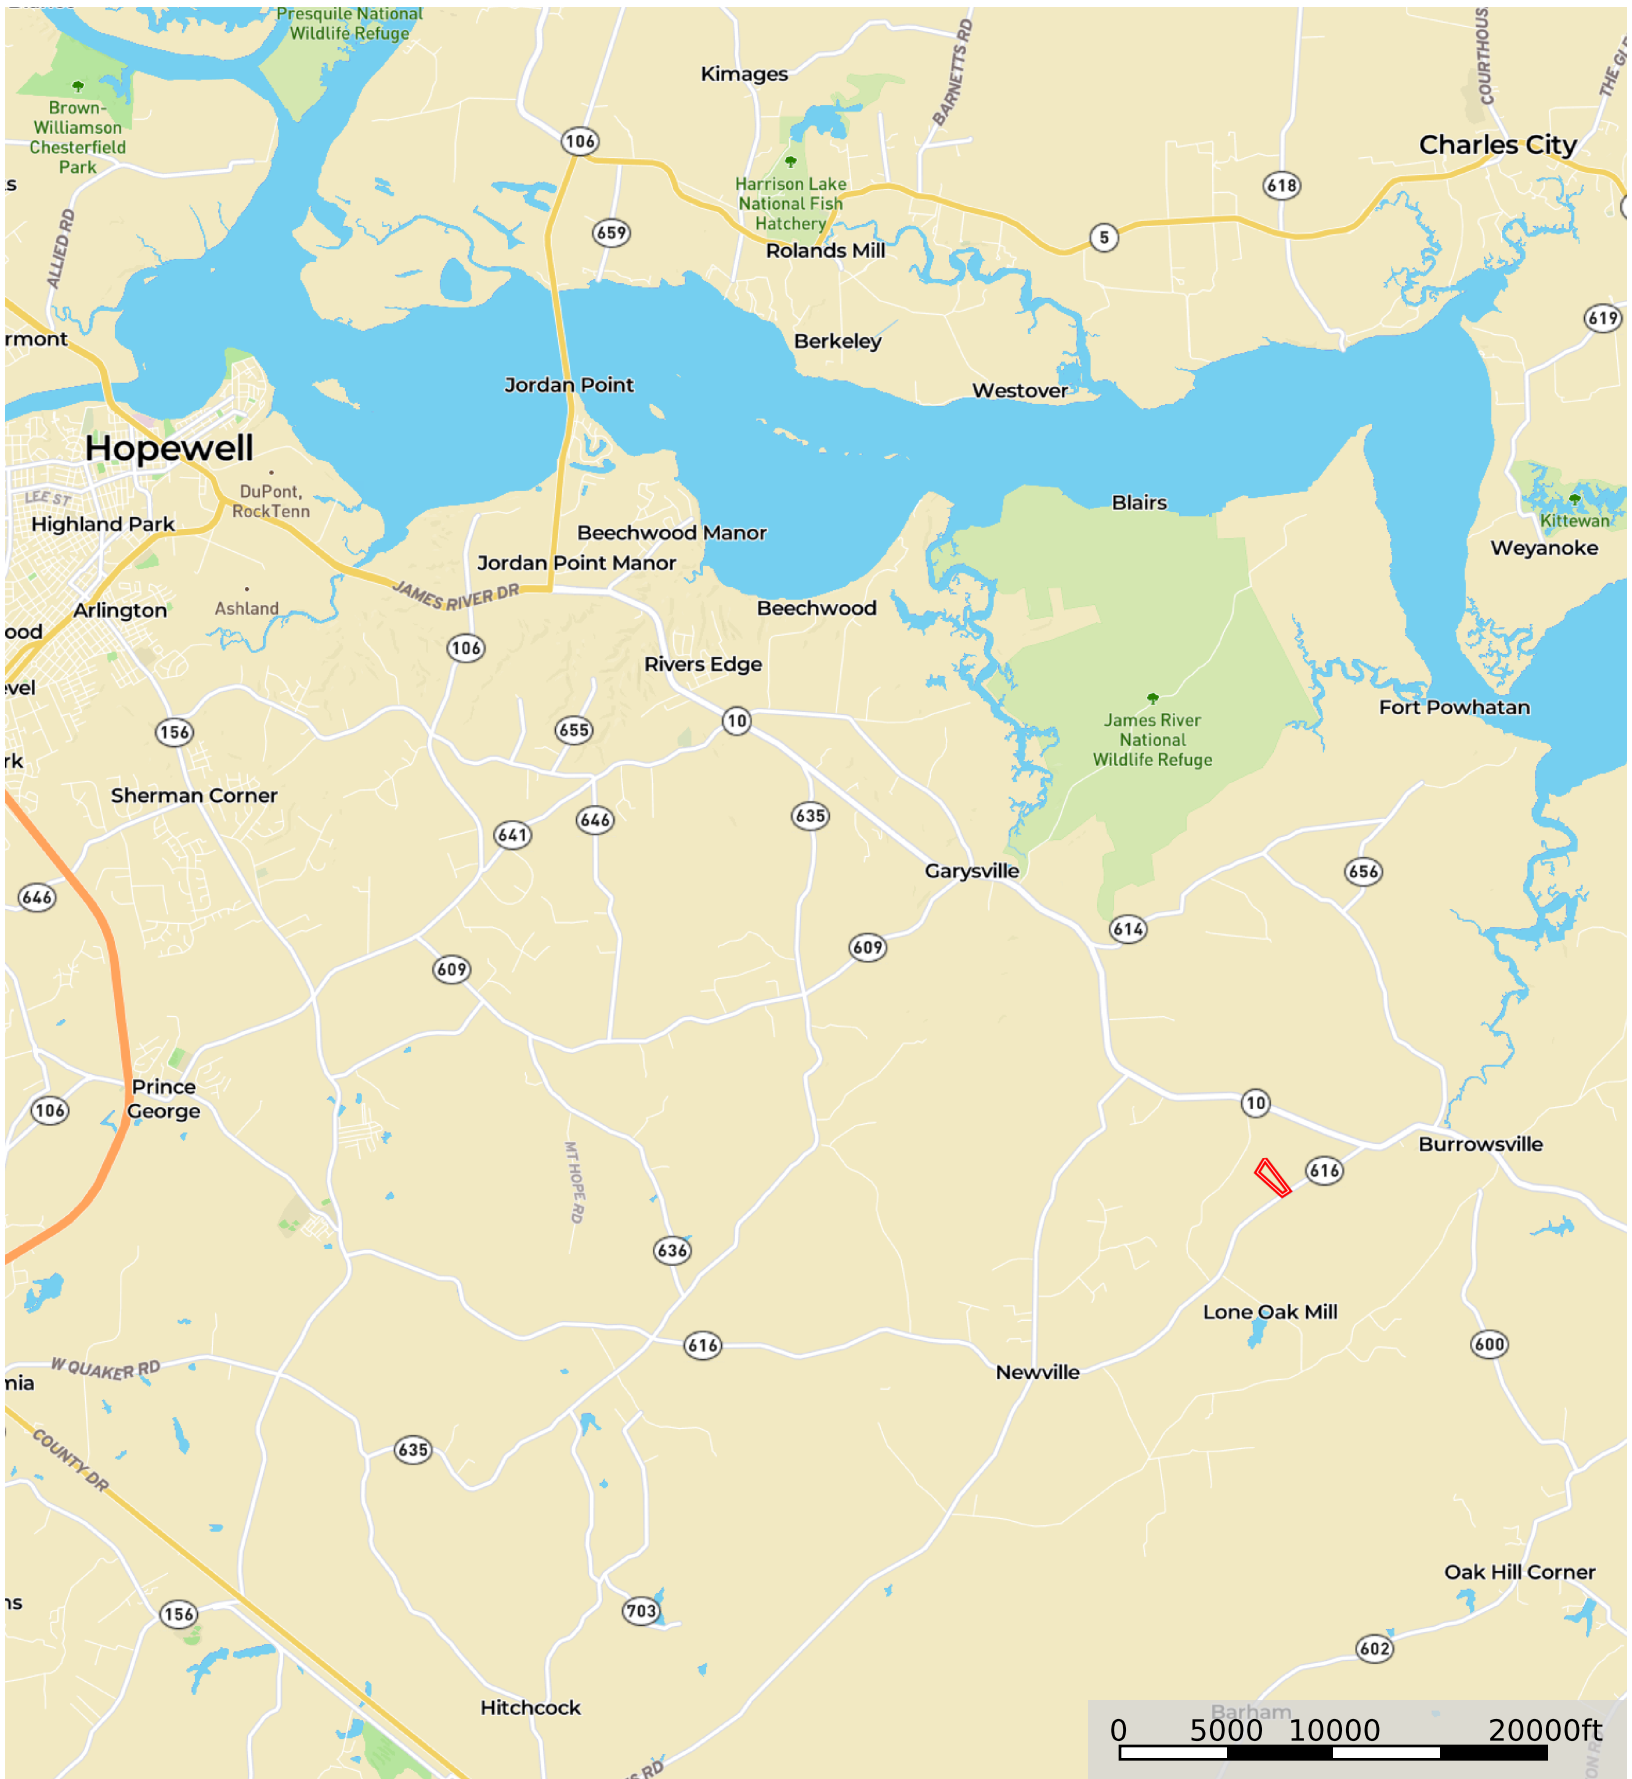

C58 VA Prince George Bear Island 405 Milne-Adams, Lot 3

Virginia, 20.18 AC +/-

Boundary