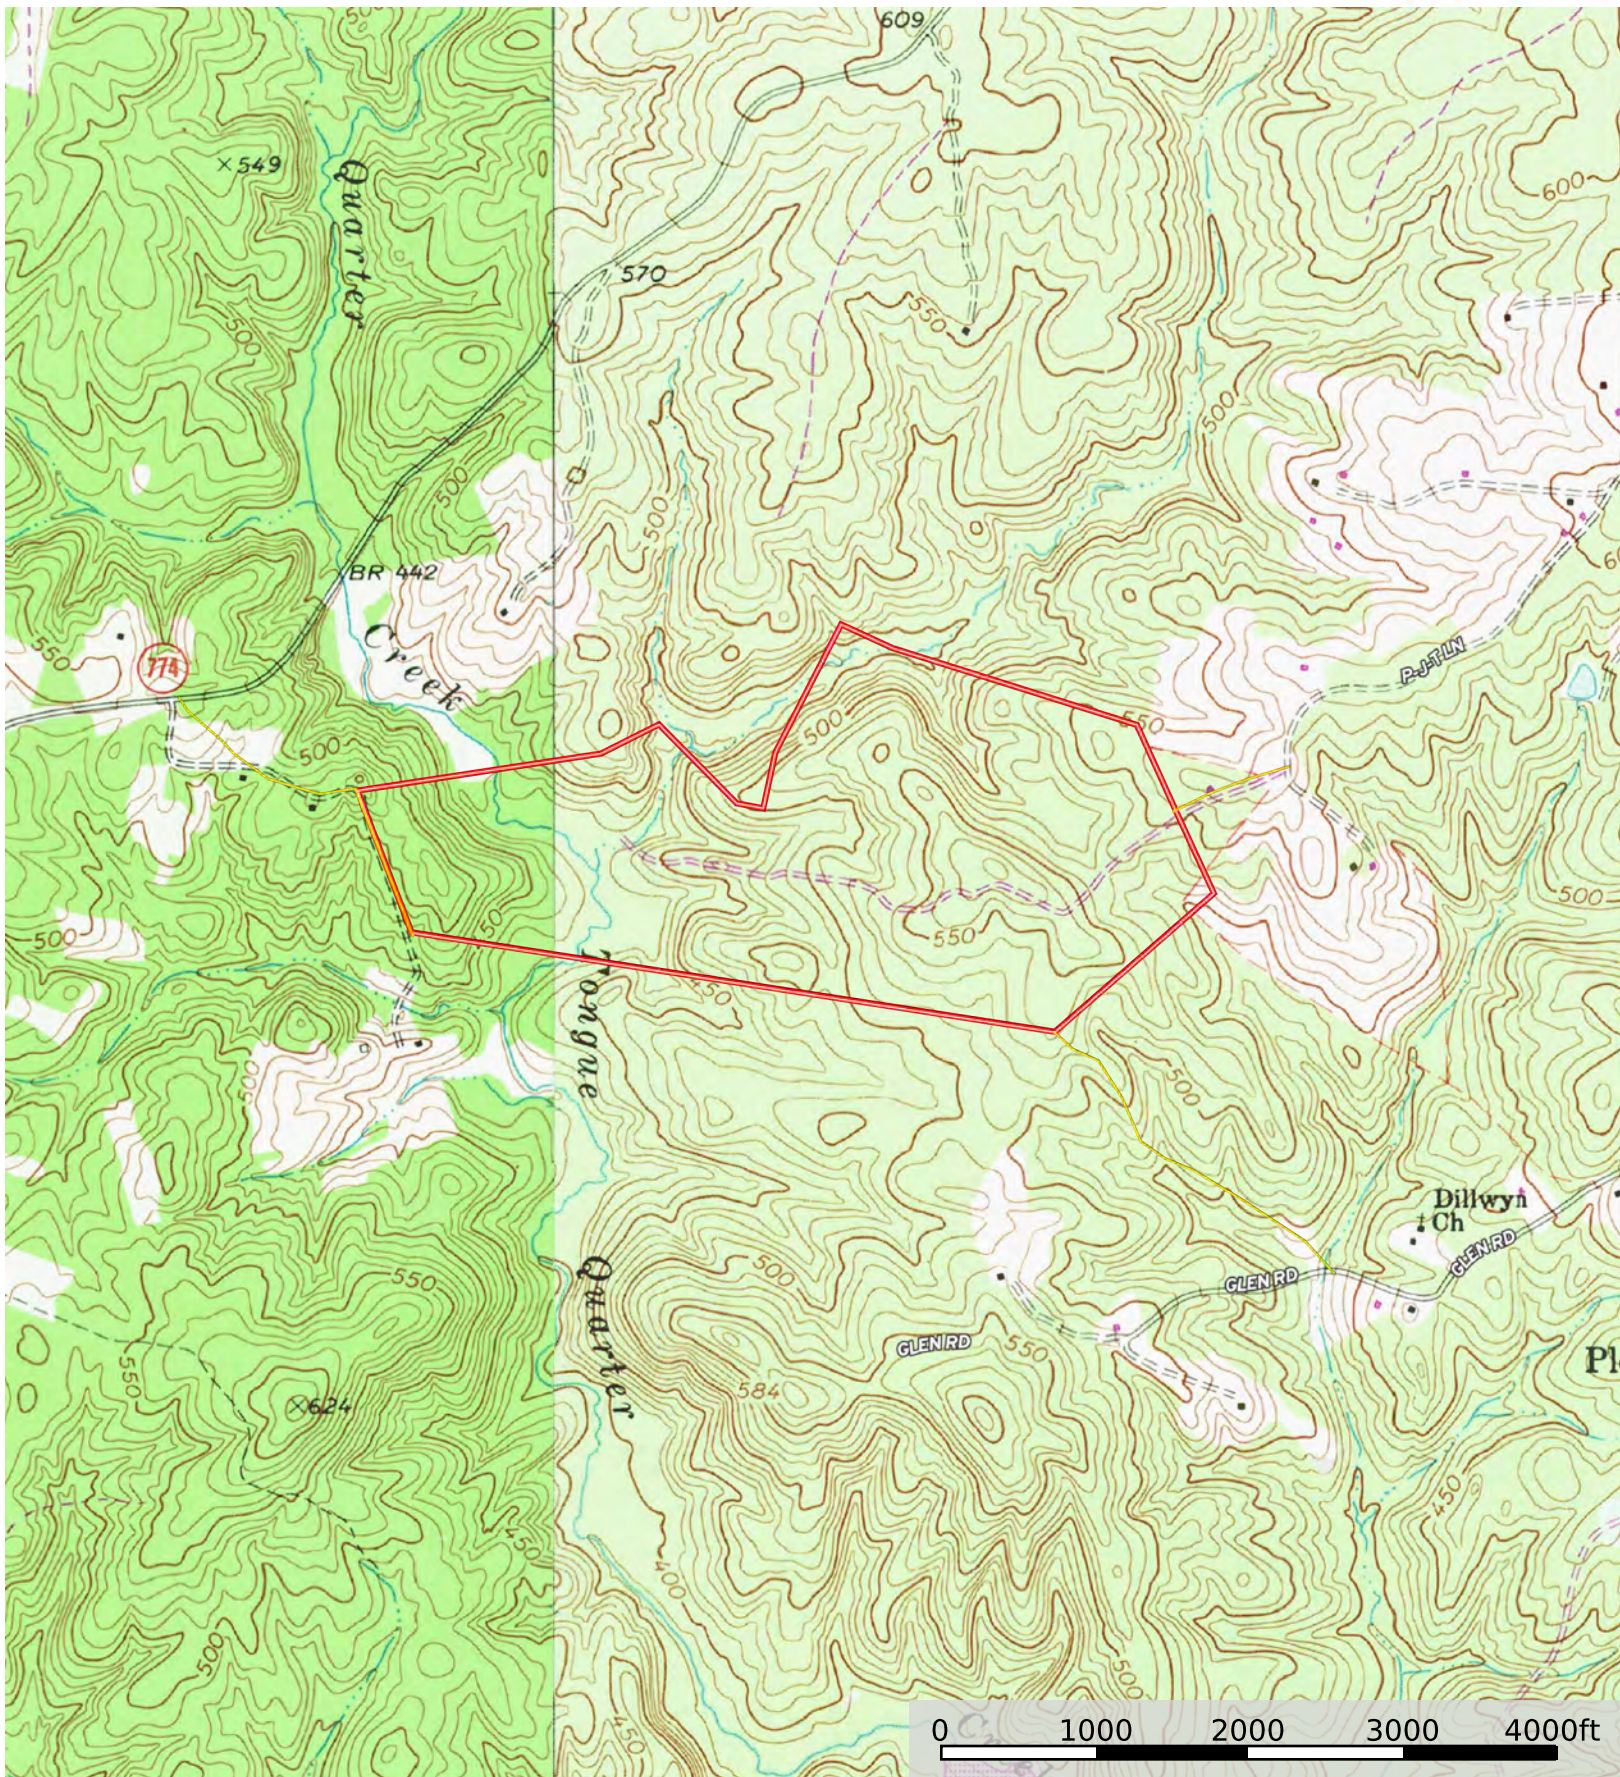

C74-Tonquequarter Tract (Baylor Wayman)

Virginia, 199 AC +/-

Primary Road Boundary