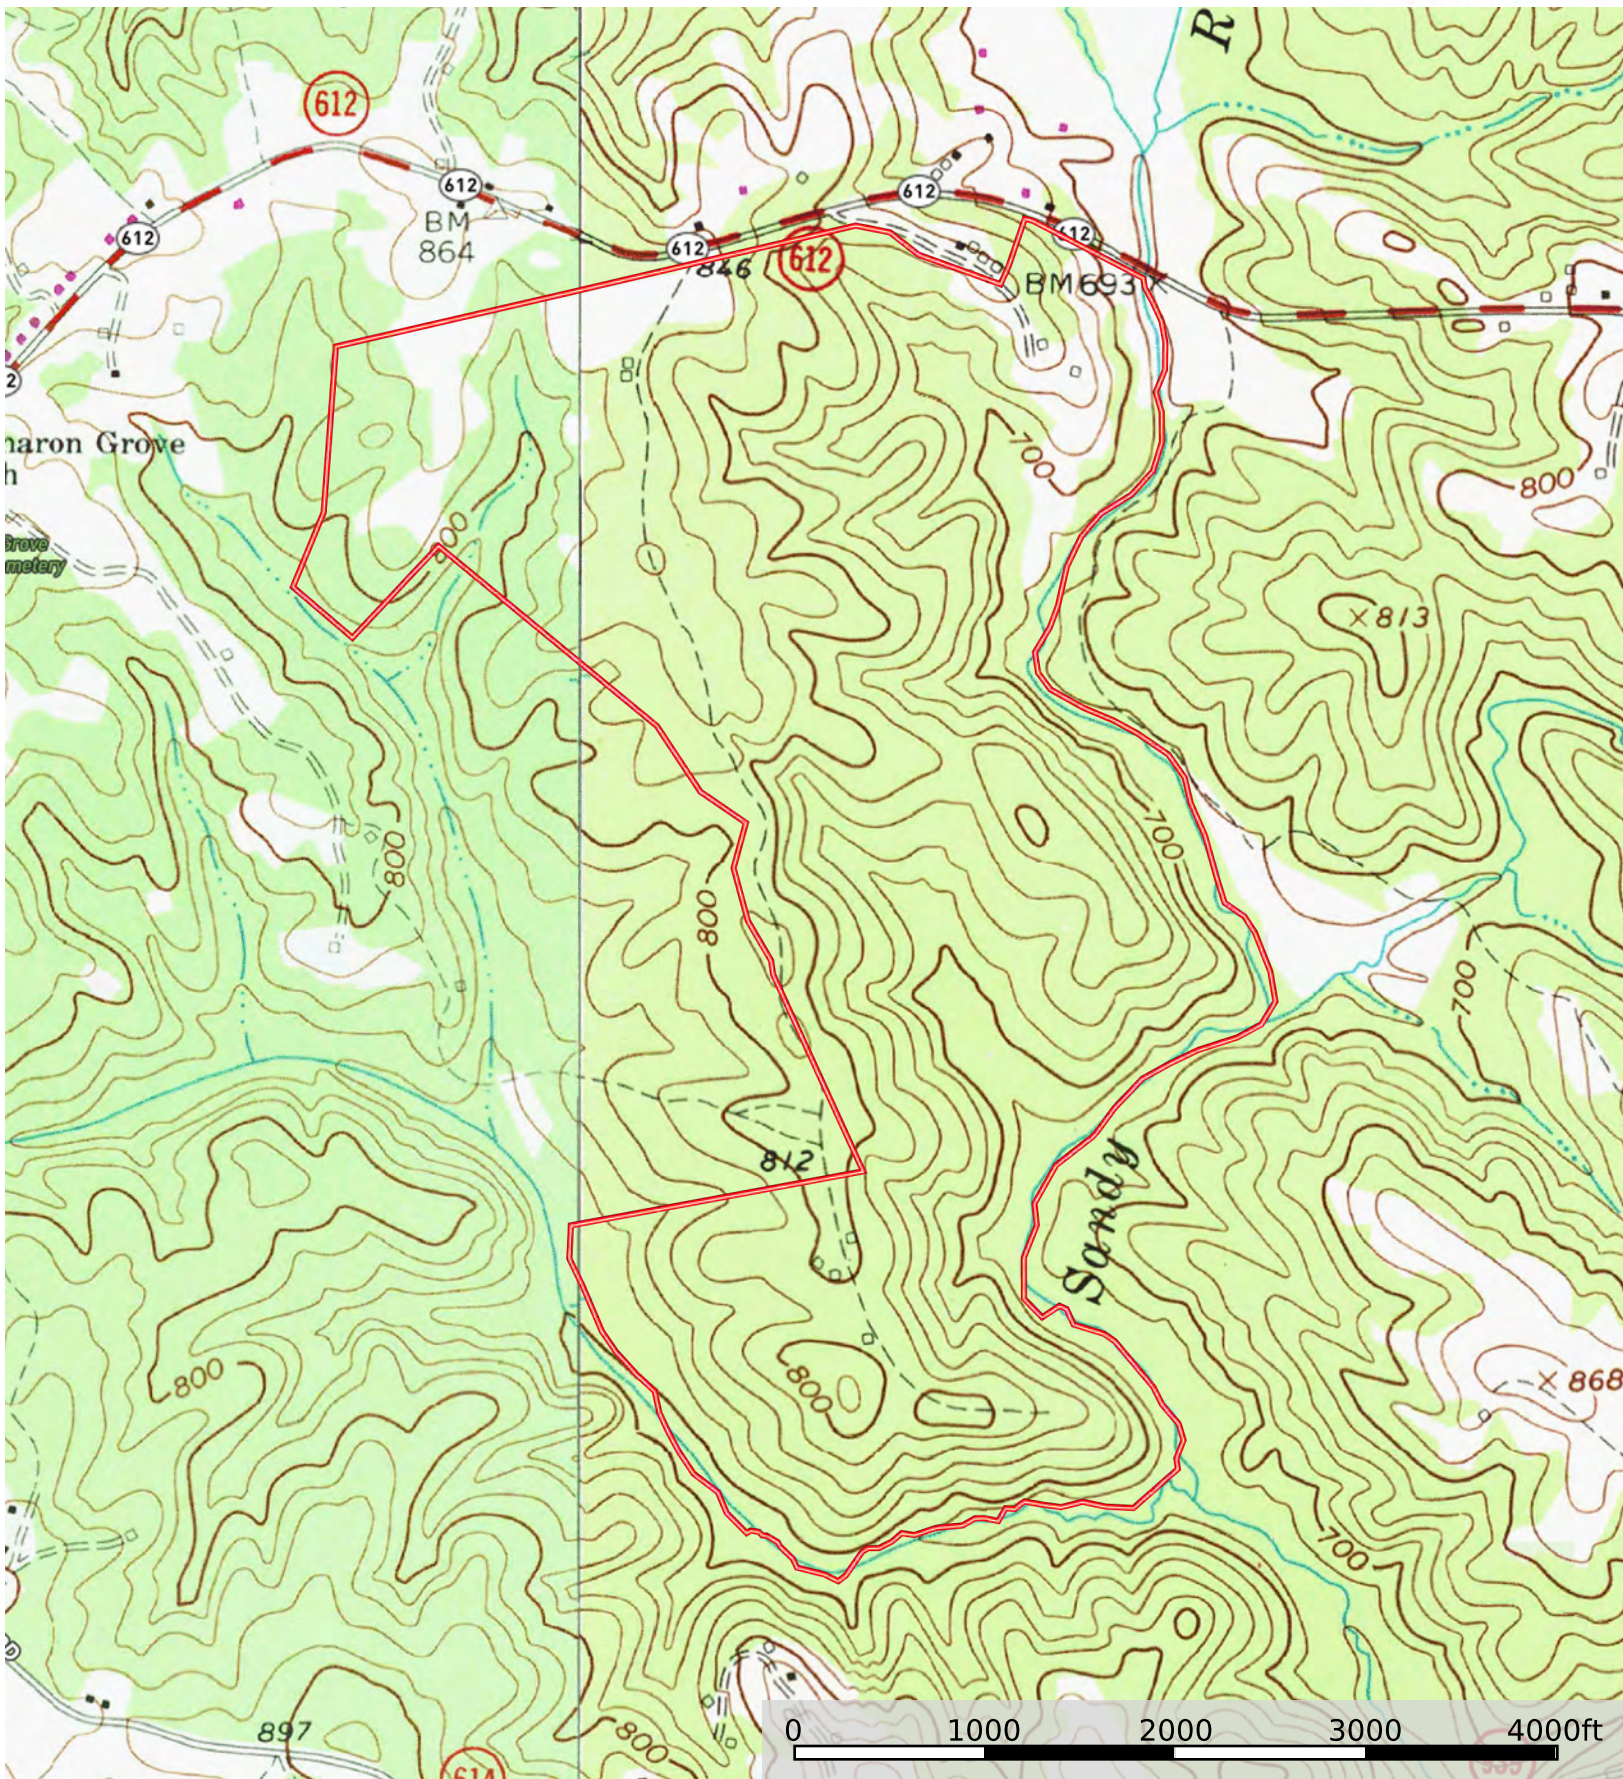

C118 VA Pittsylvania Carter-Wells, 426.79 acres
Pittsylvania County, Virginia, 426.79 AC +/-

Boundary