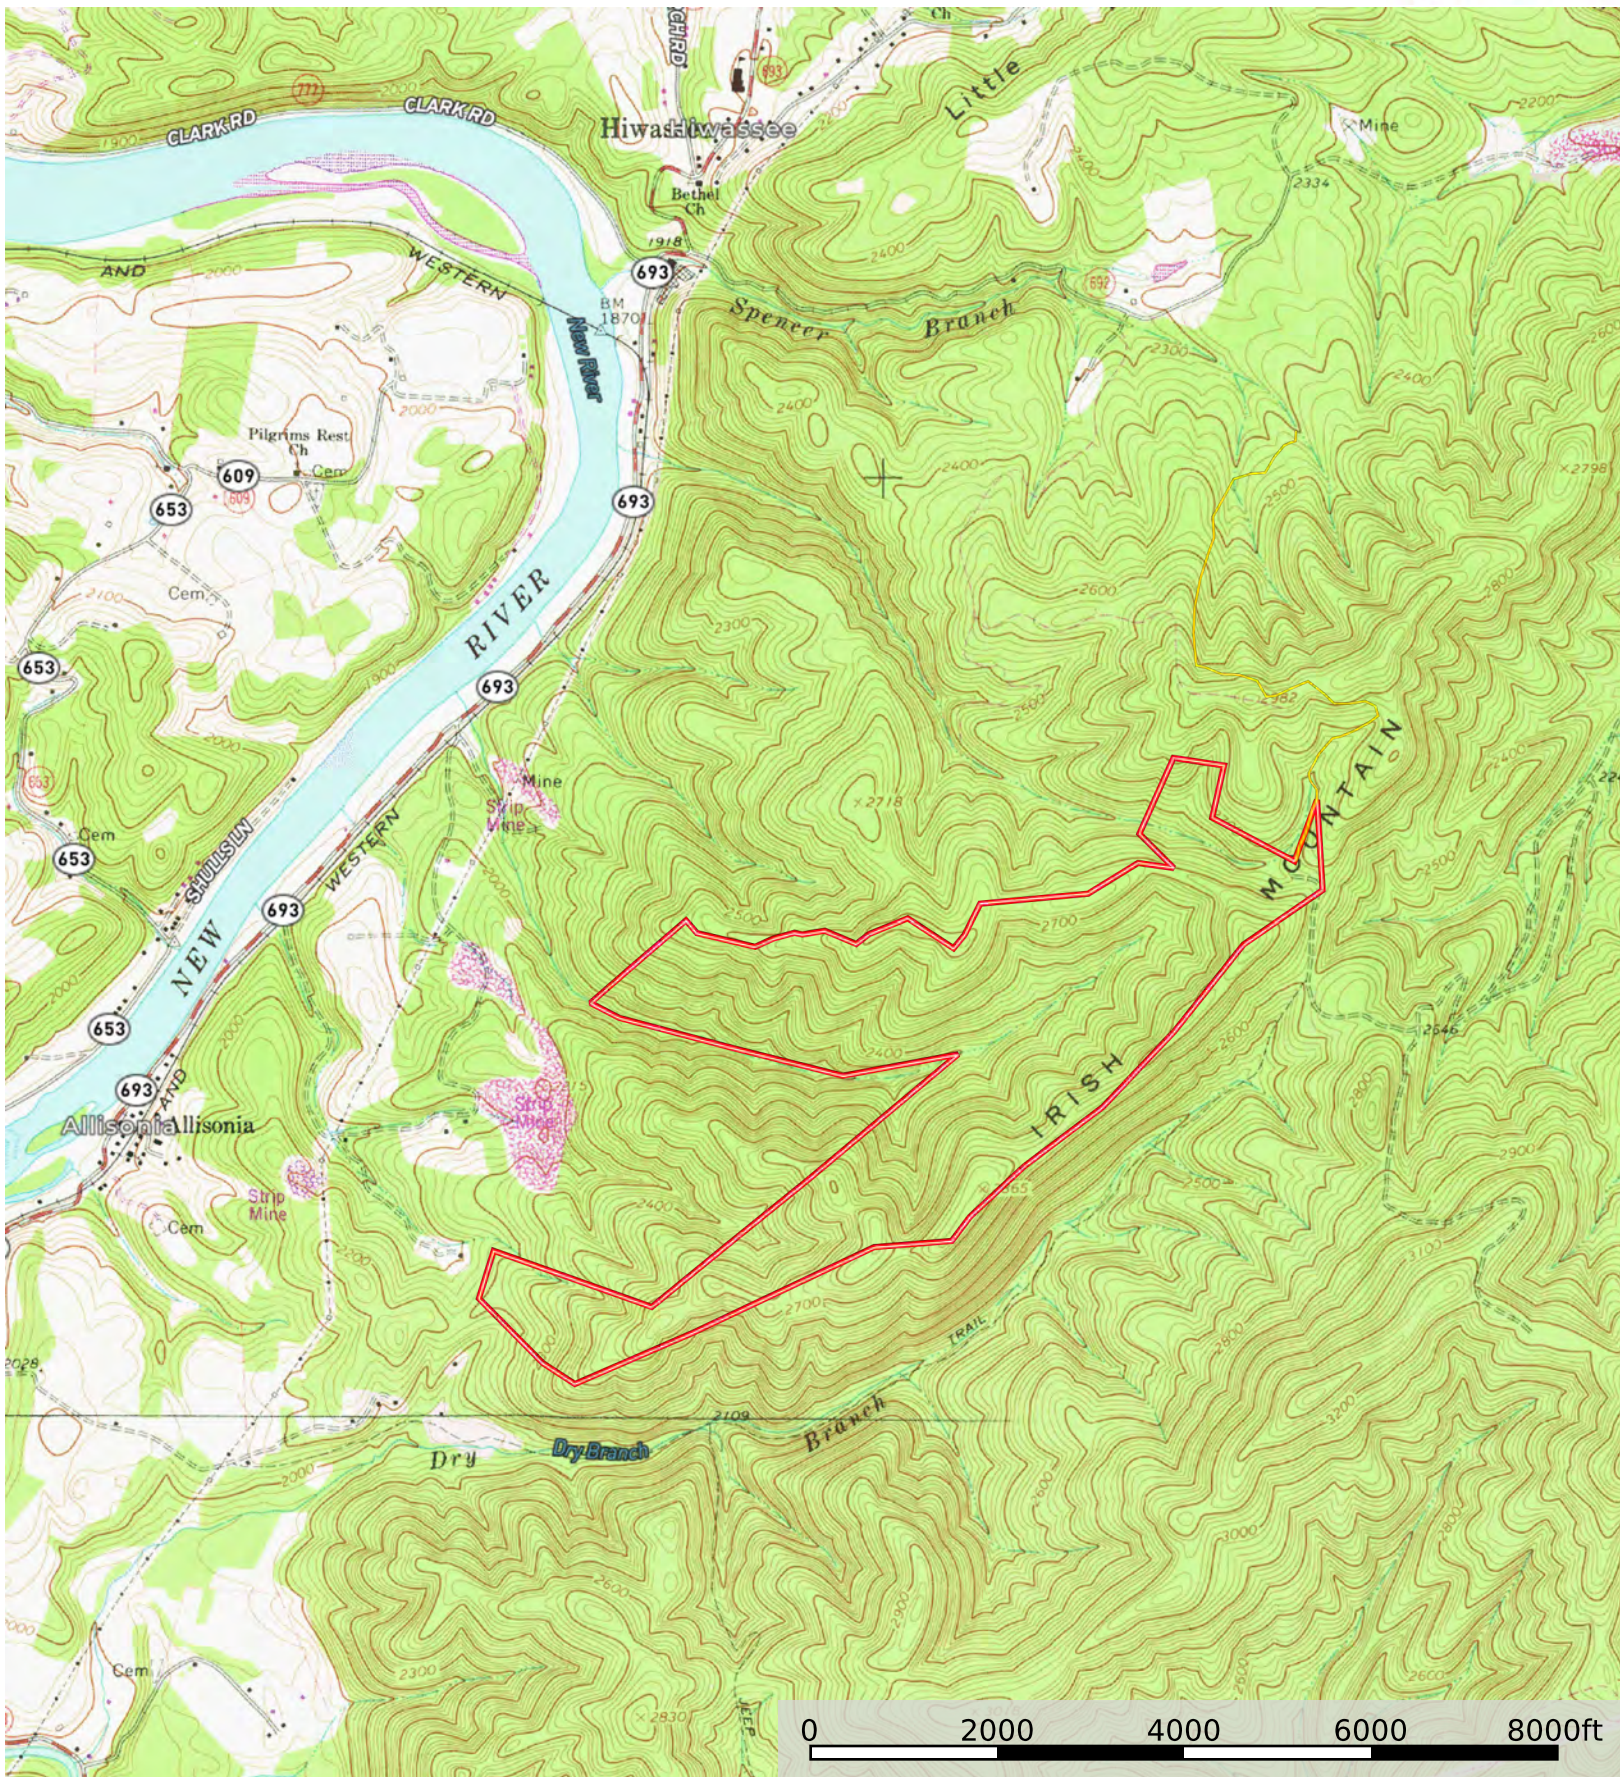

B913 VA Pulaski Demaria Tract Virginia, 420 AC +/-

Primary Road Boundary