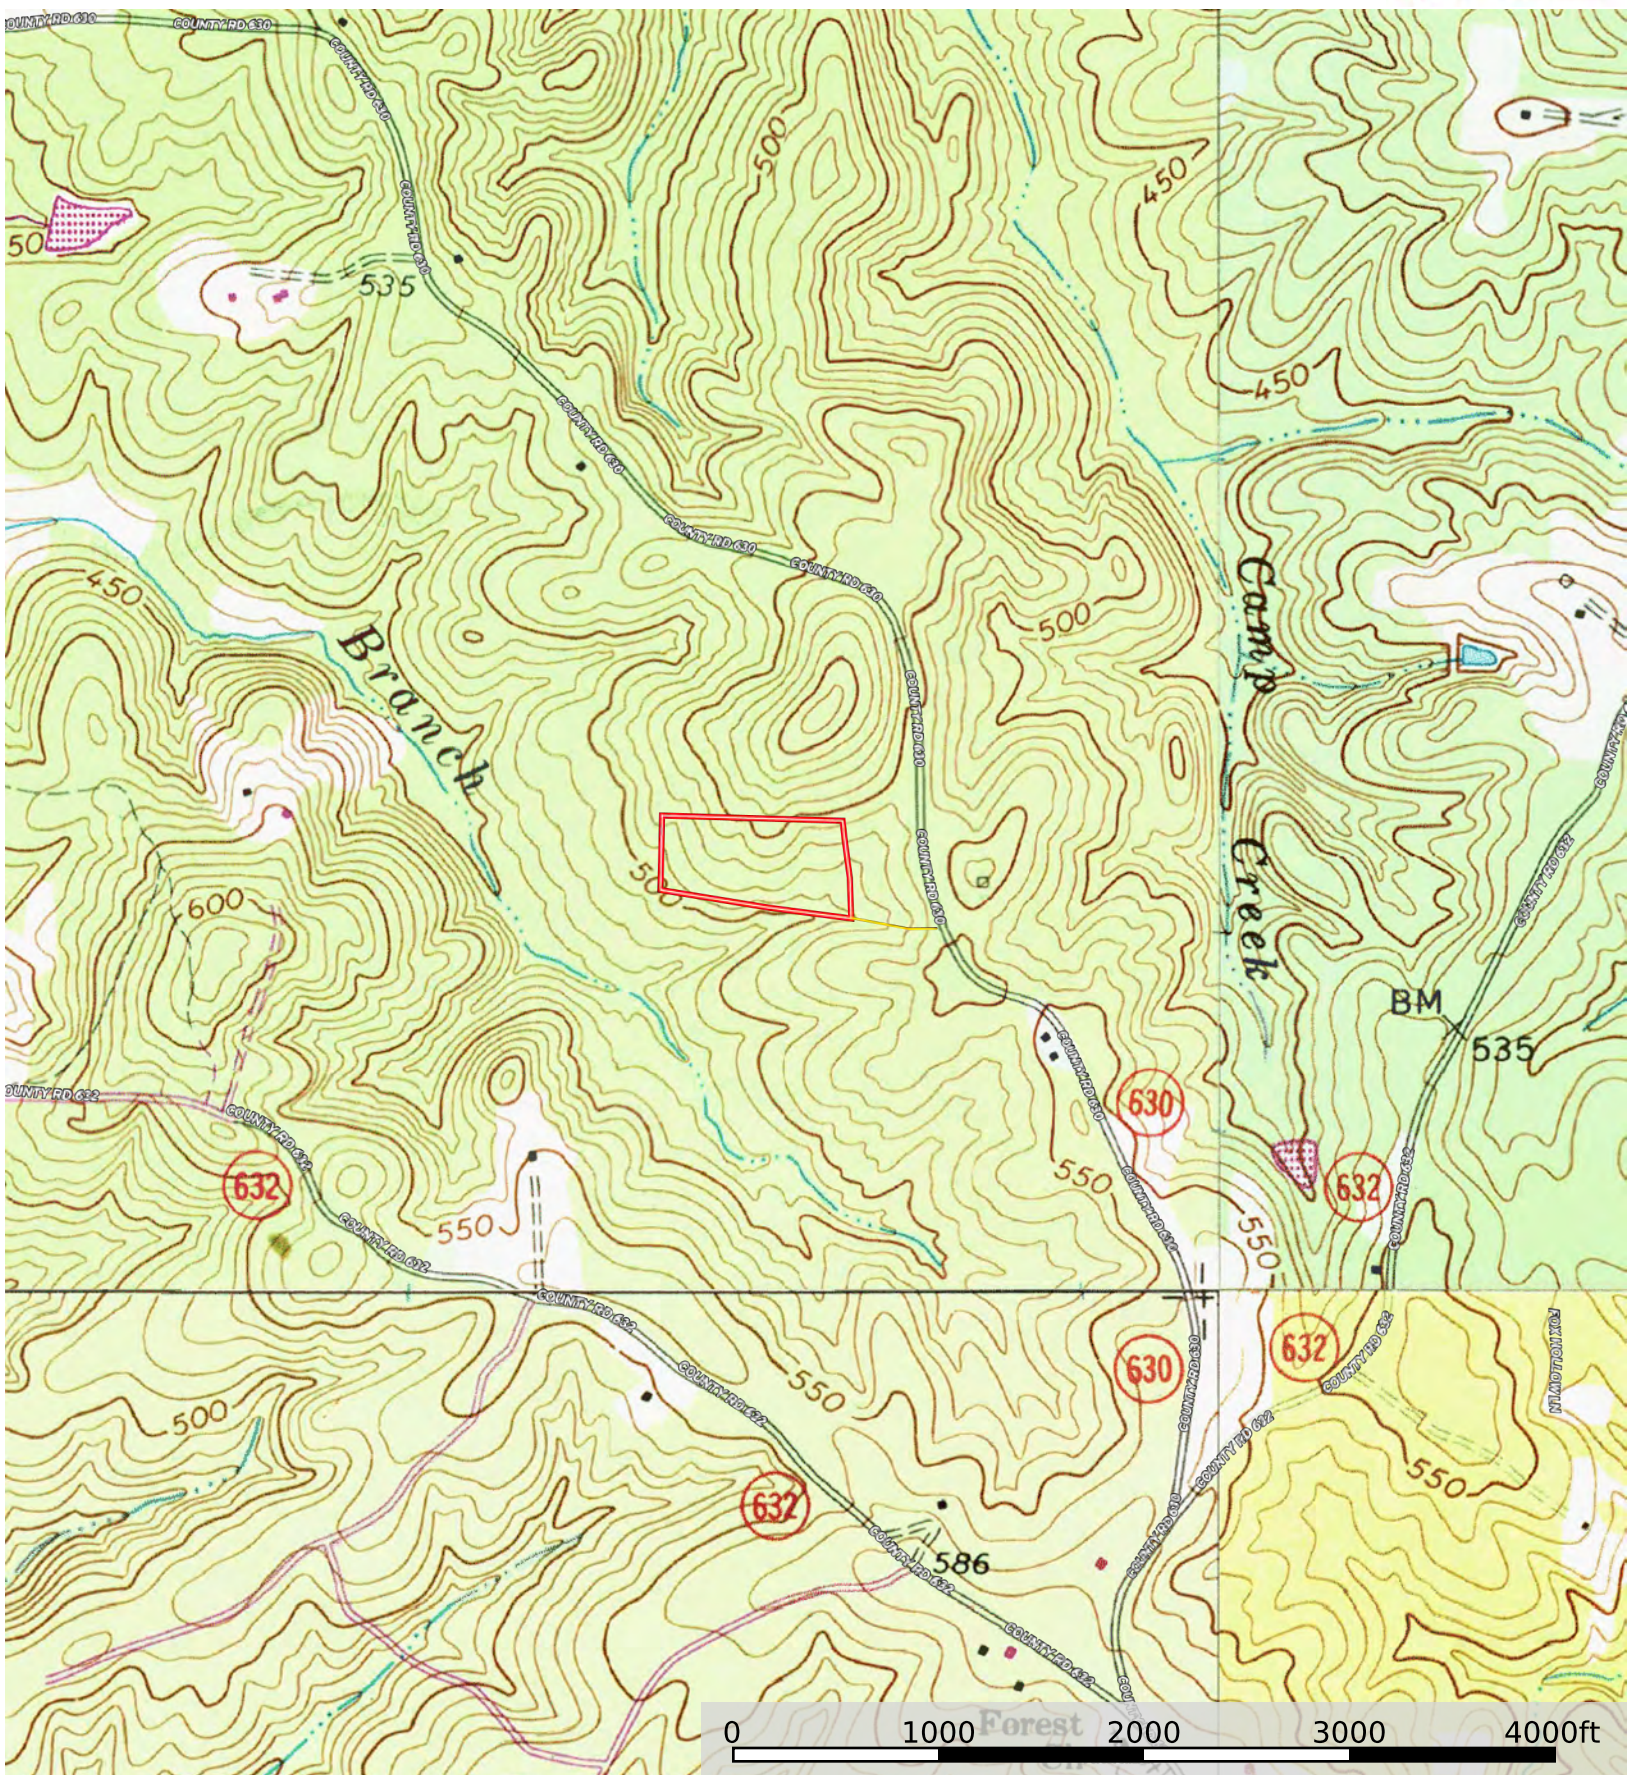

C30 VA Prince Edward Dukes PE 3 Tract Virginia, 8.5 AC +/-

Primary Road Boundary