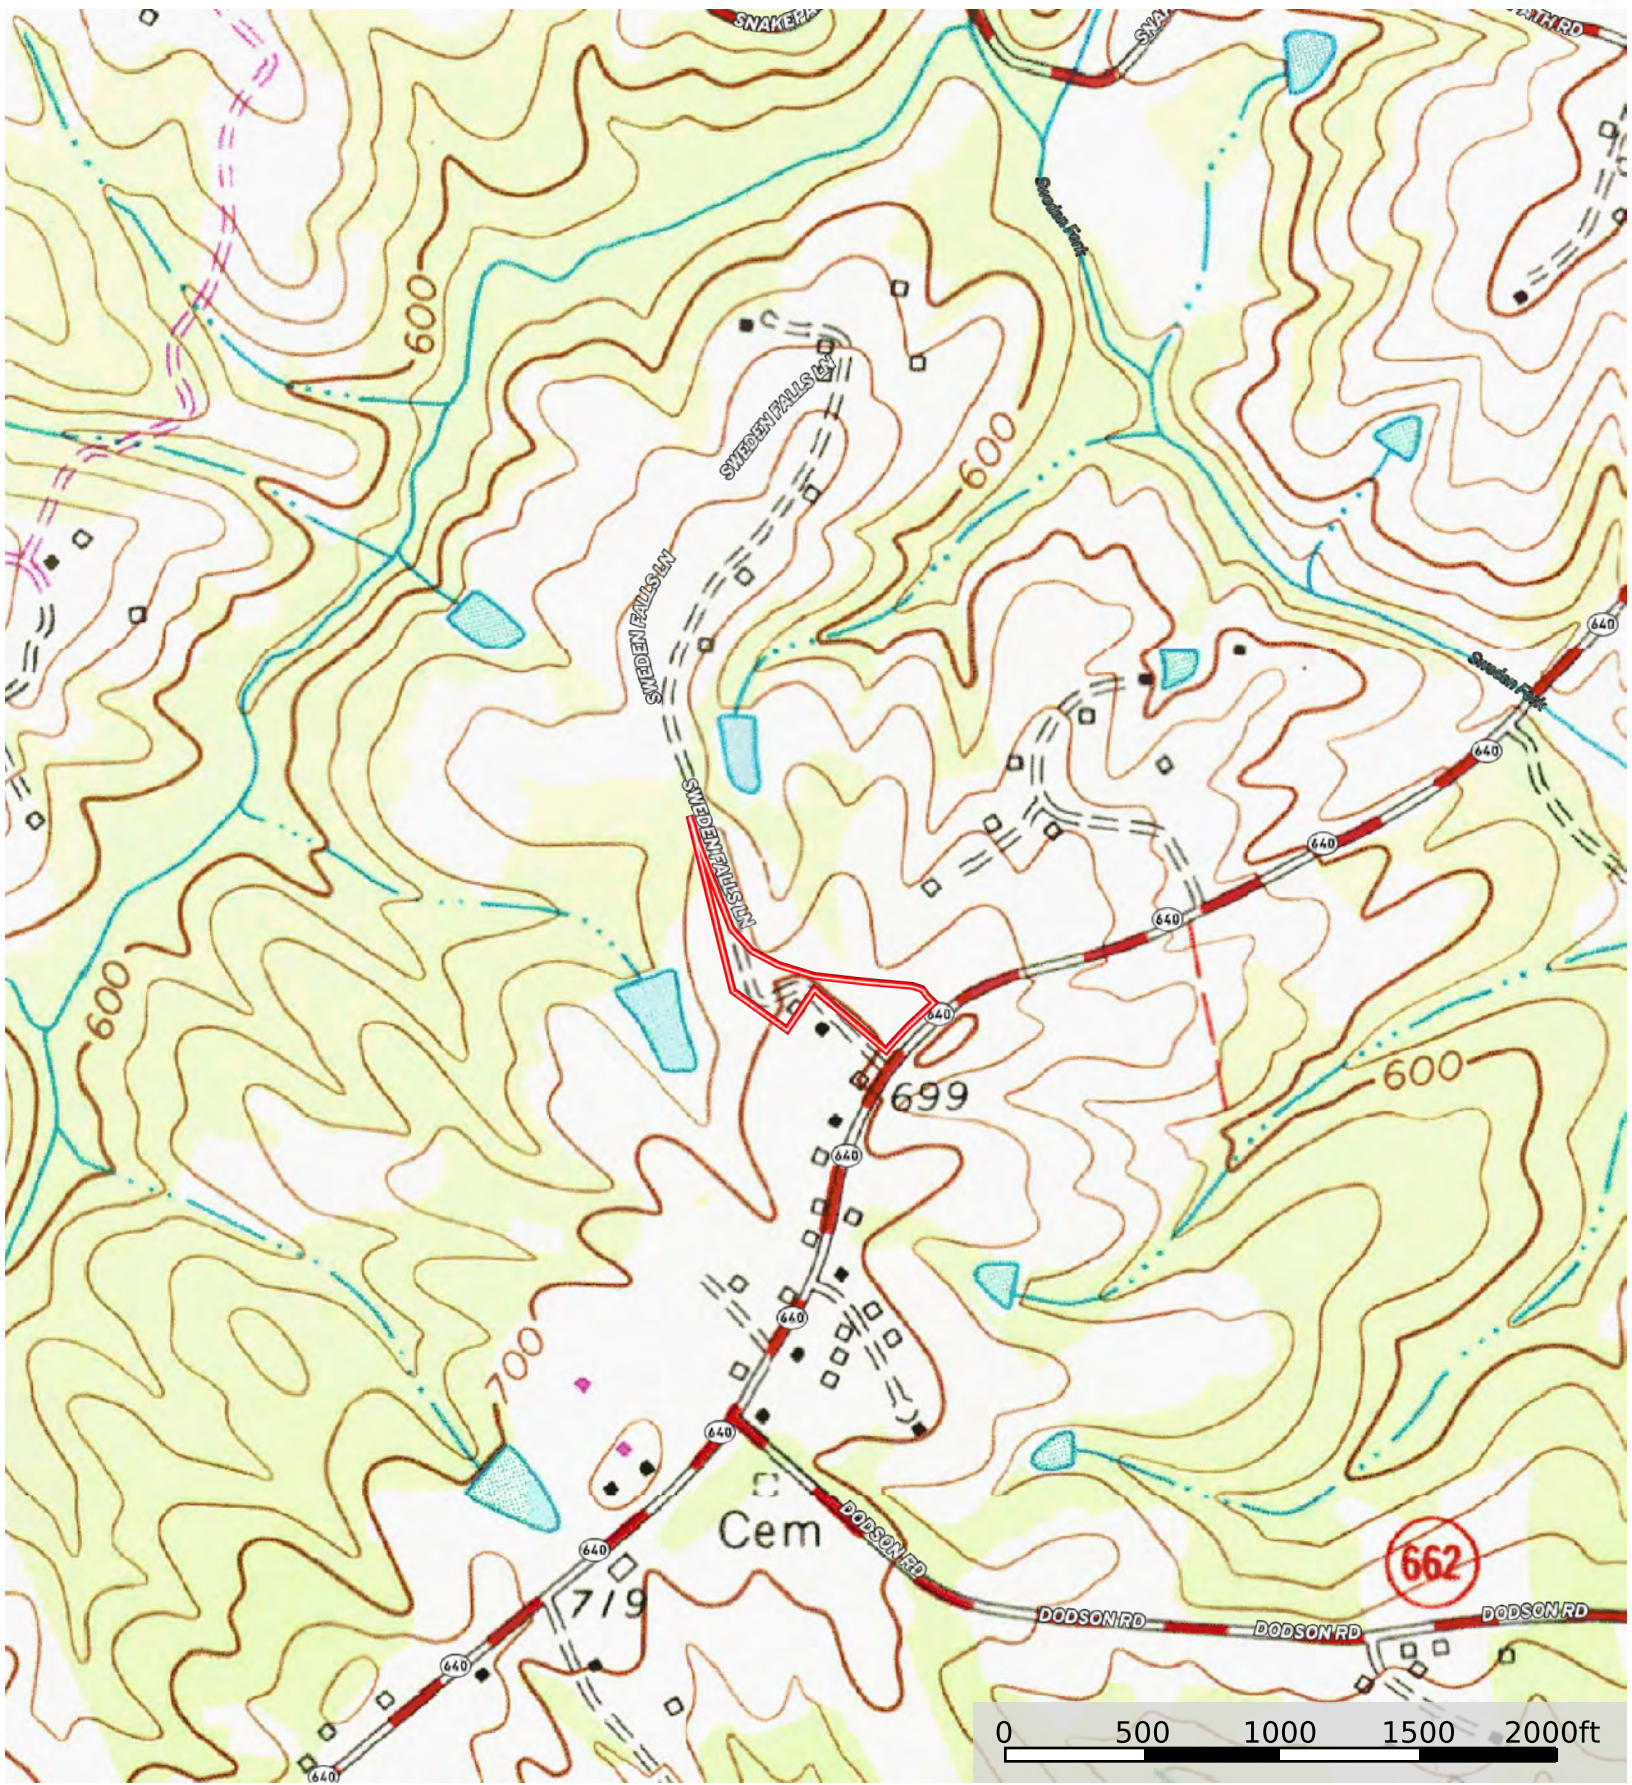

C64 VA Pittsylvania Evans Tract

Virginia, 3.65 AC +/-

Boundary